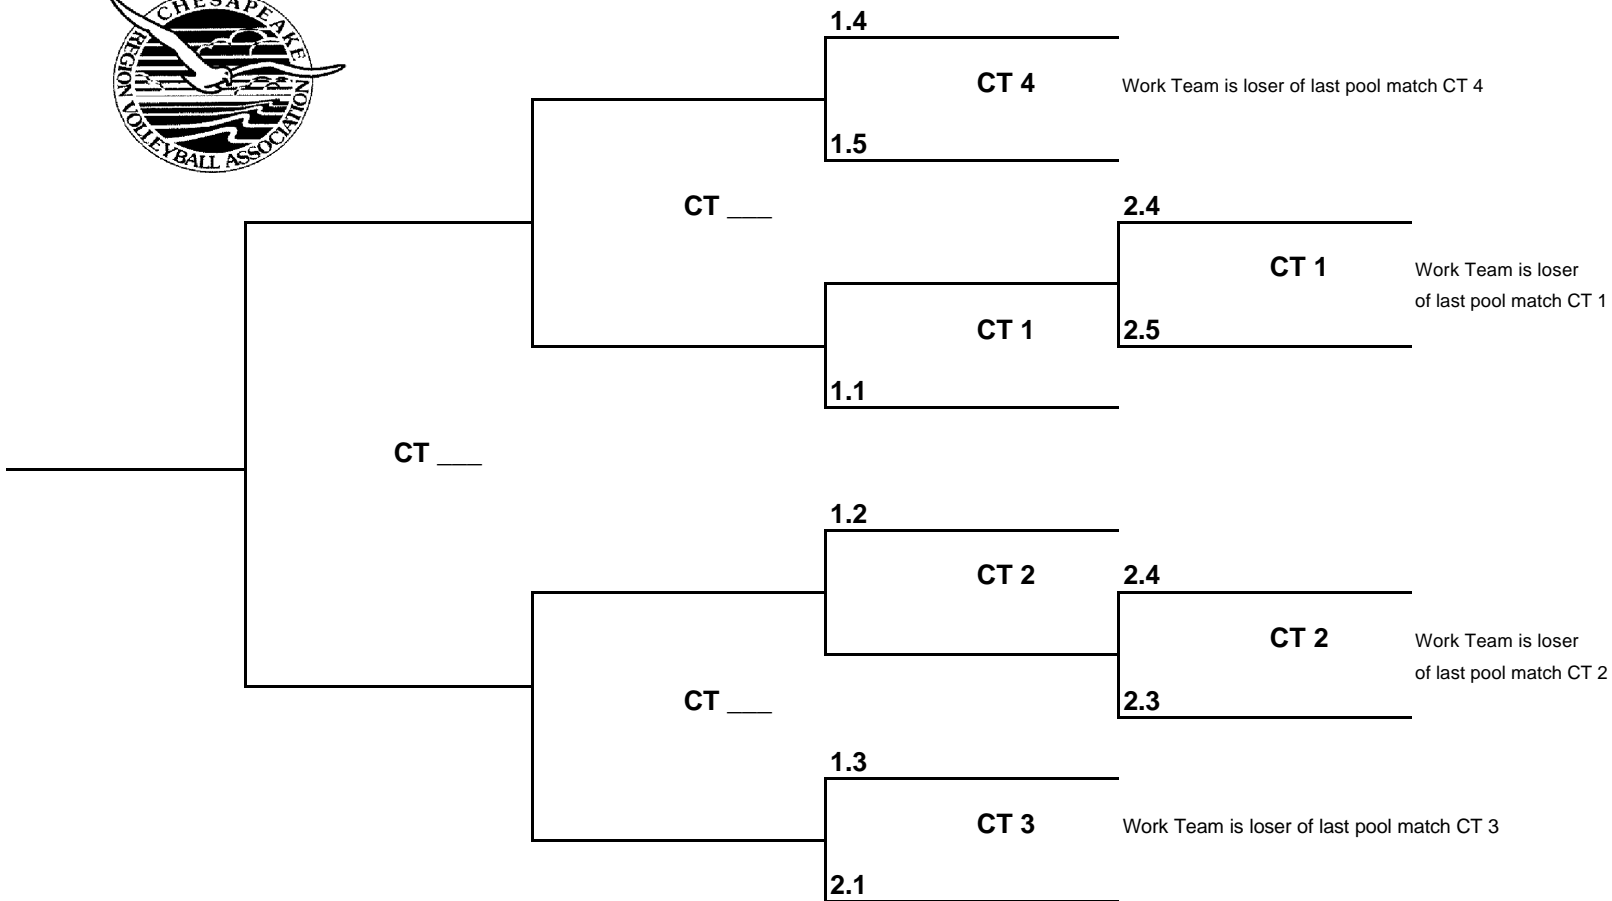

BRACKET 10

**WORK TEAMS: Loser of previous match(es) with least travel (based on team rep address), unless otherwise indicated.**