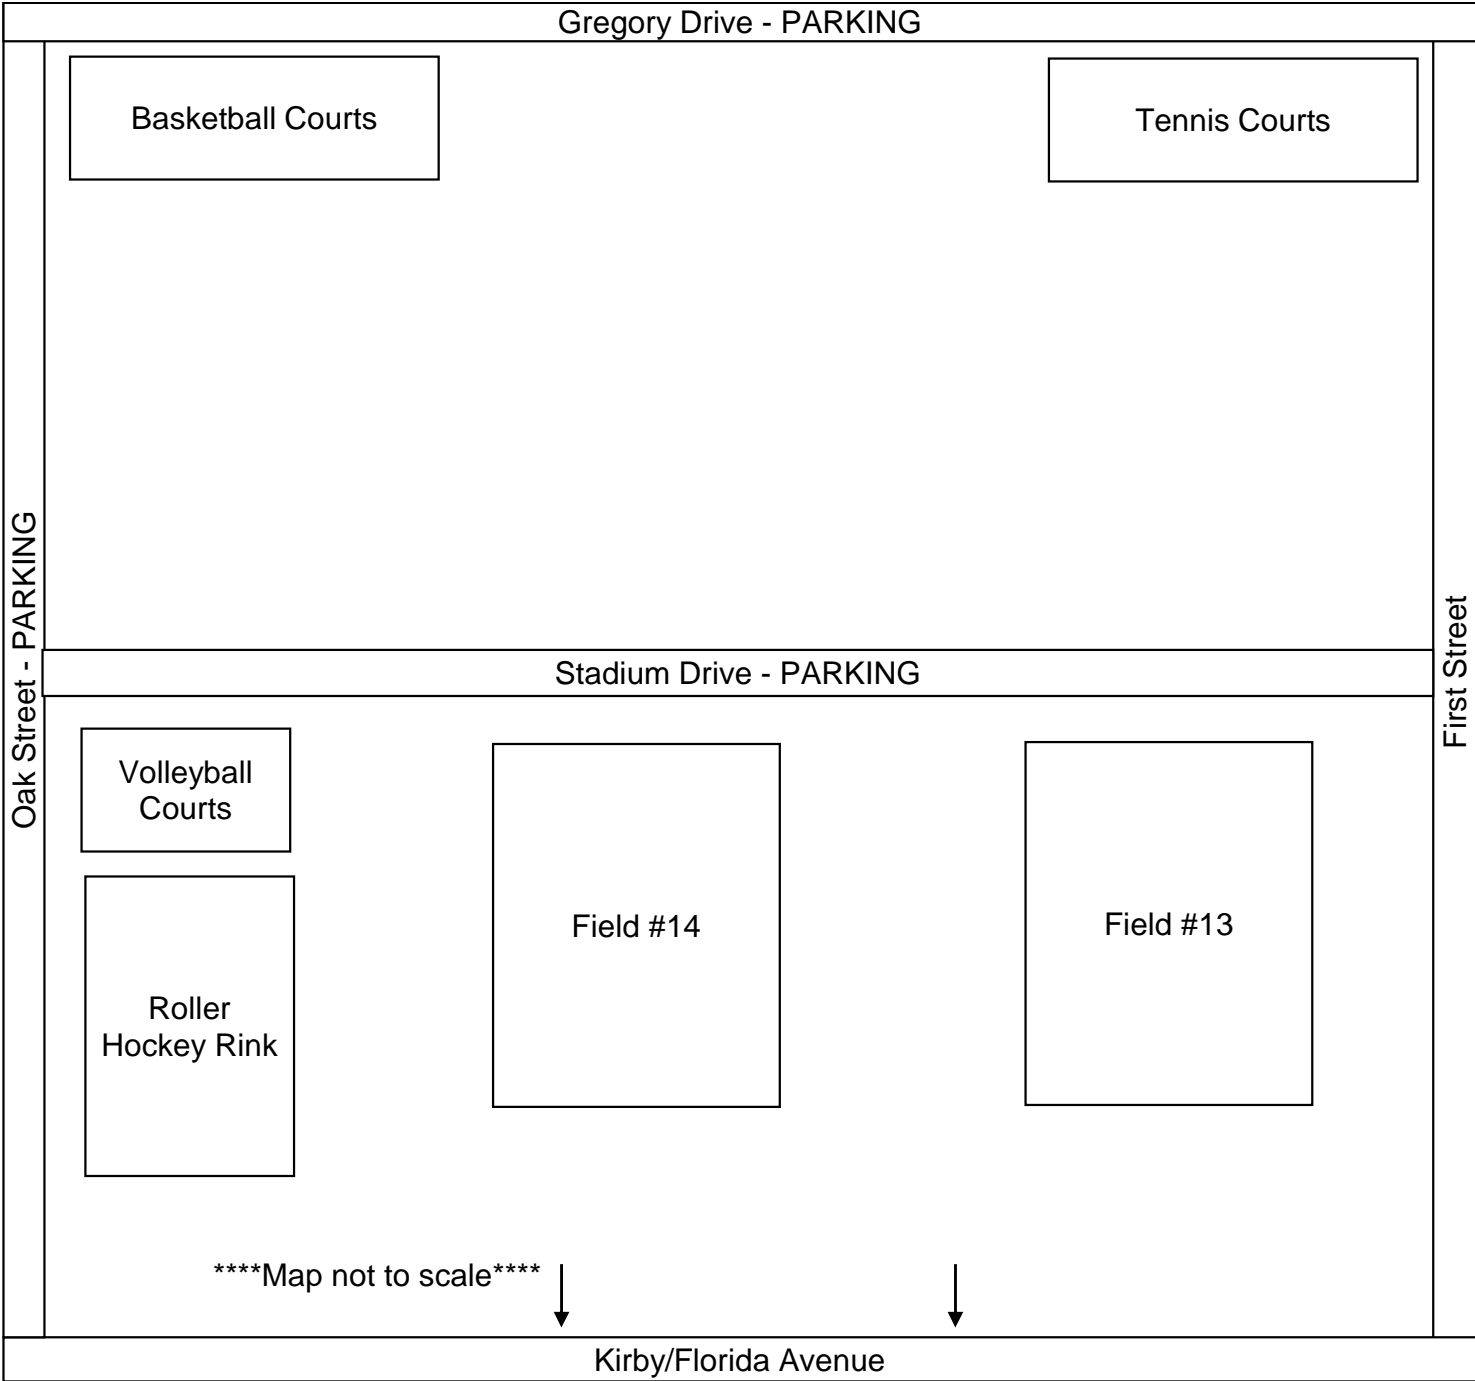

# 2011 LISC SPRING INVITE MULTIPLEX FIELD LAYOUT

Peabody Drive

U of I Parking Lot #E24  
Good for tournament use.