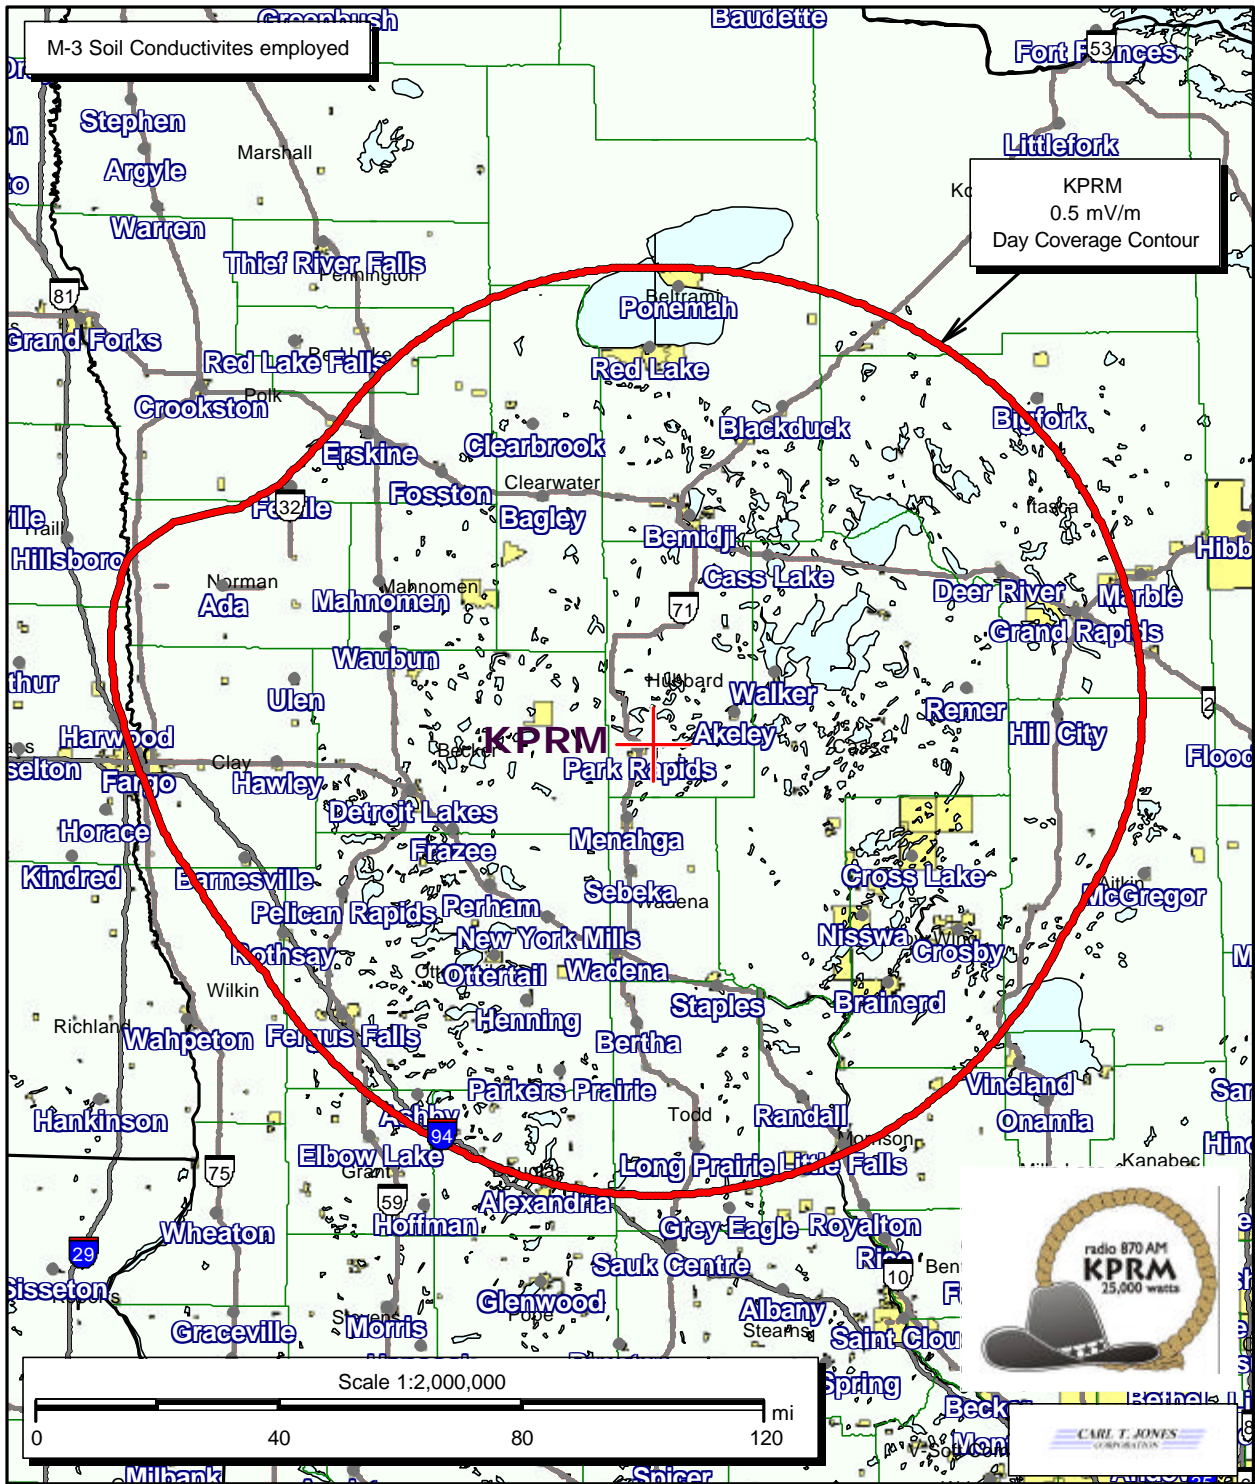

Coverage Census 2000: 458,193 persons

DAYTIME COVERAGE CONTOUR
KPRM(AM) - PARK RAPIDS, MN
870 KHZ - 25.0 KW DAY/1.0 KW NIGHT - DA-N