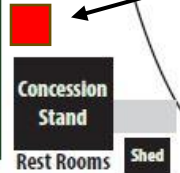

Fond du Lac Soccer Complex
402 Campus Drive,
Fond du Lac

To Fond du Lac High School

UW-Fond du Lac North Parking Lot

PL 6

Scott Street
 Parking: South Side of Street Only

U13-U19 Fields

U10 Fields

- Tournament Headquarters**
- Team & Referee Check-In
 - First Aide/Trainer
 - Tournament Apparel Stand