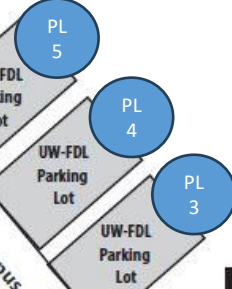

Directions:

From North:
 Follow I-41 South into Fond du Lac, exit Hwy 23 (Johnson Street). Turn left on Johnson, follow approx. 3.5 miles. Turn left on National Ave. Soccer complex will be on your right.

From South:
 Follow I-41 North to Fond du Lac, exit Hwy 151 North. Exit on Hwy 23 (Johnson St), and turn left on Johnson. Follow to Campus Dr. Soccer complex will be on your left.

Parking: East Side of Street Only

U13-U19 Fields

U11-U12 Fields

Campus Drive

UW-FDL Housing

To Hwy 23 / Johnson St