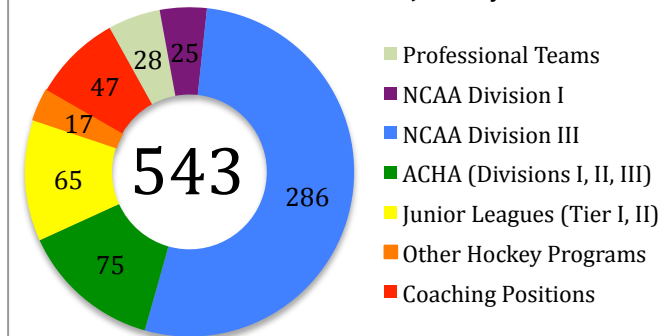

Our Alumni: Where MnjHL Players advance*

*The MnjHL has only recently begun compiling alumni data (since approx 1996 season). The list is constantly growing.