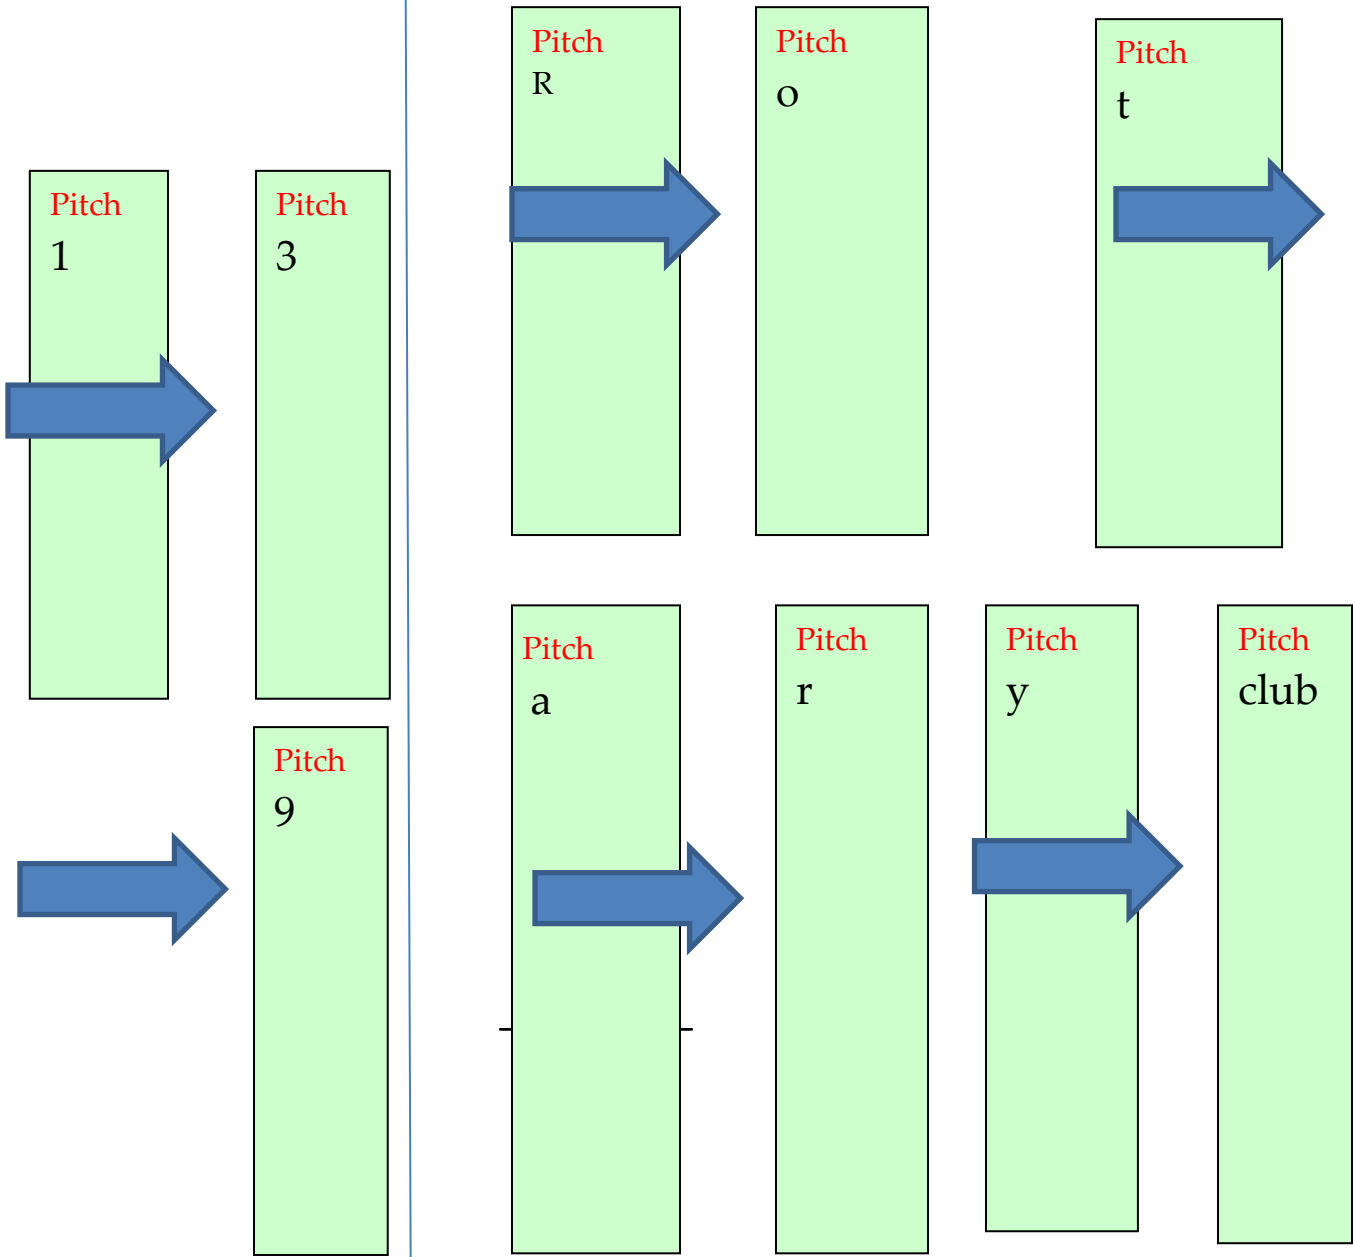

ROTARY 3 vs. 3 TOURNAMENT

Fence

Coach      Pitch Layout at DLK08 Facing North

Teams / Coach and Officials only by Arrows