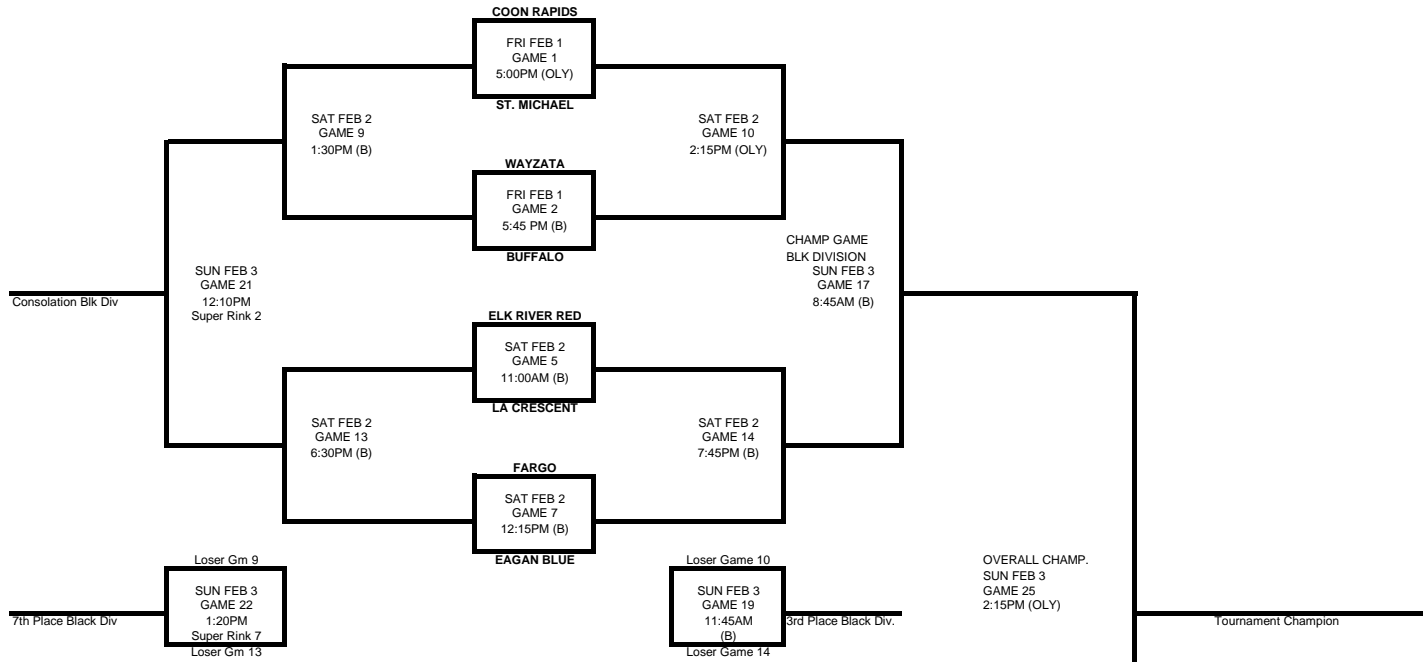

# UPPER MIDWEST CHAMPIONSHIP PEEWEE B2

January 31 - February 3, 2013

## Black Division

## White Division