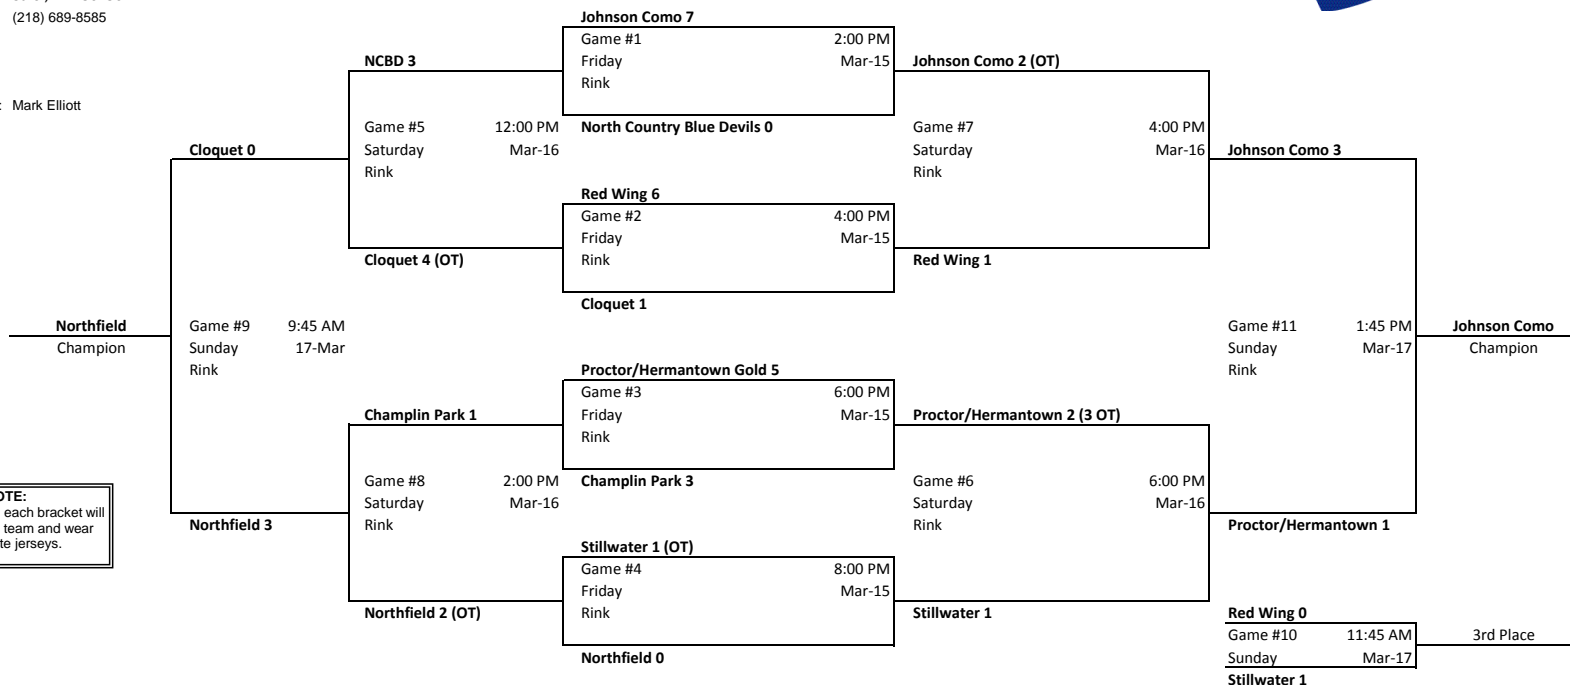

2013 Minnesota Hockey Girls 12UB State Tournament
March 15 - 17, 2013
District 16 Roseau

Tournament Director: Bill Hagen
 51047 County Road 12
 Salol, MN 56756
 (218) 689-8585

District 16 Director: Mark Elliott

NOTE:
 The top team in each bracket will be the HOME team and wear their white jerseys.

SPECIAL THANKS TO THE MINNESOTA HOCKEY PARTNERS: