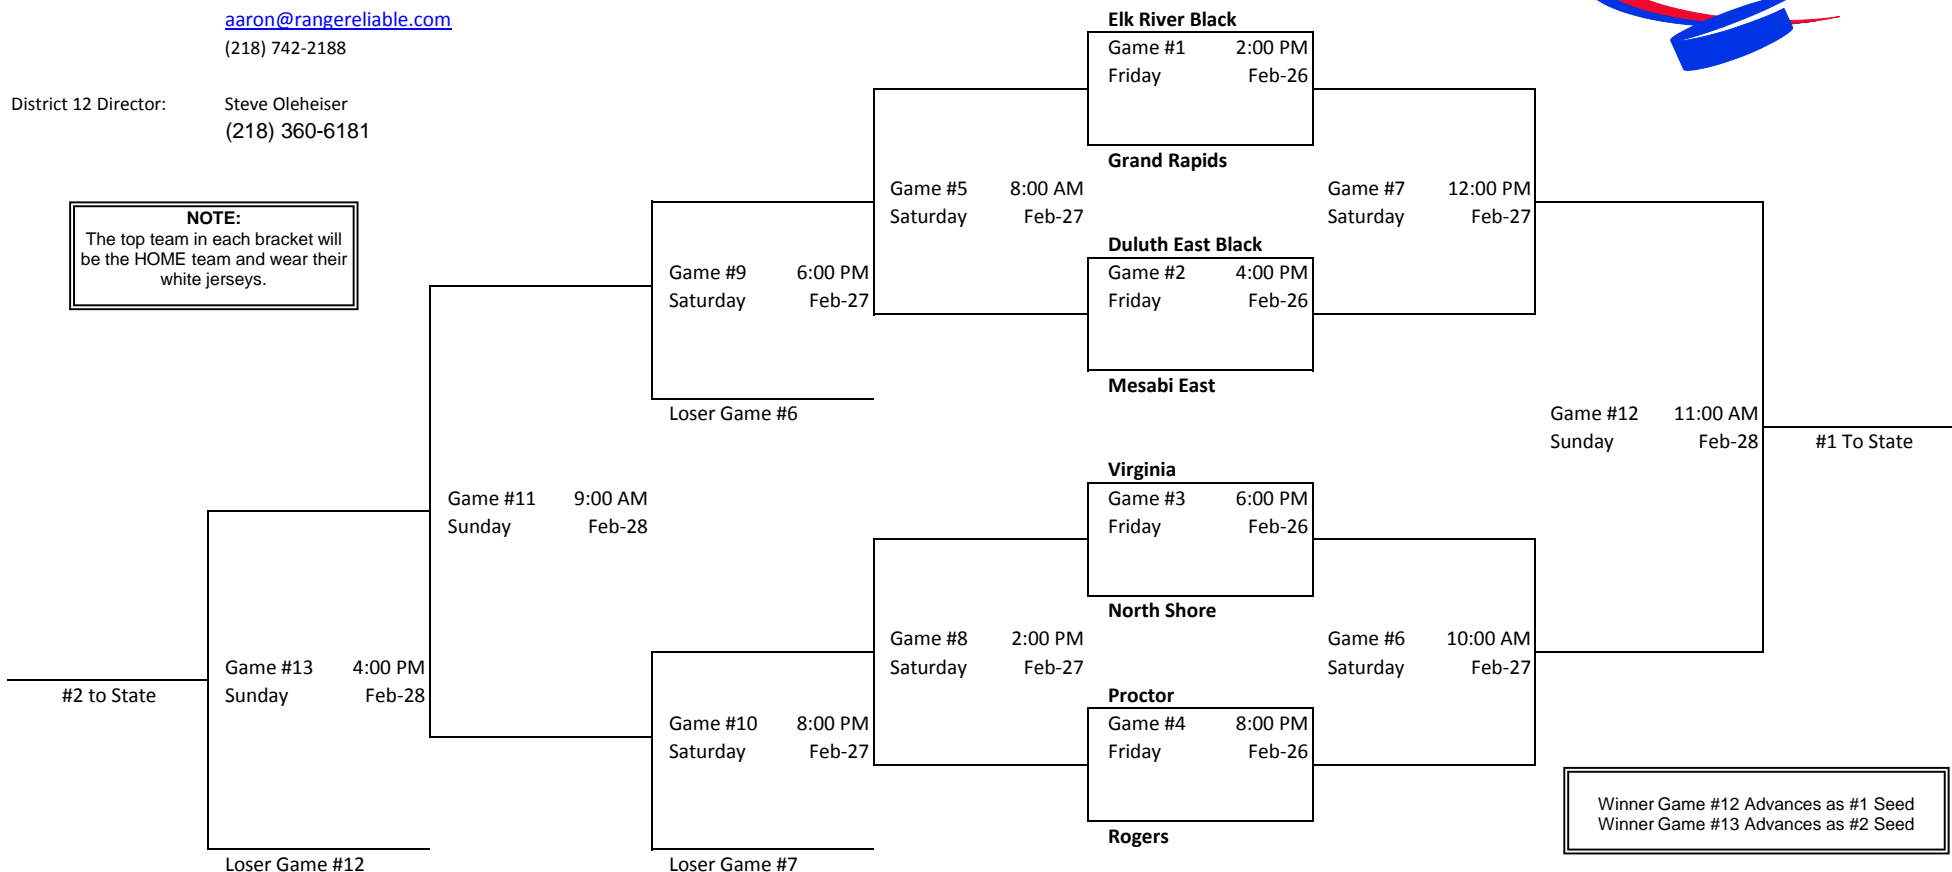

District 12 Director: Steve Oleheiser
 (218) 360-6181

NOTE:
 The top team in each bracket will be the HOME team and wear their white jerseys.

Winner Game #12 Advances as #1 Seed
 Winner Game #13 Advances as #2 Seed