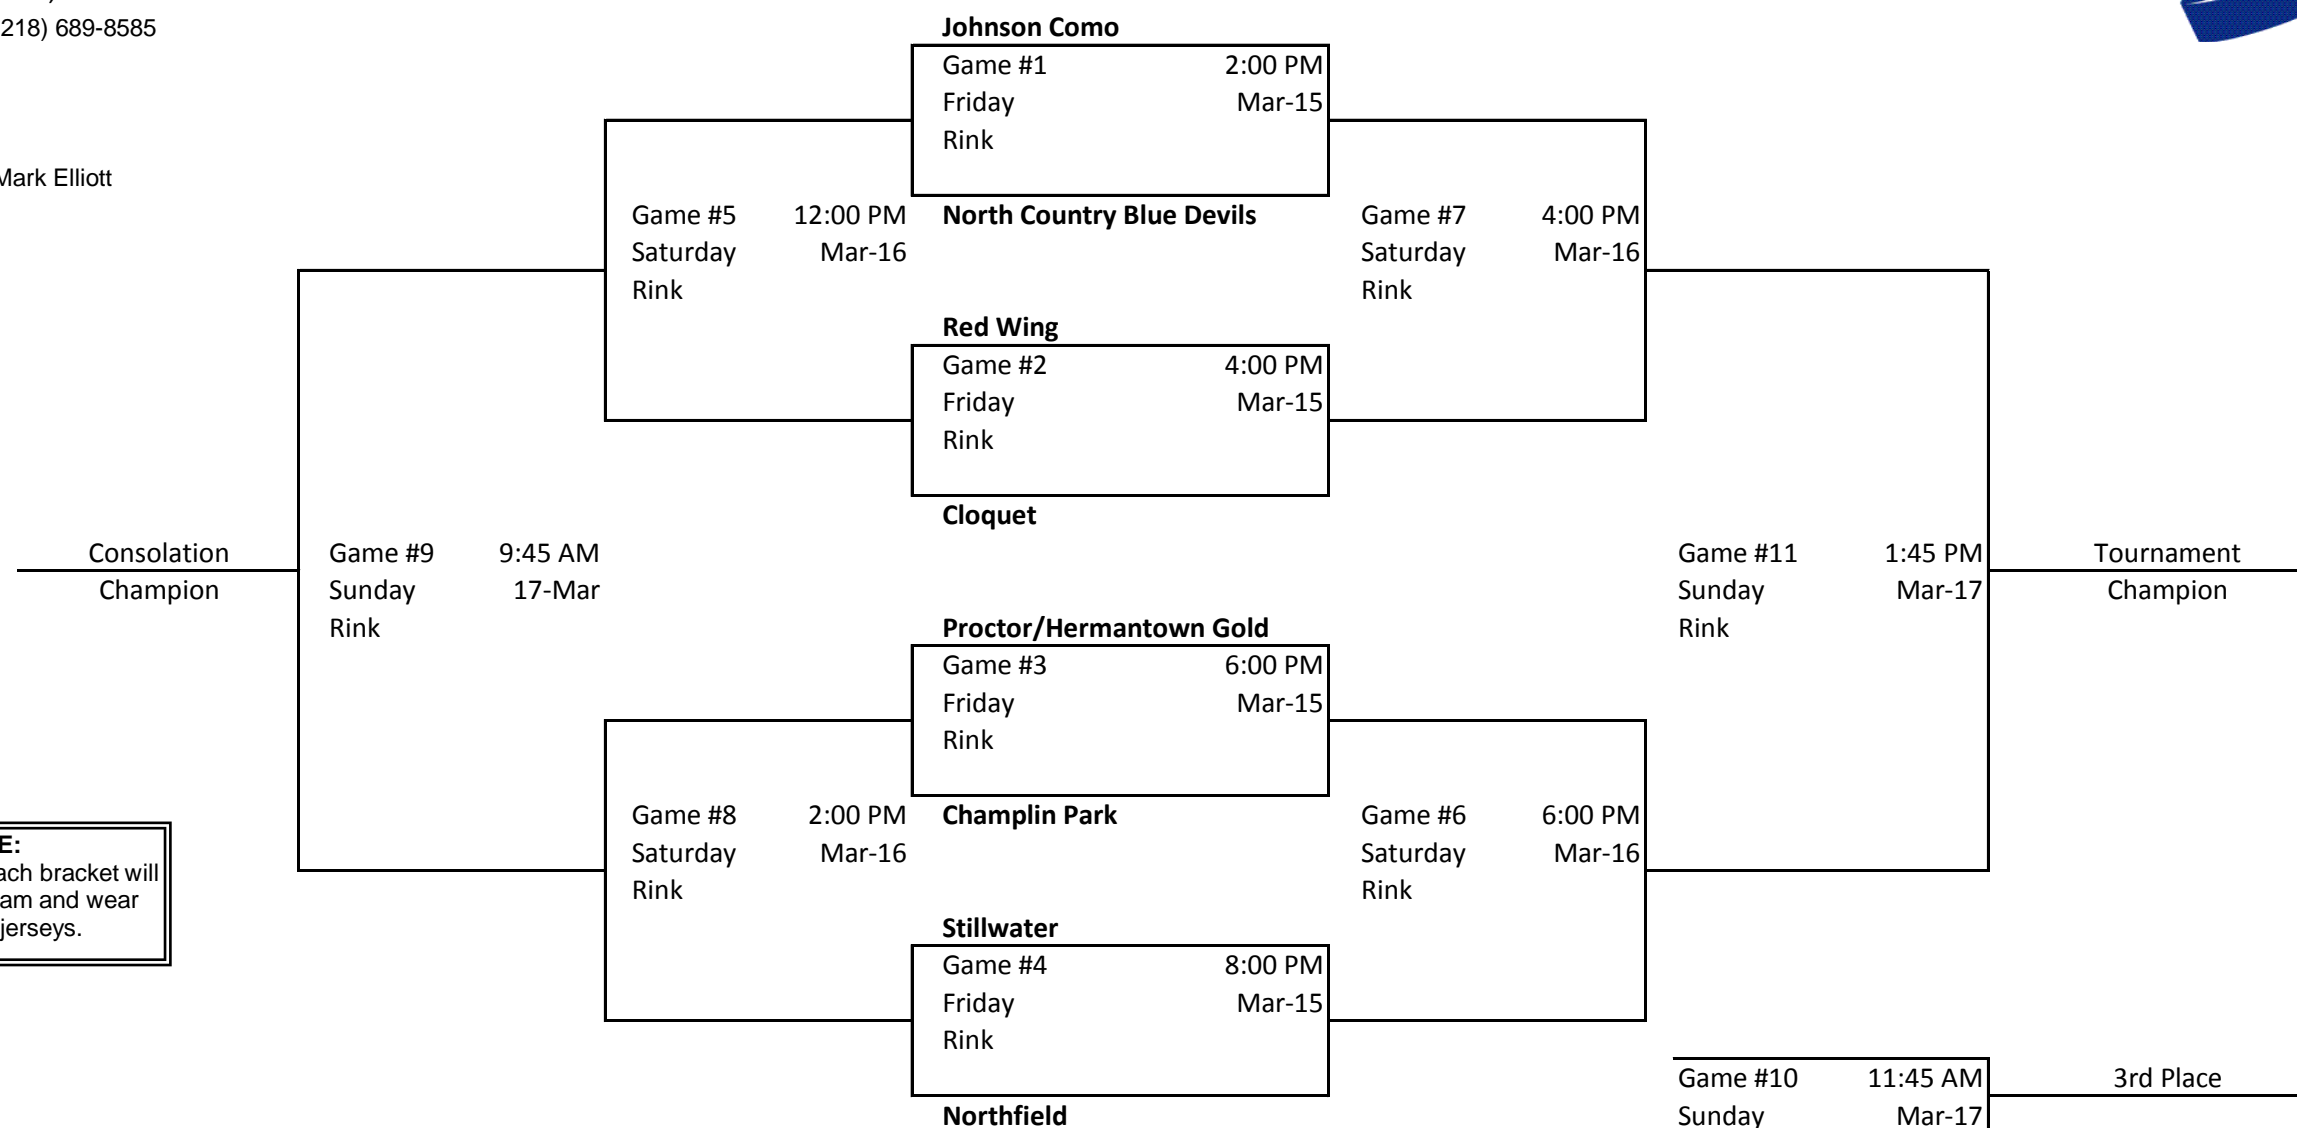

2013 Minnesota Hockey Girls 12UB State Tournament
March 15 - 17, 2013
District 16 Roseau

Tournament Director: Bill Hagen
 51047 County Road 12
 Salol, MN 56756
 (218) 689-8585

District 16 Director: Mark Elliott

NOTE:
 The top team in each bracket will be the HOME team and wear their white jerseys.

SPECIAL THANKS TO THE MINNESOTA HOCKEY PARTNERS: