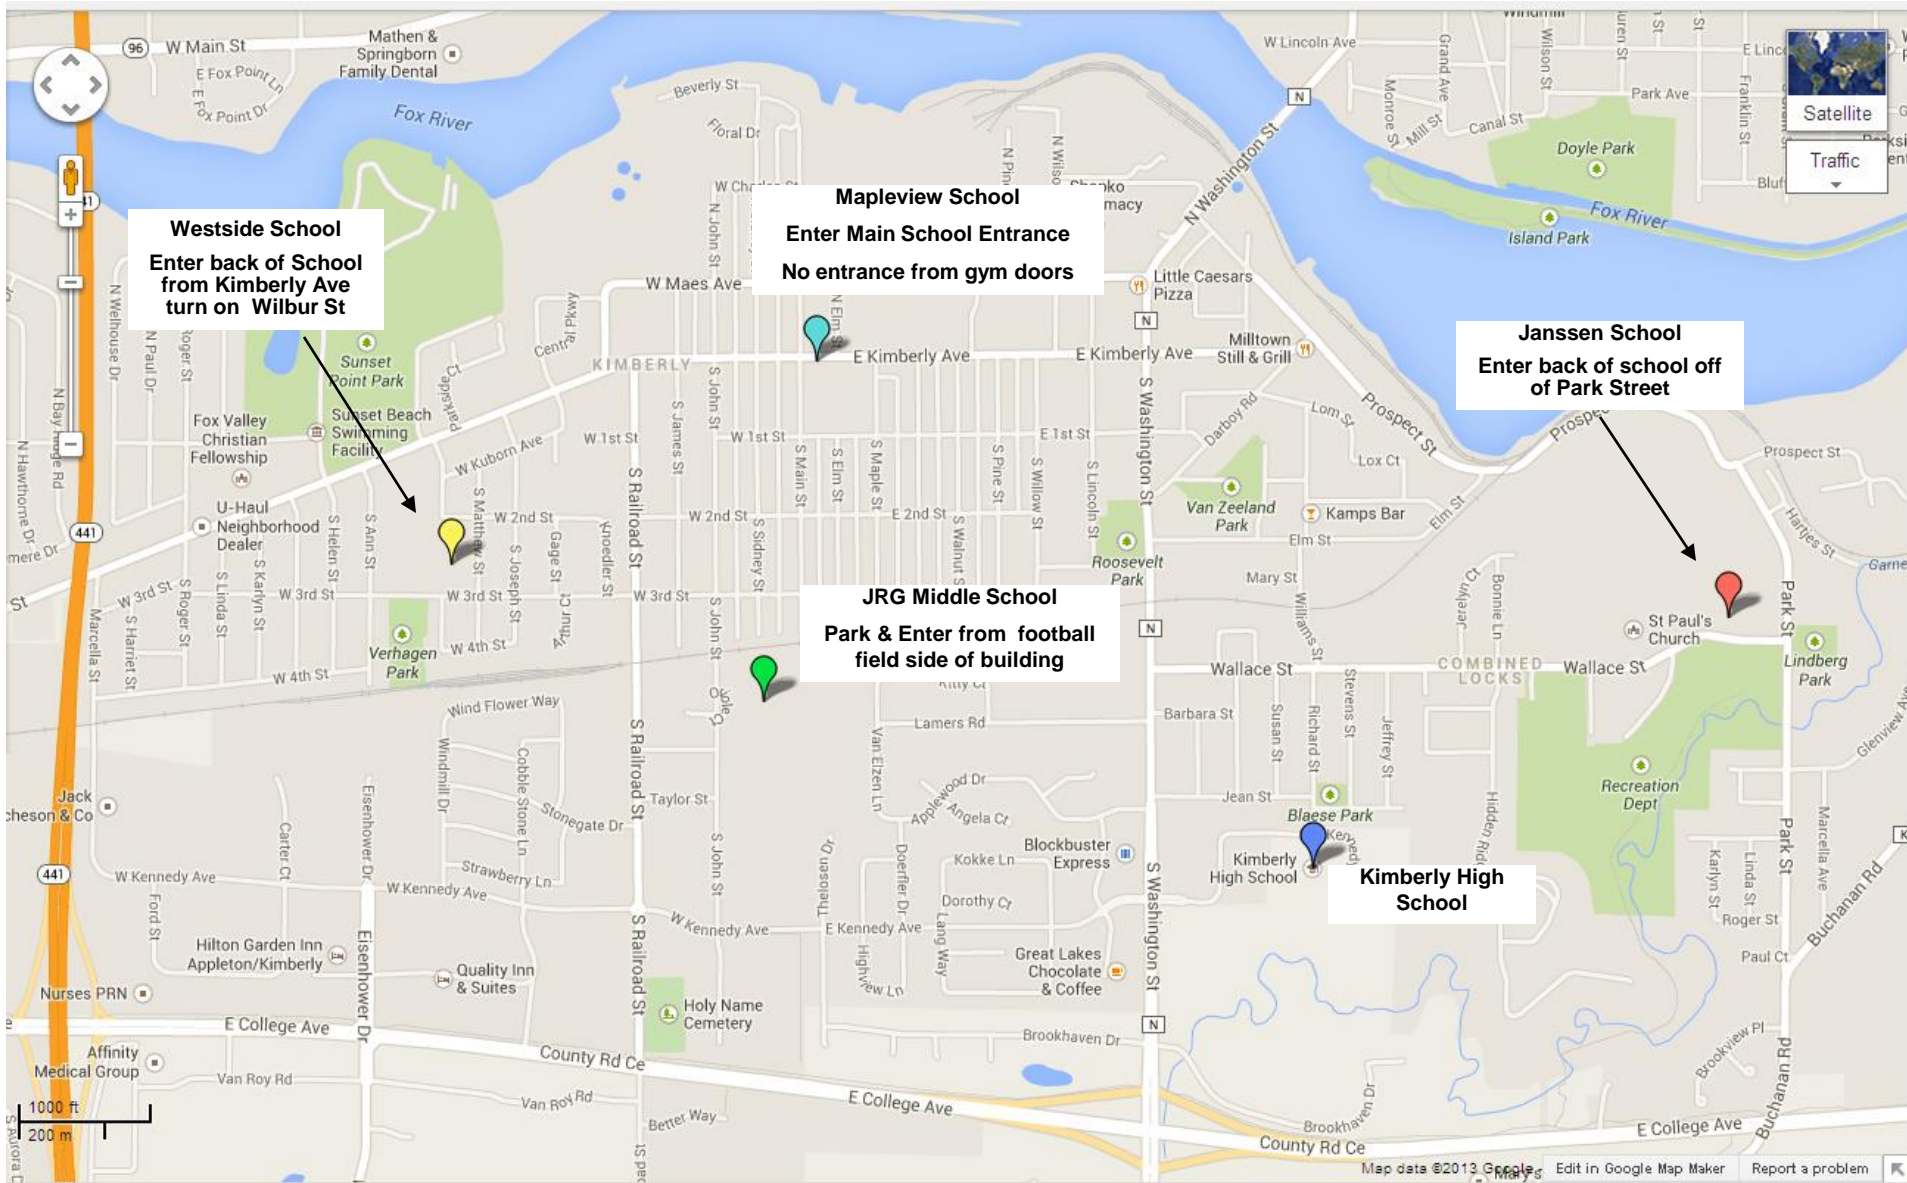

# Kimberly School Locations

A	<p>Kimberly High School          1662 East Kennedy Avenue          Kimberly, WI 54136</p>	
B	<p>JR Gerritts Middle School          545 South John Street          Kimberly, WI 54136</p>	<p><b>JRG Middle School</b>          Park &amp; Enter from football field side of building</p>
C	<p>Westside Elementatry School          746 West Third Street          Kimberly, WI 54136</p>	<p><b>Westside School</b>          Enter back of School from Kimberly Ave turn on Wilbur St</p>
D	<p>Mapleview Intermediate School          125 East Kimberly Avenue          Kimberly, WI 54136</p>	<p><b>Mapleview School</b>          Enter Main School Entrance          No entrance from gym doors</p>
E	<p>Janssen Elementary School          420 Wallace Street          Combined Locks, WI 54113</p>	<p><b>Janssen School</b>          Enter back of school off of Park Street</p>
F	<p>Sunrise Elementary School          N9363 Exploration Avenue          Appleton, WI 54915</p>	
G	<p>Woodland Elementary School          N9085 North Coop Road          Appleton, WI 54915</p>	<p><b>Woodland School</b>          Park &amp; Enter from back of school</p>

# Kimberly School Locations