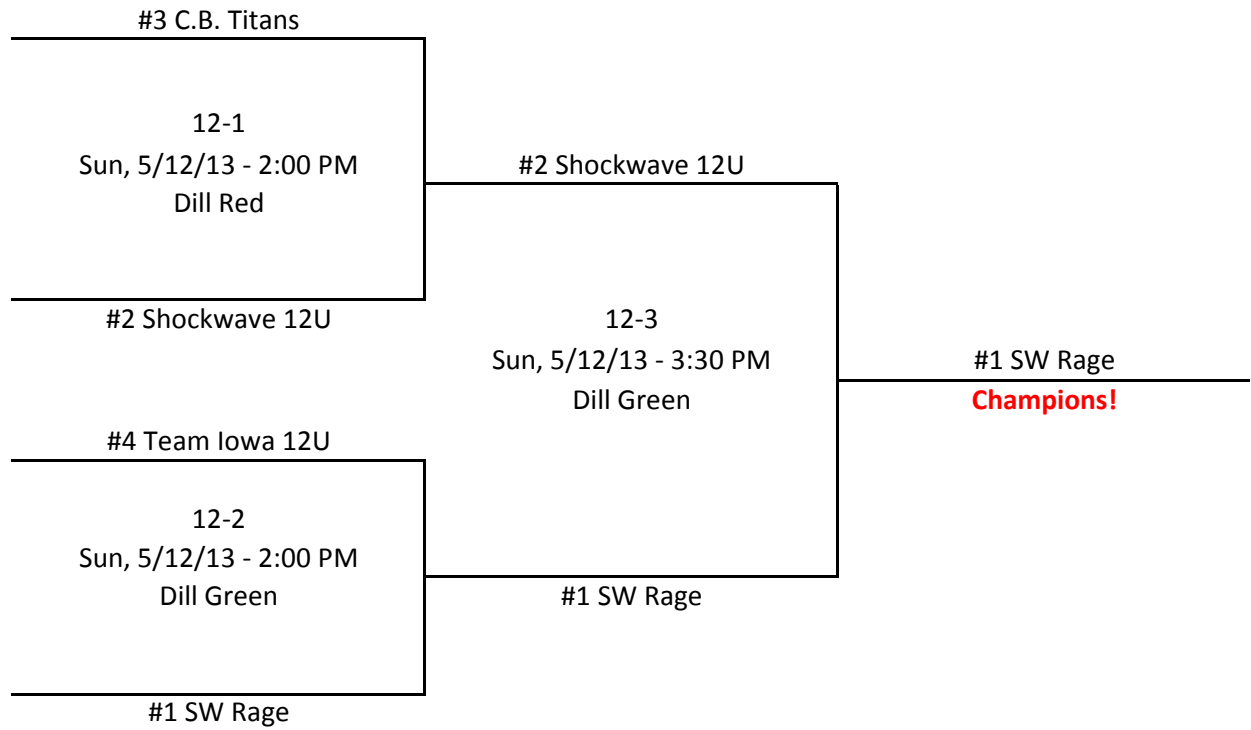

12U Championship Bracket

abc printing