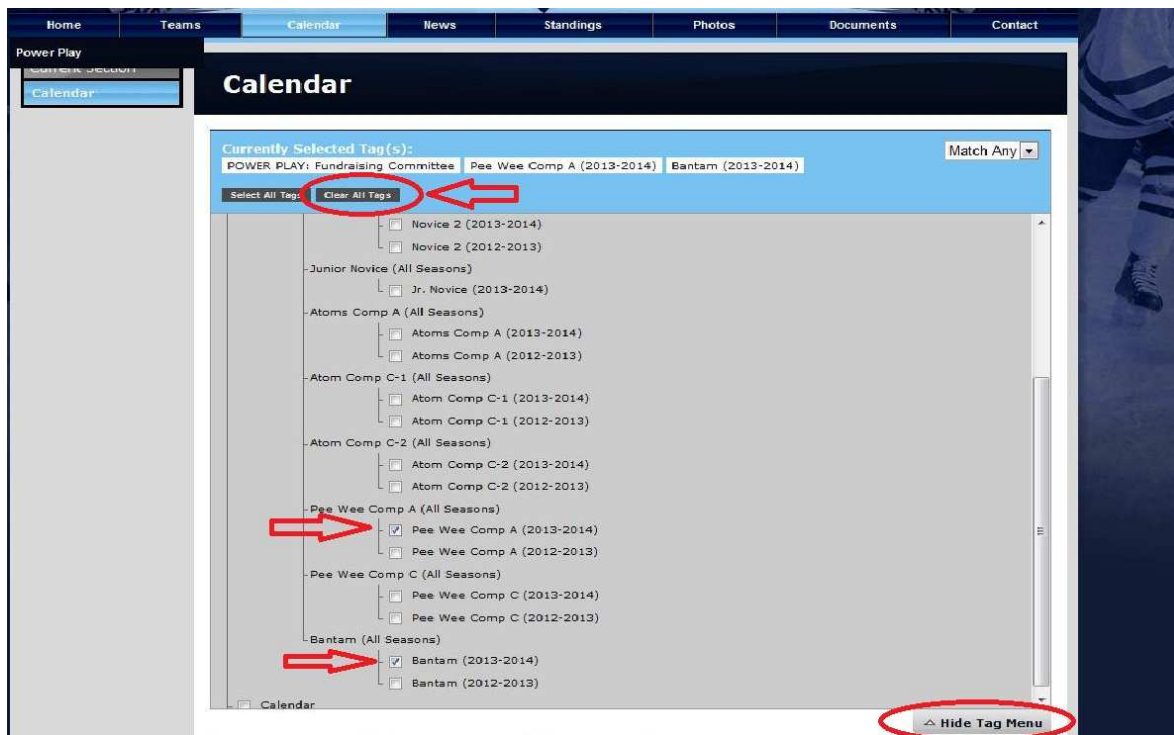

3. Choose to Clear all Tags. Now check the boxes for the pages that you would like to see in your calendar. (Choosing HOME or TEAMS or CALENDAR will show all teams) Make sure you are choosing the current season as well.