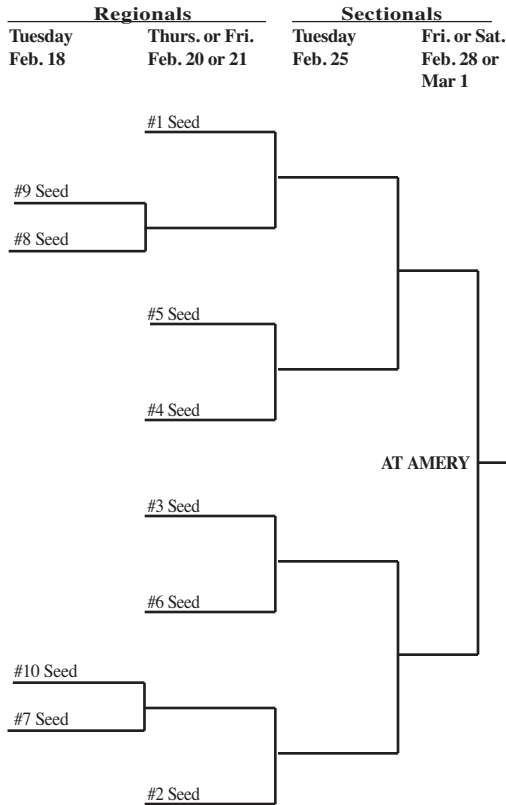

updated 11/4/13

2014 Boys Hockey Assignments

(Higher seed will host through the sectional semifinal round whether higher seed is playing or not.)

SECTIONAL #1