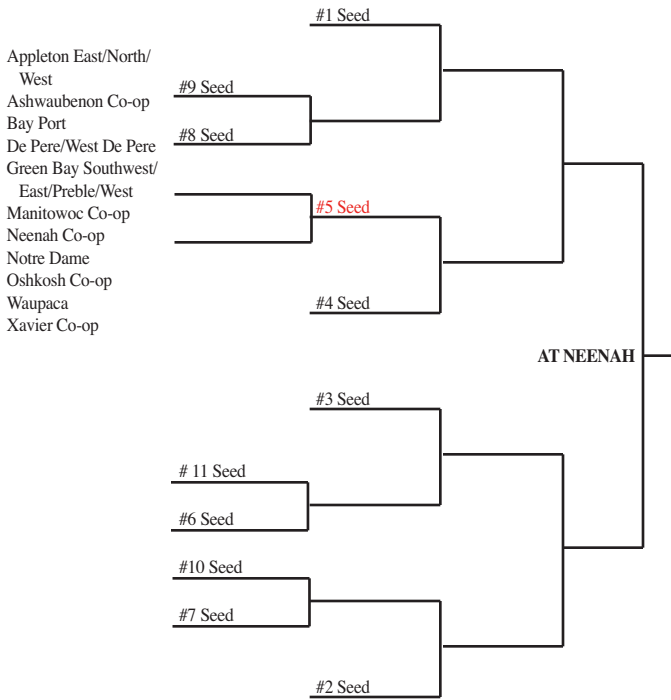

# 2014 Boys Hockey Assignments

(Higher seed will host through the sectional semifinal round whether higher seed is playing or not.)

## SECTIONAL #5

### Regionals

Tuesday  
Feb. 18

Thurs. or Fri.  
Feb. 20 or 21

### Sectionals

Tuesday  
Feb. 25

Fri. or Sat.  
Feb. 28 or  
Mar 13