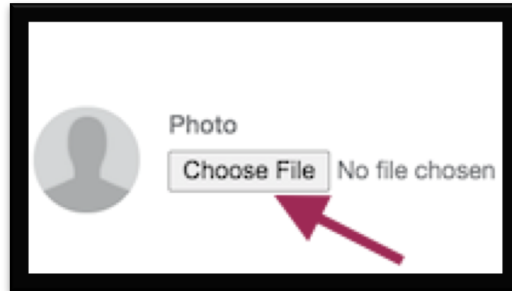

## Adding Player Photo

When you are in your player's profile, click "Choose" file in the photo section to upload your players photo.

You can "Crop" photo before you save it

You can go back and "Edit" if needed & save