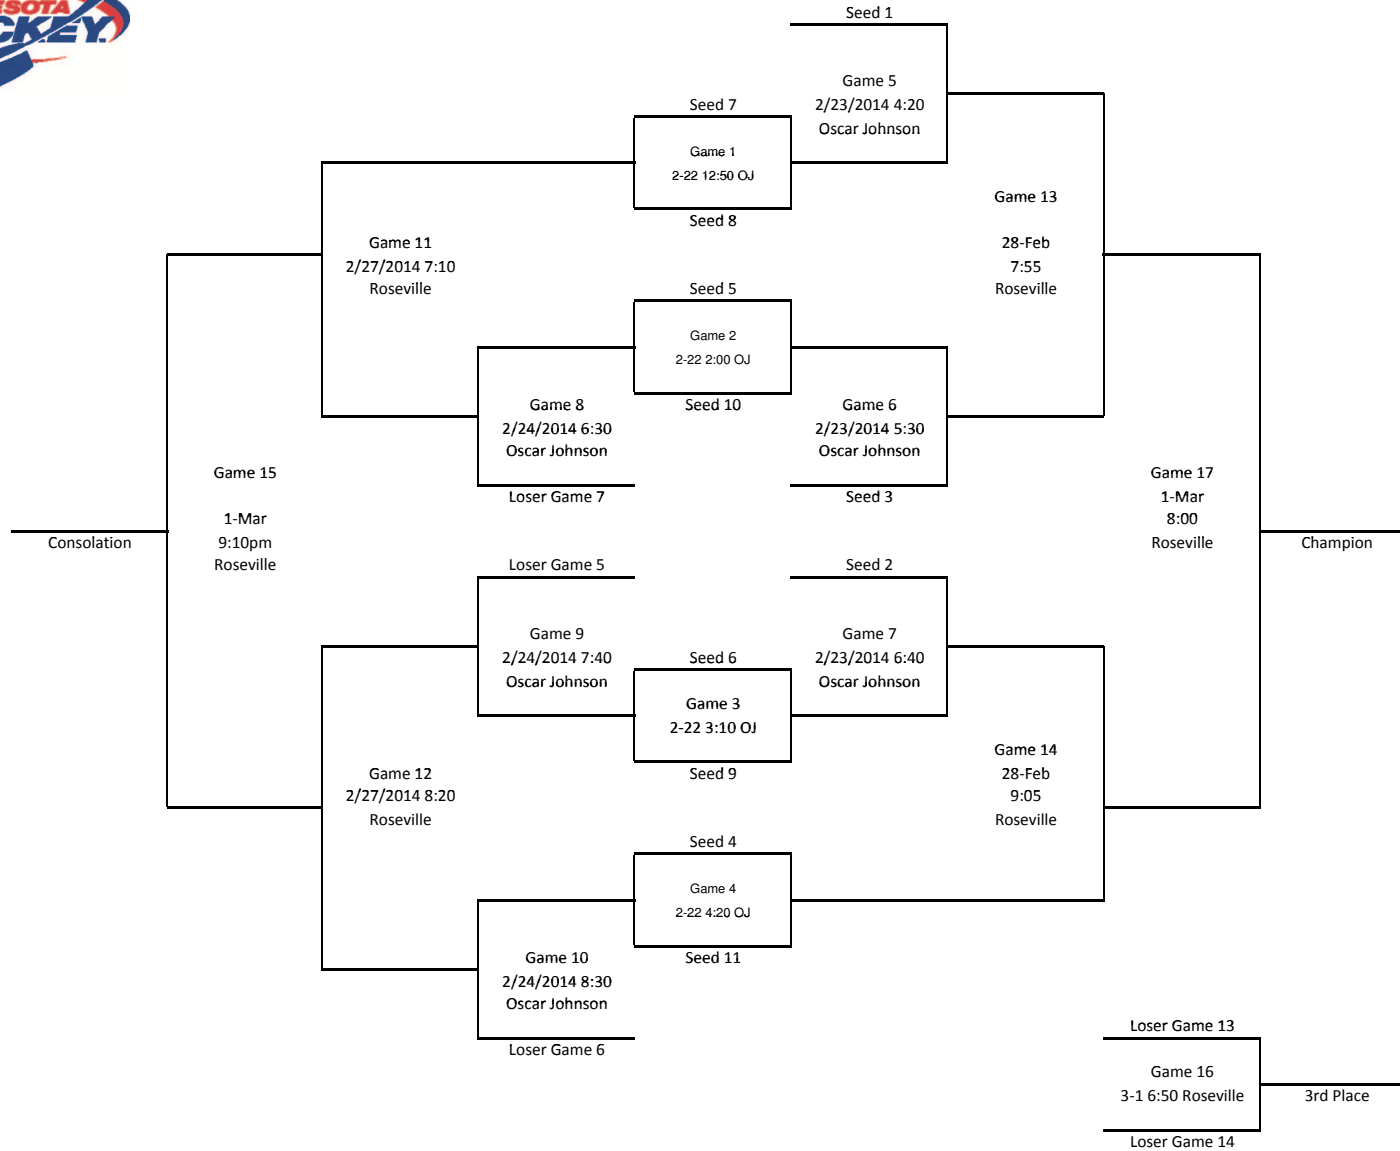

2014 District 2 Bantam C Playoff

Note: The highest original seeded team is home and wears light-colored jerseys