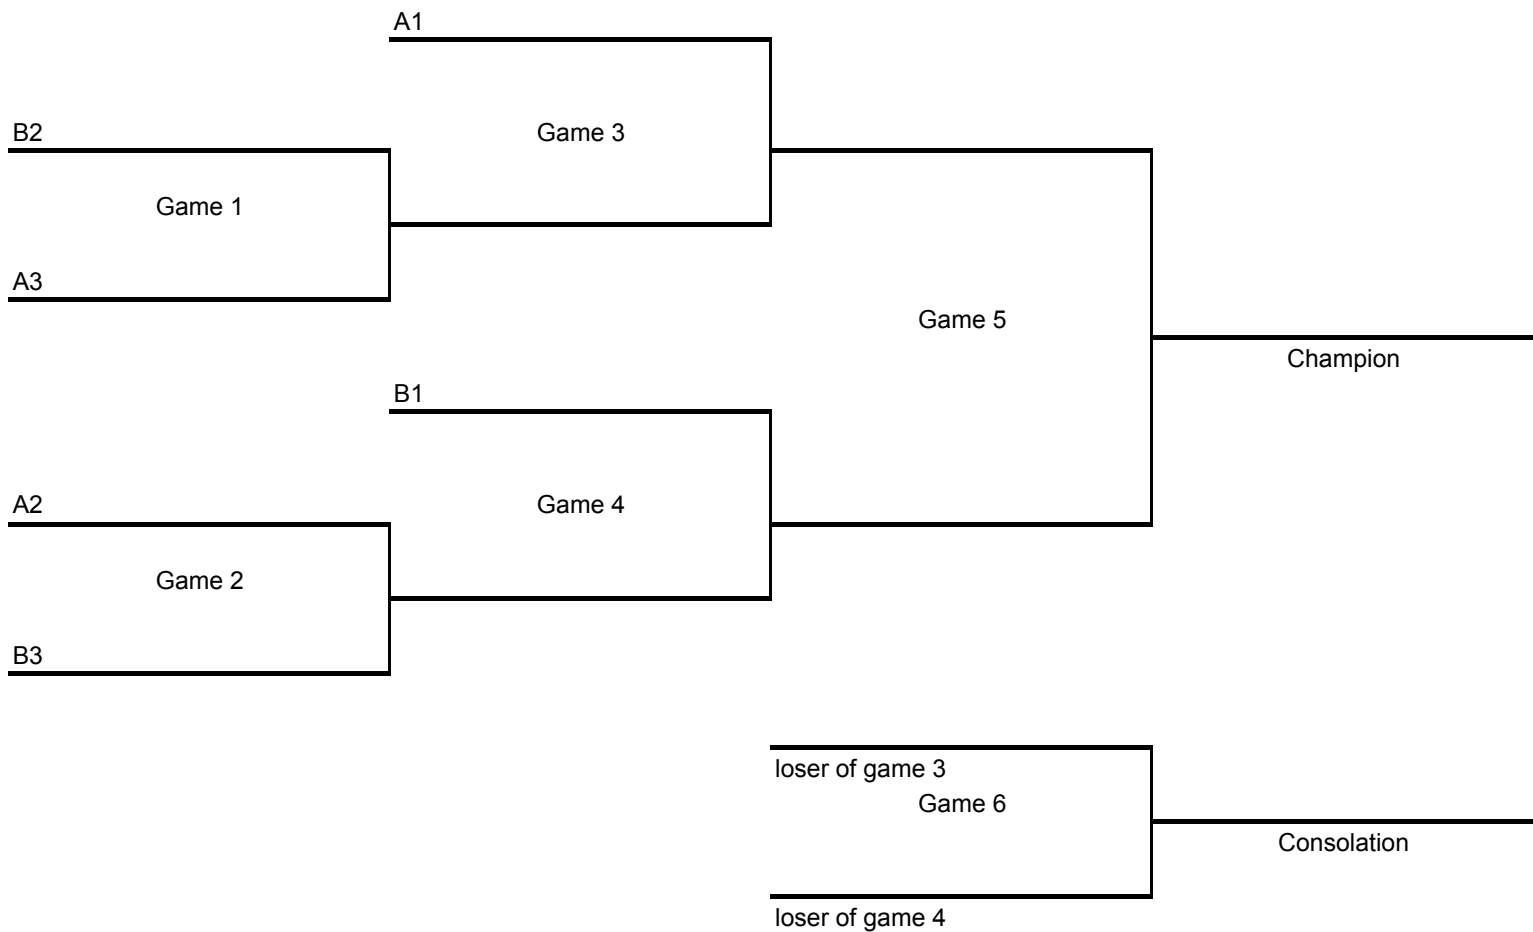

**Pool A**

Fairport  
Rochester Renegades  
Webster Rattlers I (Stuver)  
RH Rockhounds

Fairport @ Webster	Friday @ 4:30 PM	Field #2
Renegades @ Rockhounds	Friday @ 4:30 PM	Field #1
Renegades @ Fairport	Saturday @ 2:00 PM	Field #2
Rockhounds @ Webster	Saturday @ 2:00 PM	Field #1
Fairport @ Rockhounds	Saturday @ 4:00 PM	Field #1
Webster @ Renegades	Saturday @ 4:00 PM	Field #2

**Pool B**

Manchester Railroaders  
PAC  
Webster Rattlers II (Hennesey)  
Mendon Storm

PAC @ Webster	Friday @ 6:00 PM	Field #2
Manchester @ Storm	Friday @ 6:00 PM	Field #1
Manchester @ PAC	Saturday @ 10:00 AM	Field #2
Storm @ Webster	Saturday @ 10:00 AM	Field #1
PAC @ Storm	Saturday @ 12:00 PM	Field #1
Webster @ Manchester	Saturday @ 12:00 PM	Field #2

Games 1 and 2 played on Sunday @ 10:00 AM  
 Games 3 and 4 played on Sunday @ 12:00 PM  
 Games 5 and 6 played on Sunday @ 2:00 PM