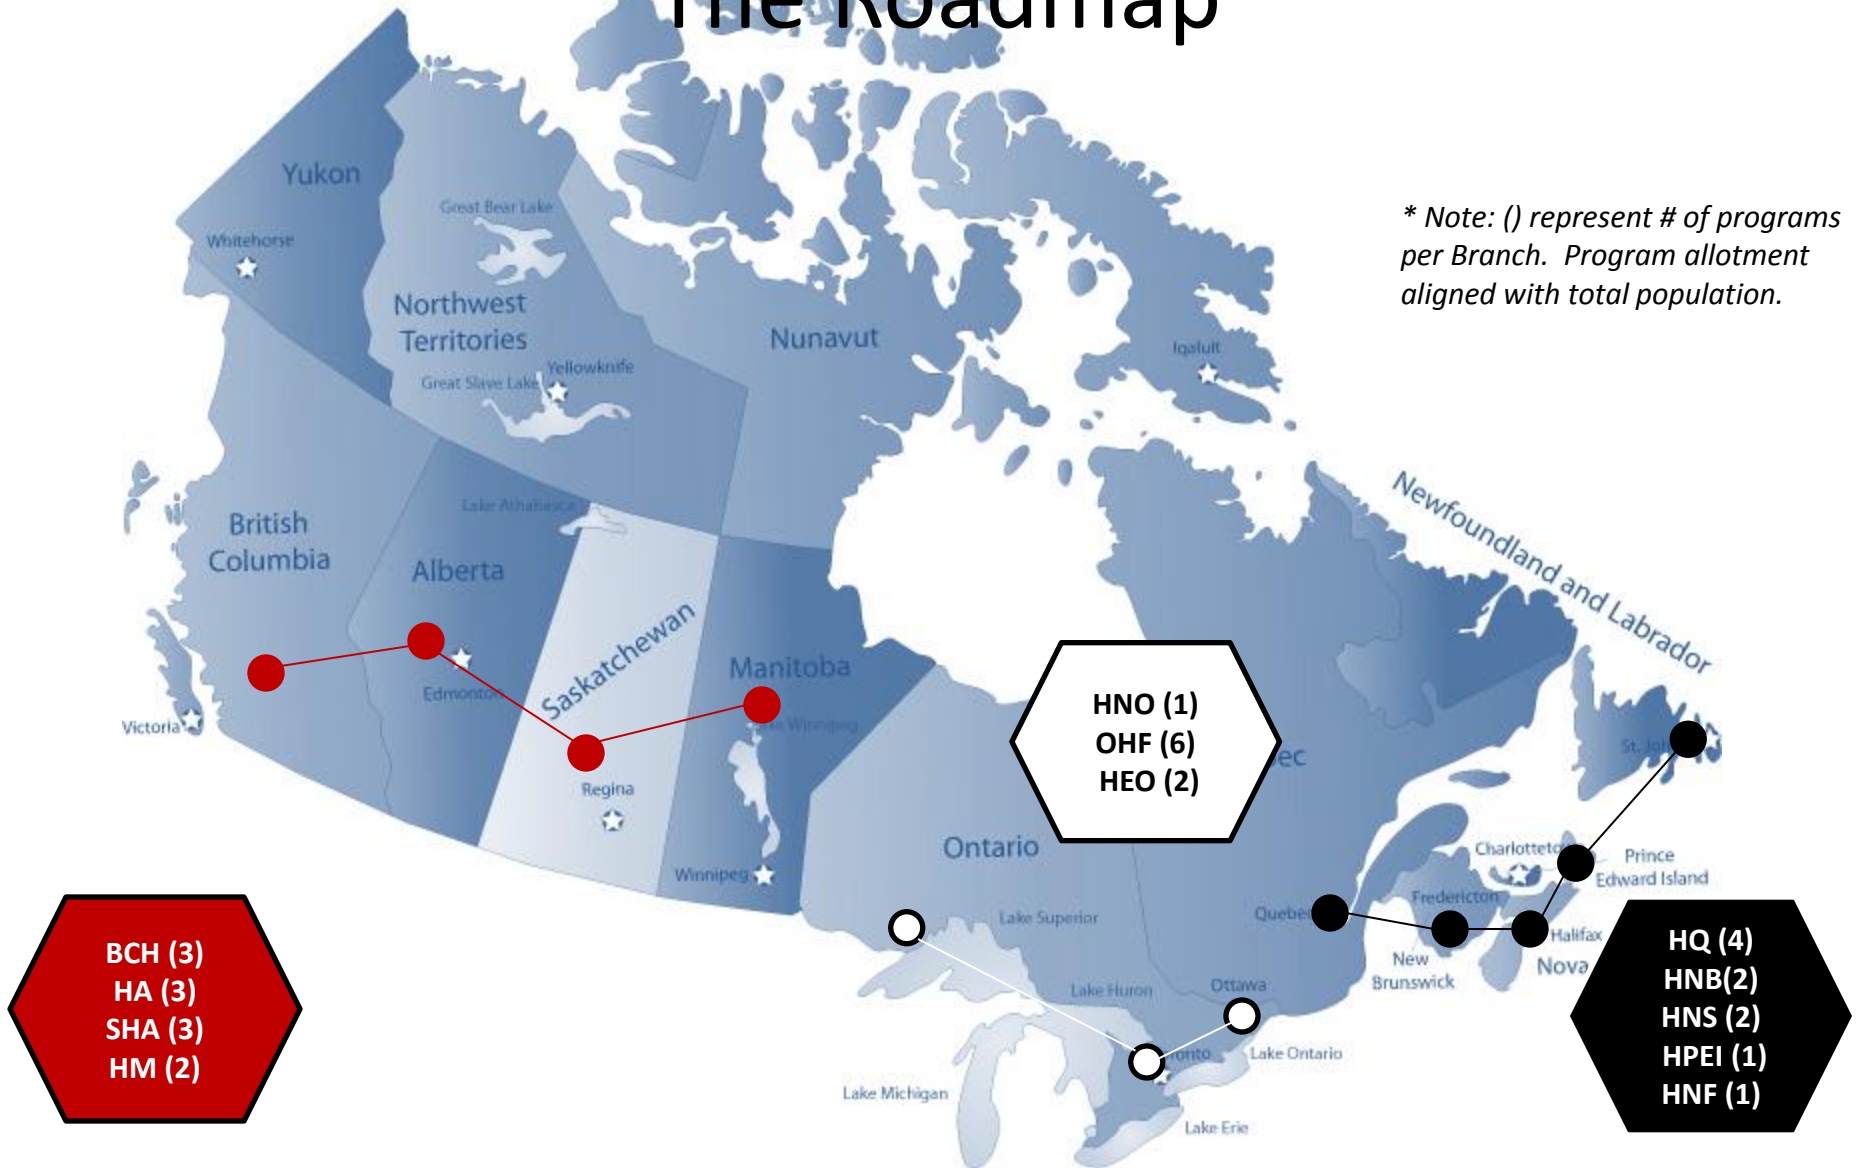

# The Rollout

- **30** Minor Hockey Associations
- MHA **Application** Process
- MHA **Selections**: mid-August
- Program **Launch**: October

**THE BIG ASSIST:** HELPING KIDS FALL IN LOVE WITH HOCKEY

**BAUER**

# The Roadmap

*\* Note: ( ) represent # of programs per Branch. Program allotment aligned with total population.*

**THE BIG ASSIST:** HELPING KIDS FALL IN LOVE WITH HOCKEY

**BAUER**