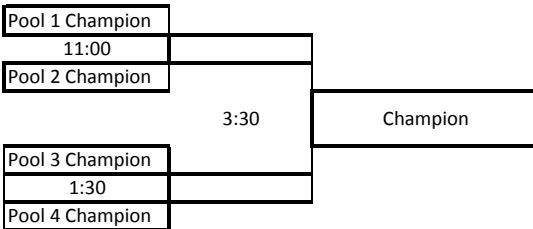

Summer Classic

Saturday, July 12

	Dartt's Park	Willow Creek East	Willow Creek West
10:00	1A vs. 1B	2C vs. 2B	4C vs. 4A
12:30	2A vs. 2B	3C vs. 3B	4C vs. 4B
3:00	3A vs. 3B	2C vs. 2A	1C vs. 1A
5:30	4A vs. 4B	3C vs. 3A	
7:30	1C vs. 1B		

Team Name

1A Northfield
1B Owatonna
1C East Ridge
2A Red Wing
2B Rochester Mayo
2C Blaine
3A Rochester JM
3B Apple Valley
3C Albert Lea
4A Burnsville
4B Rochester Century
4C Austin

**Top seeds within each pool will be based on the following criteria:
Best record in pool, fewest runs allowed, runs scored, runs differential, and finally a coin flip.**

Tate Cummins (Owatonna Tournament Director) - (507) 363 0206

Sunday, July 13

Championship Bracket - Dartt's Park