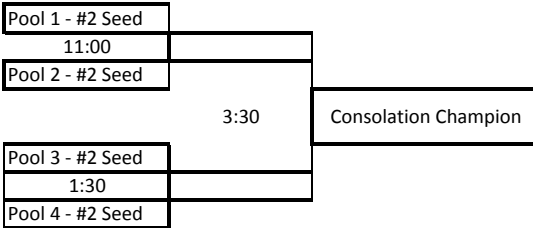

Summer Classic

Saturday, July 12

	Dartt's Park	Willow Creek East	Willow Creek West
10:00	1A vs. 1B	2C vs. 2B	4C vs. 4A
12:30	2A vs. 2B	3C vs. 3B	4C vs. 4B
3:00	3A vs. 3B	2C vs. 2A	1C vs. 1A
5:30	4A vs. 4B	3C vs. 3A	
7:30	1C vs. 1B		

Team Name

1A Northfield
1B Owatonna
1C East Ridge
2A Red Wing
2B Rochester Mayo
2C Blaine
3A Rochester JM
3B Apple Valley
3C Albert Lea
4A Burnsville
4B Rochester Century
4C Austin

**Top seeds within each pool will be based on the following criteria:
Best record in pool, fewest runs allowed, runs scored, runs differential, and finally a coin flip.**

Tate Cummins (Owatonna Tournament Director) - (507) 363 0206

Sunday, July 13

Championship Bracket - Dartt's Park

Consolation Championship Bracket - Willow Creek West

*Teams will be paired Section 1AAA vs. In - State Teams (If Accepted)

Three Seed Bracket - Willow Creek East

*Teams will be paired Section 1AAA vs. In - State Teams (If Accepted)