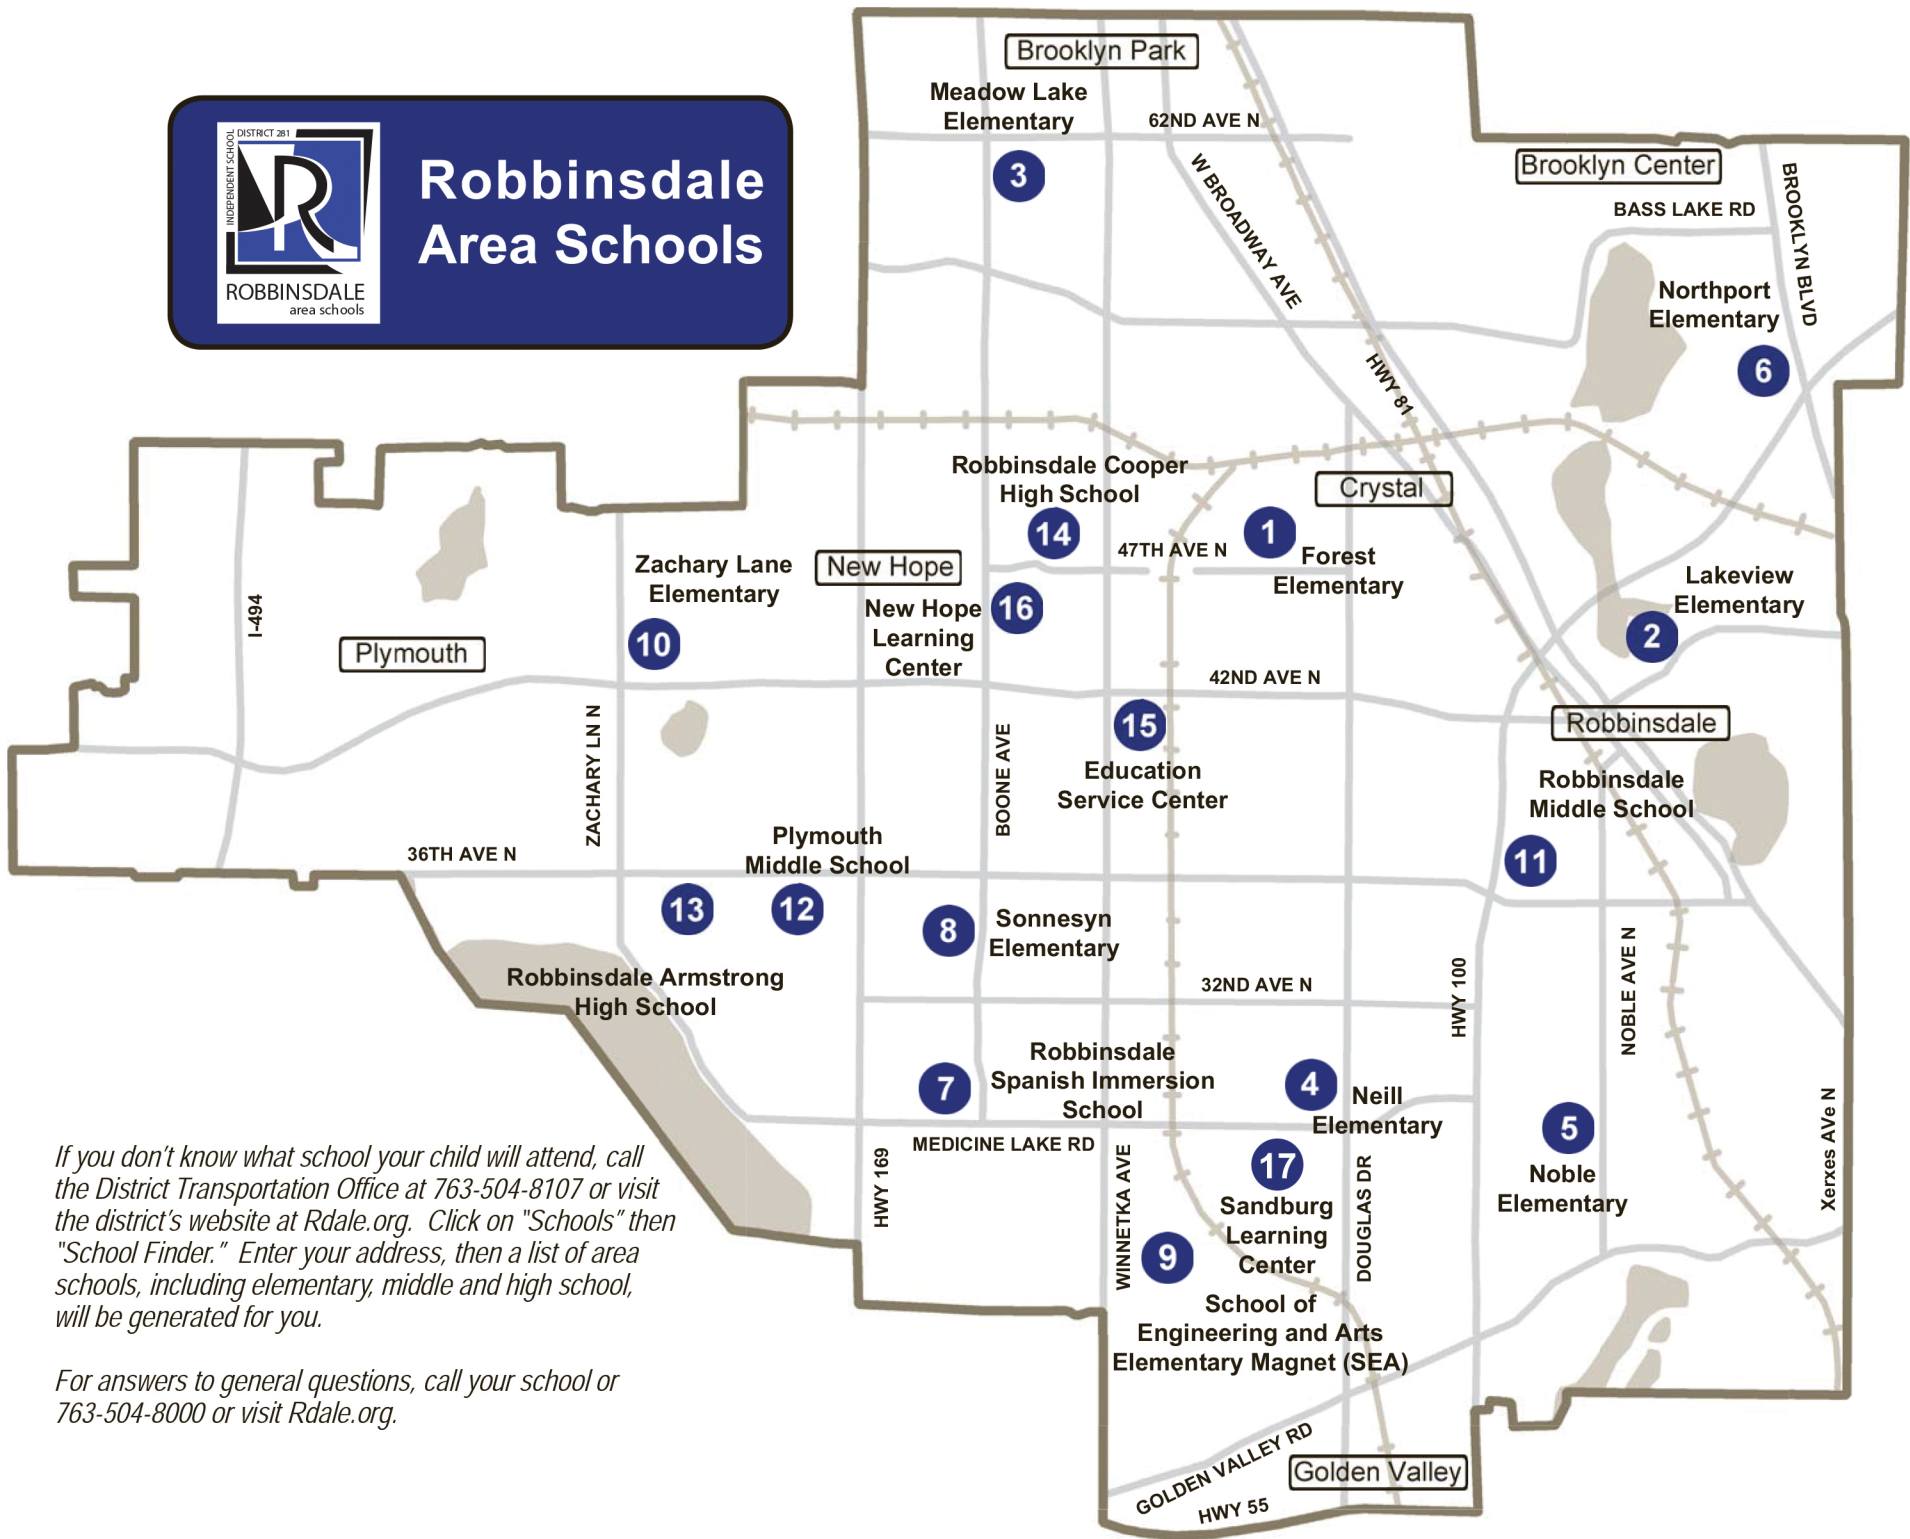

Middle School and High School Attendance Boundaries

Robbinsdale Area Schools

If you don't know what school your child will attend, call the District Transportation Office at 763-504-8107 or visit the district's website at Rdale.org. Click on "Schools" then "School Finder." Enter your address, then a list of area schools, including elementary, middle and high school, will be generated for you.