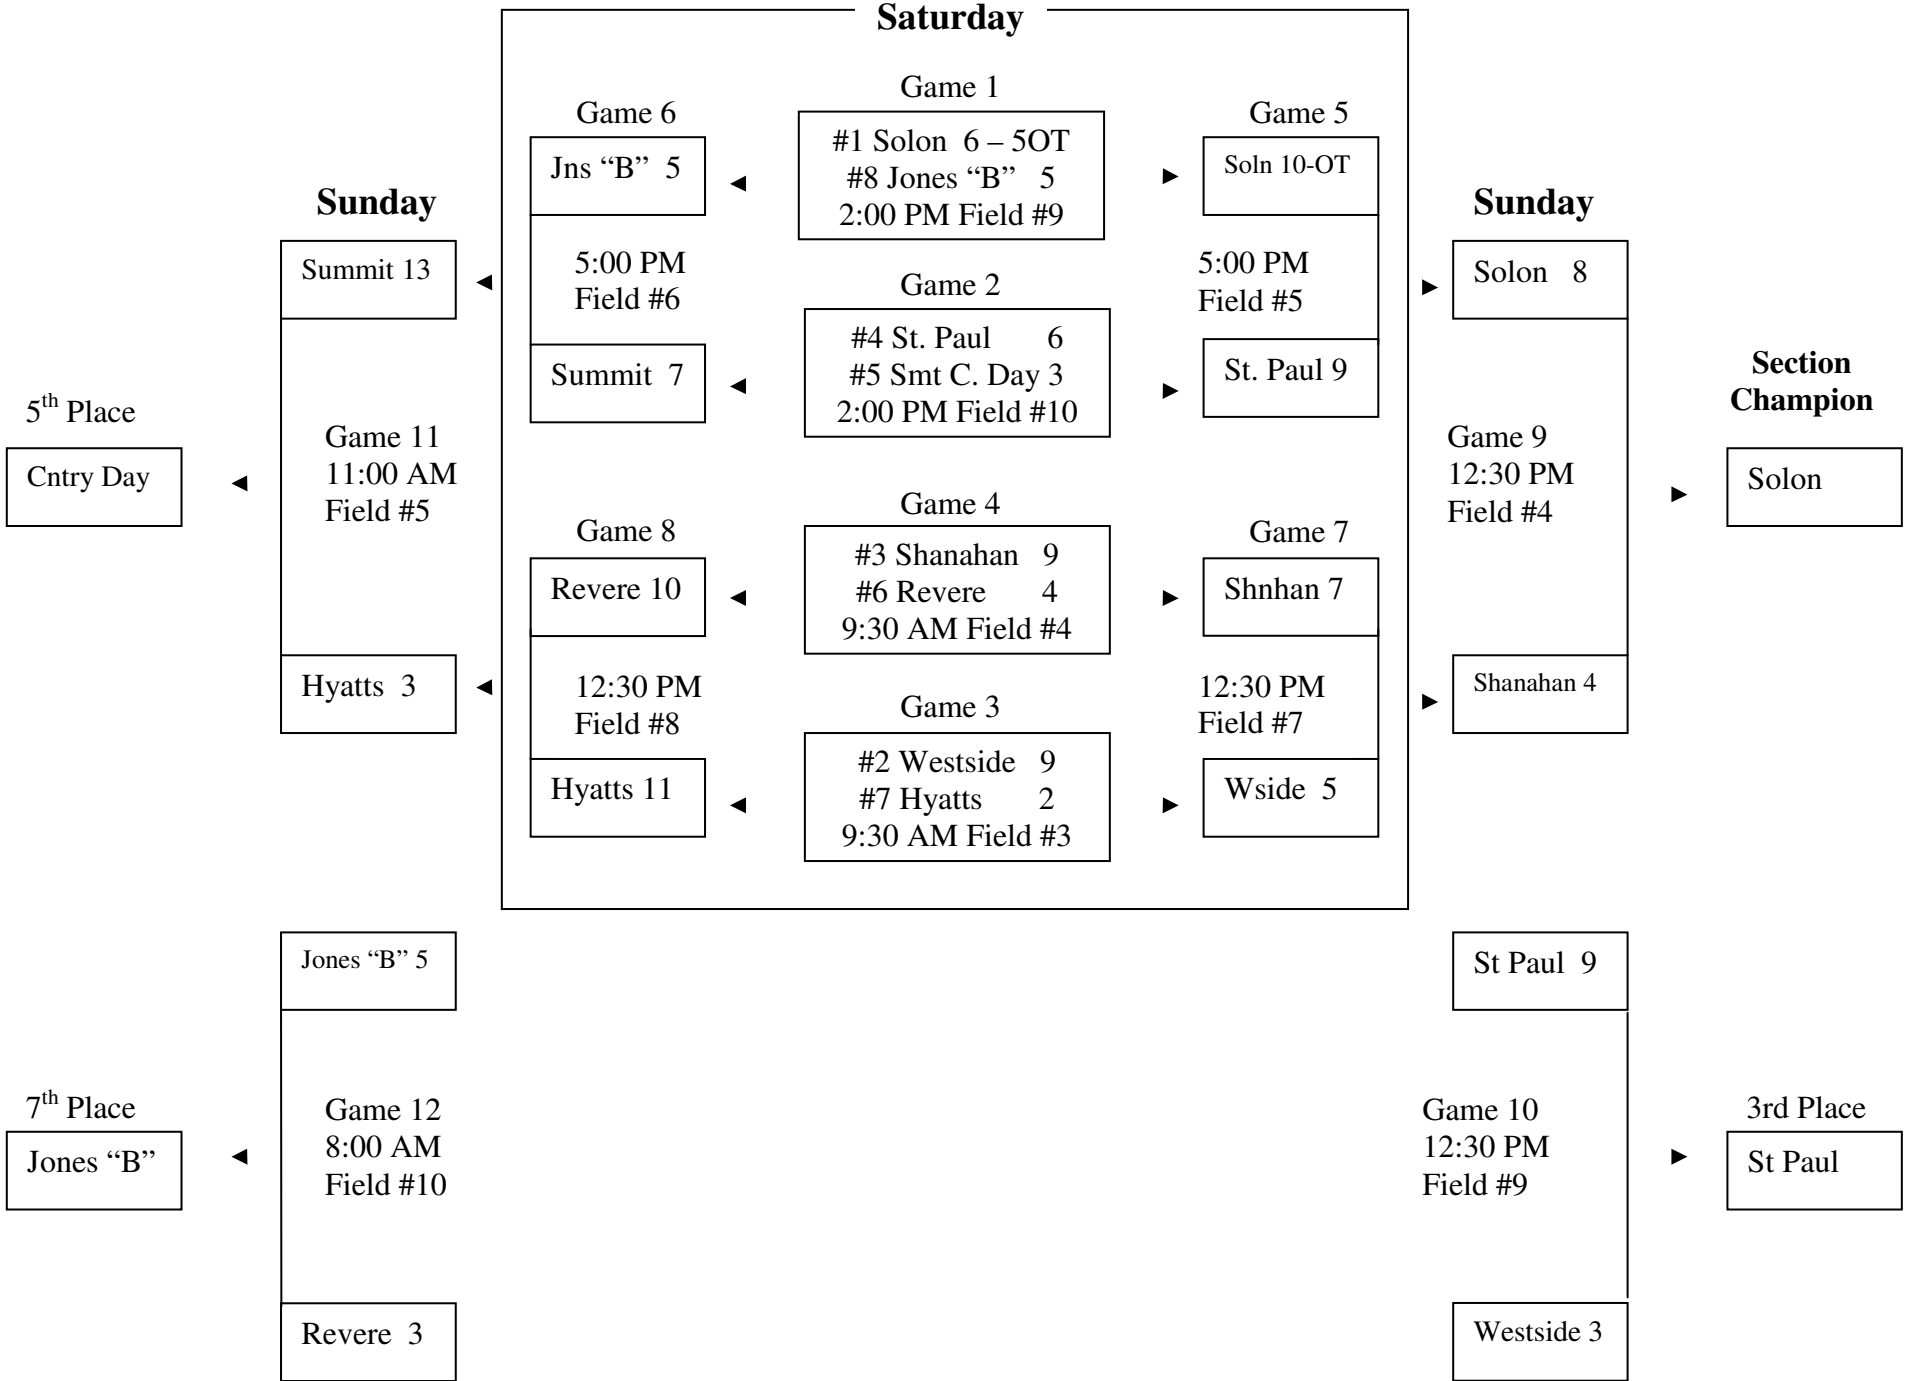

Division I – Red Section

Saturday

Division I – Blue Section

Division II – Red Section

Saturday

Division II – Blue Section

Saturday

Division III – Red Section