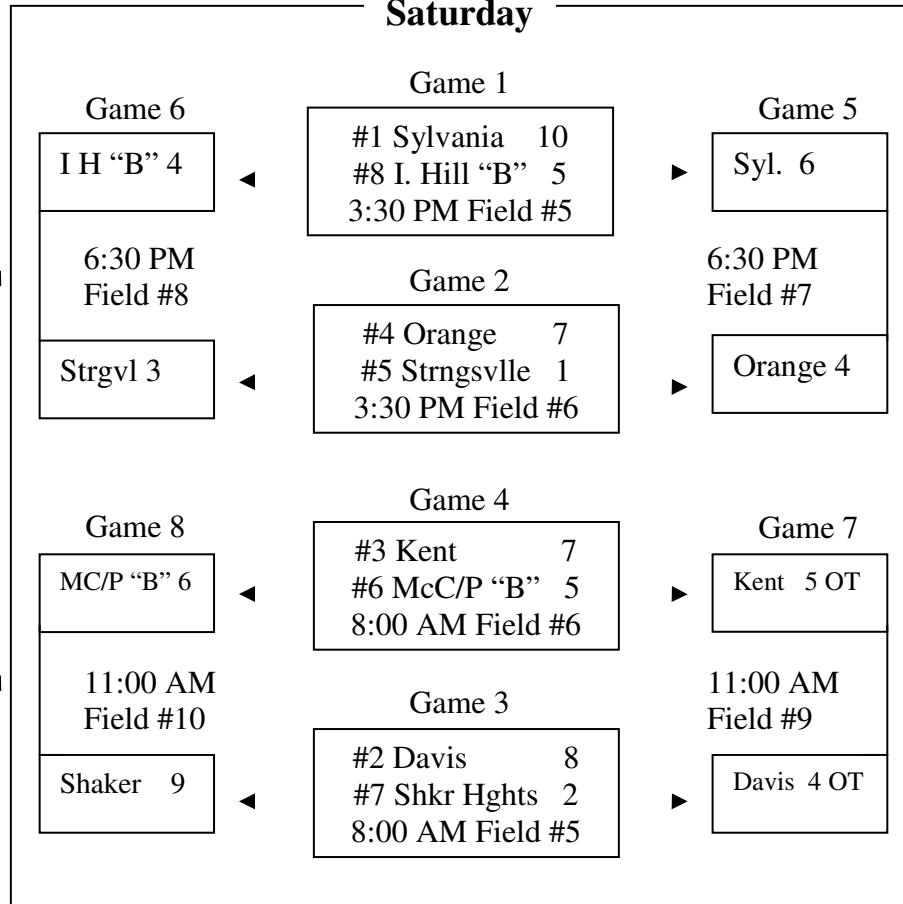

Division III – Blue Section

Saturday