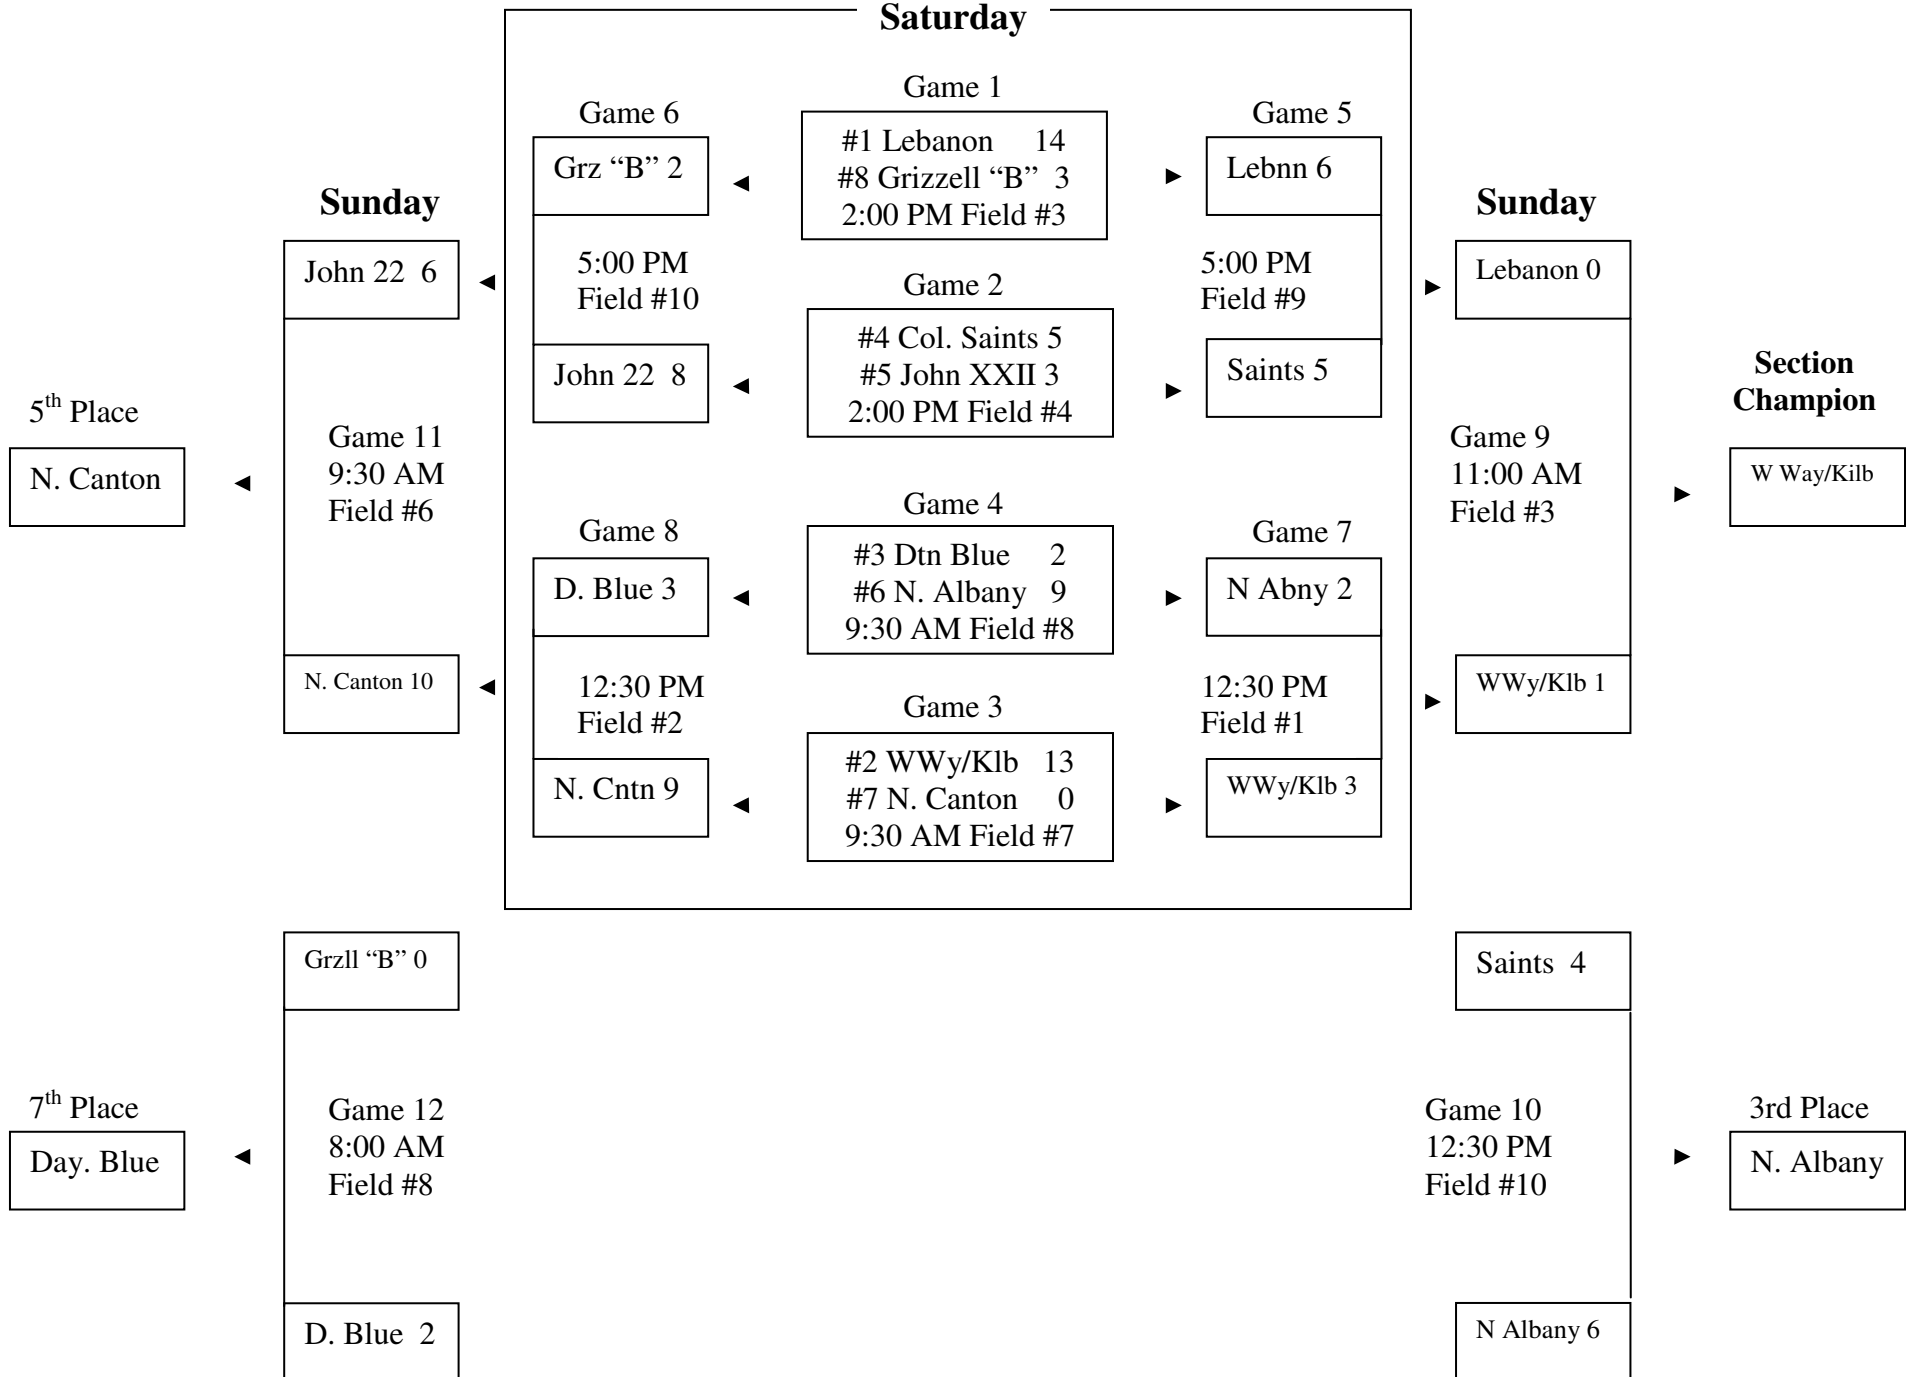

Division III – Red Section

Saturday