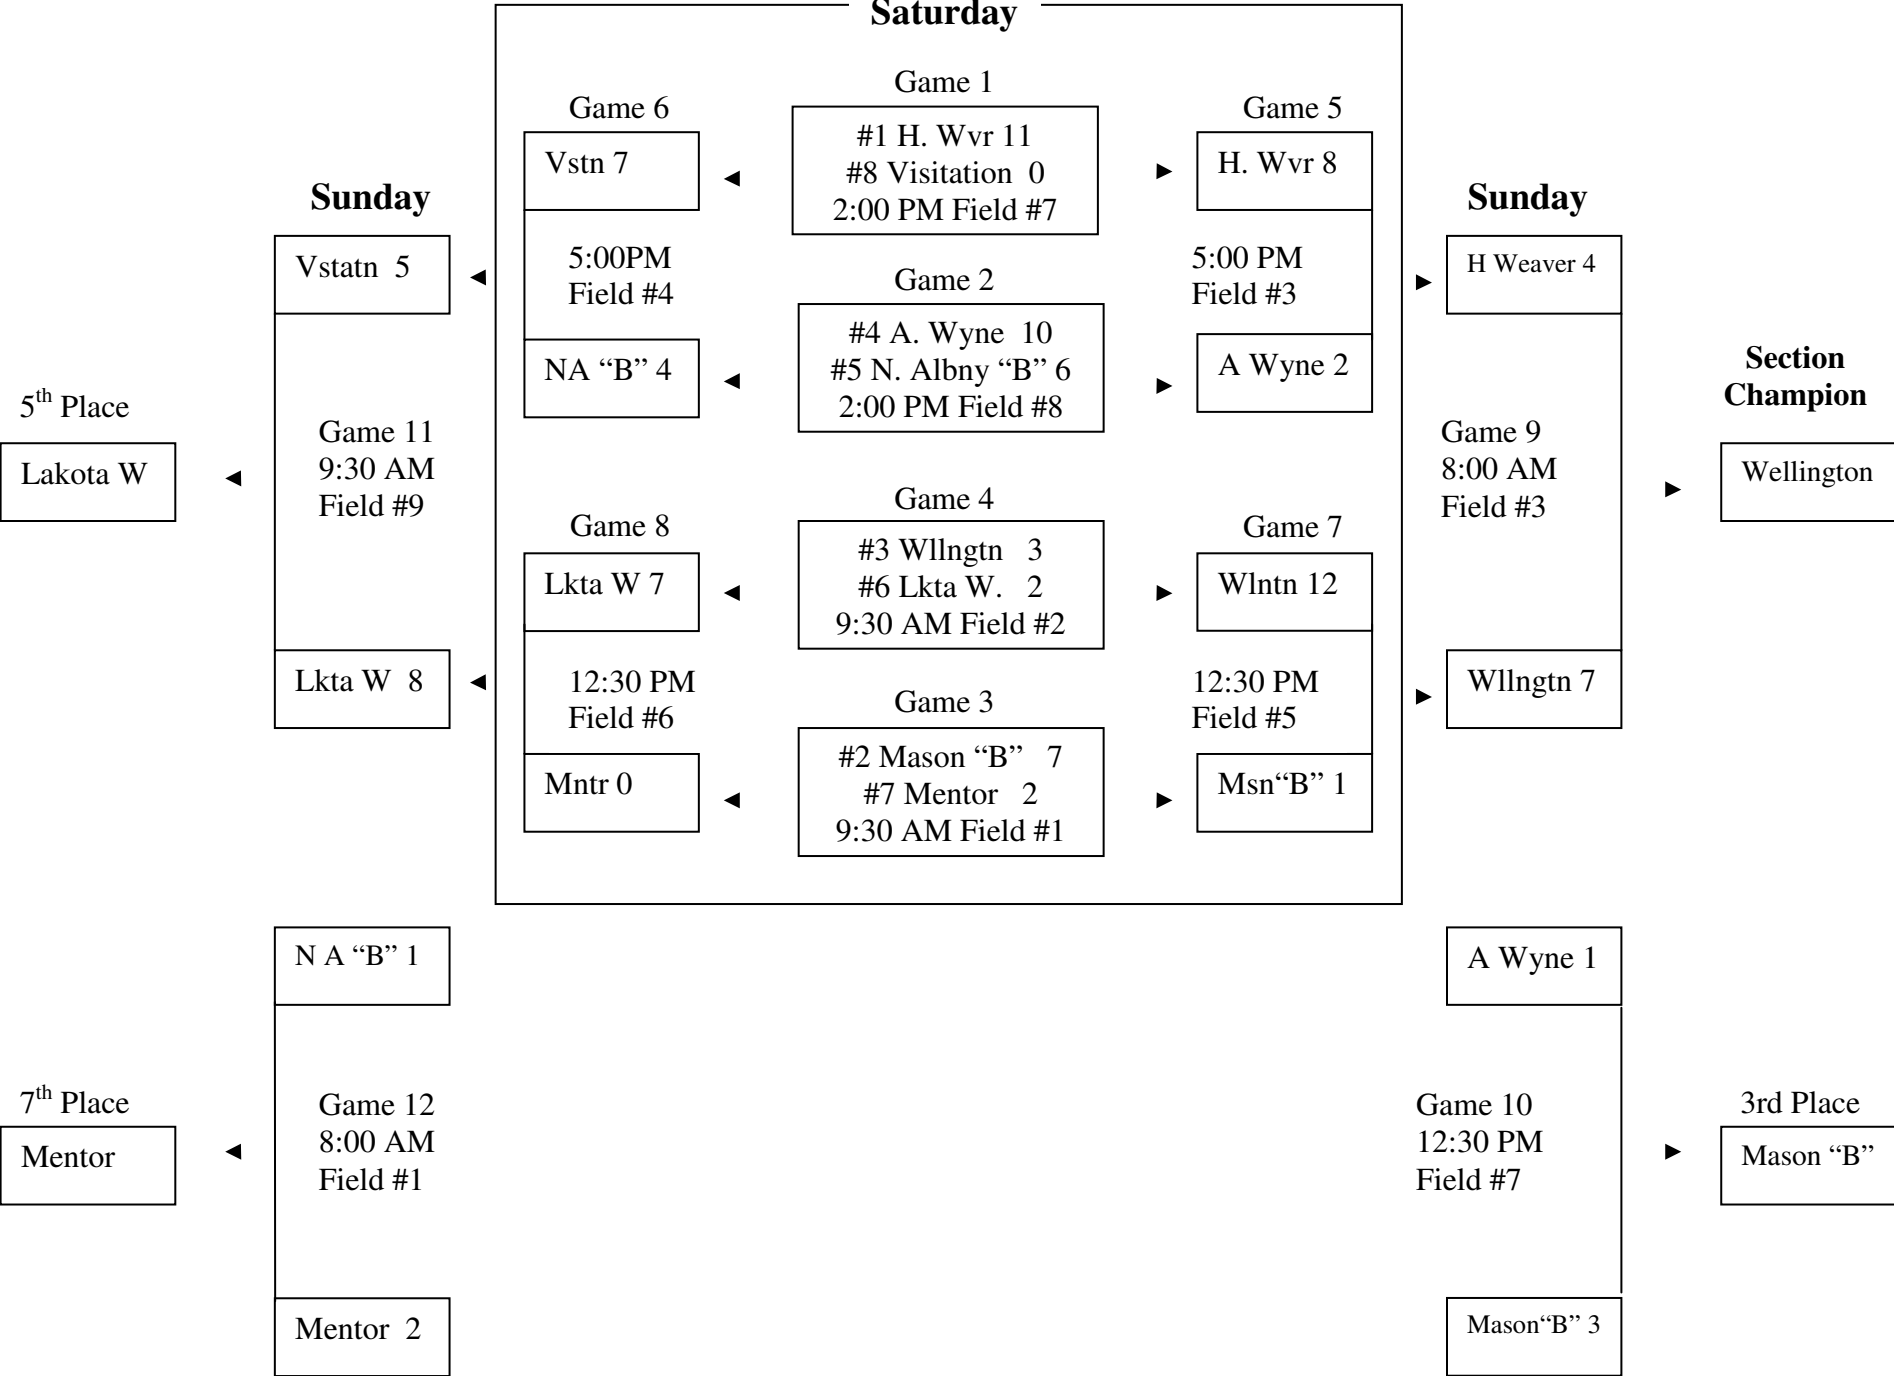

Sunday

5th Place

**Section
Champion**

7th Place

3rd Place

Division IV – Blue Section

Saturday

Division V – Red Section