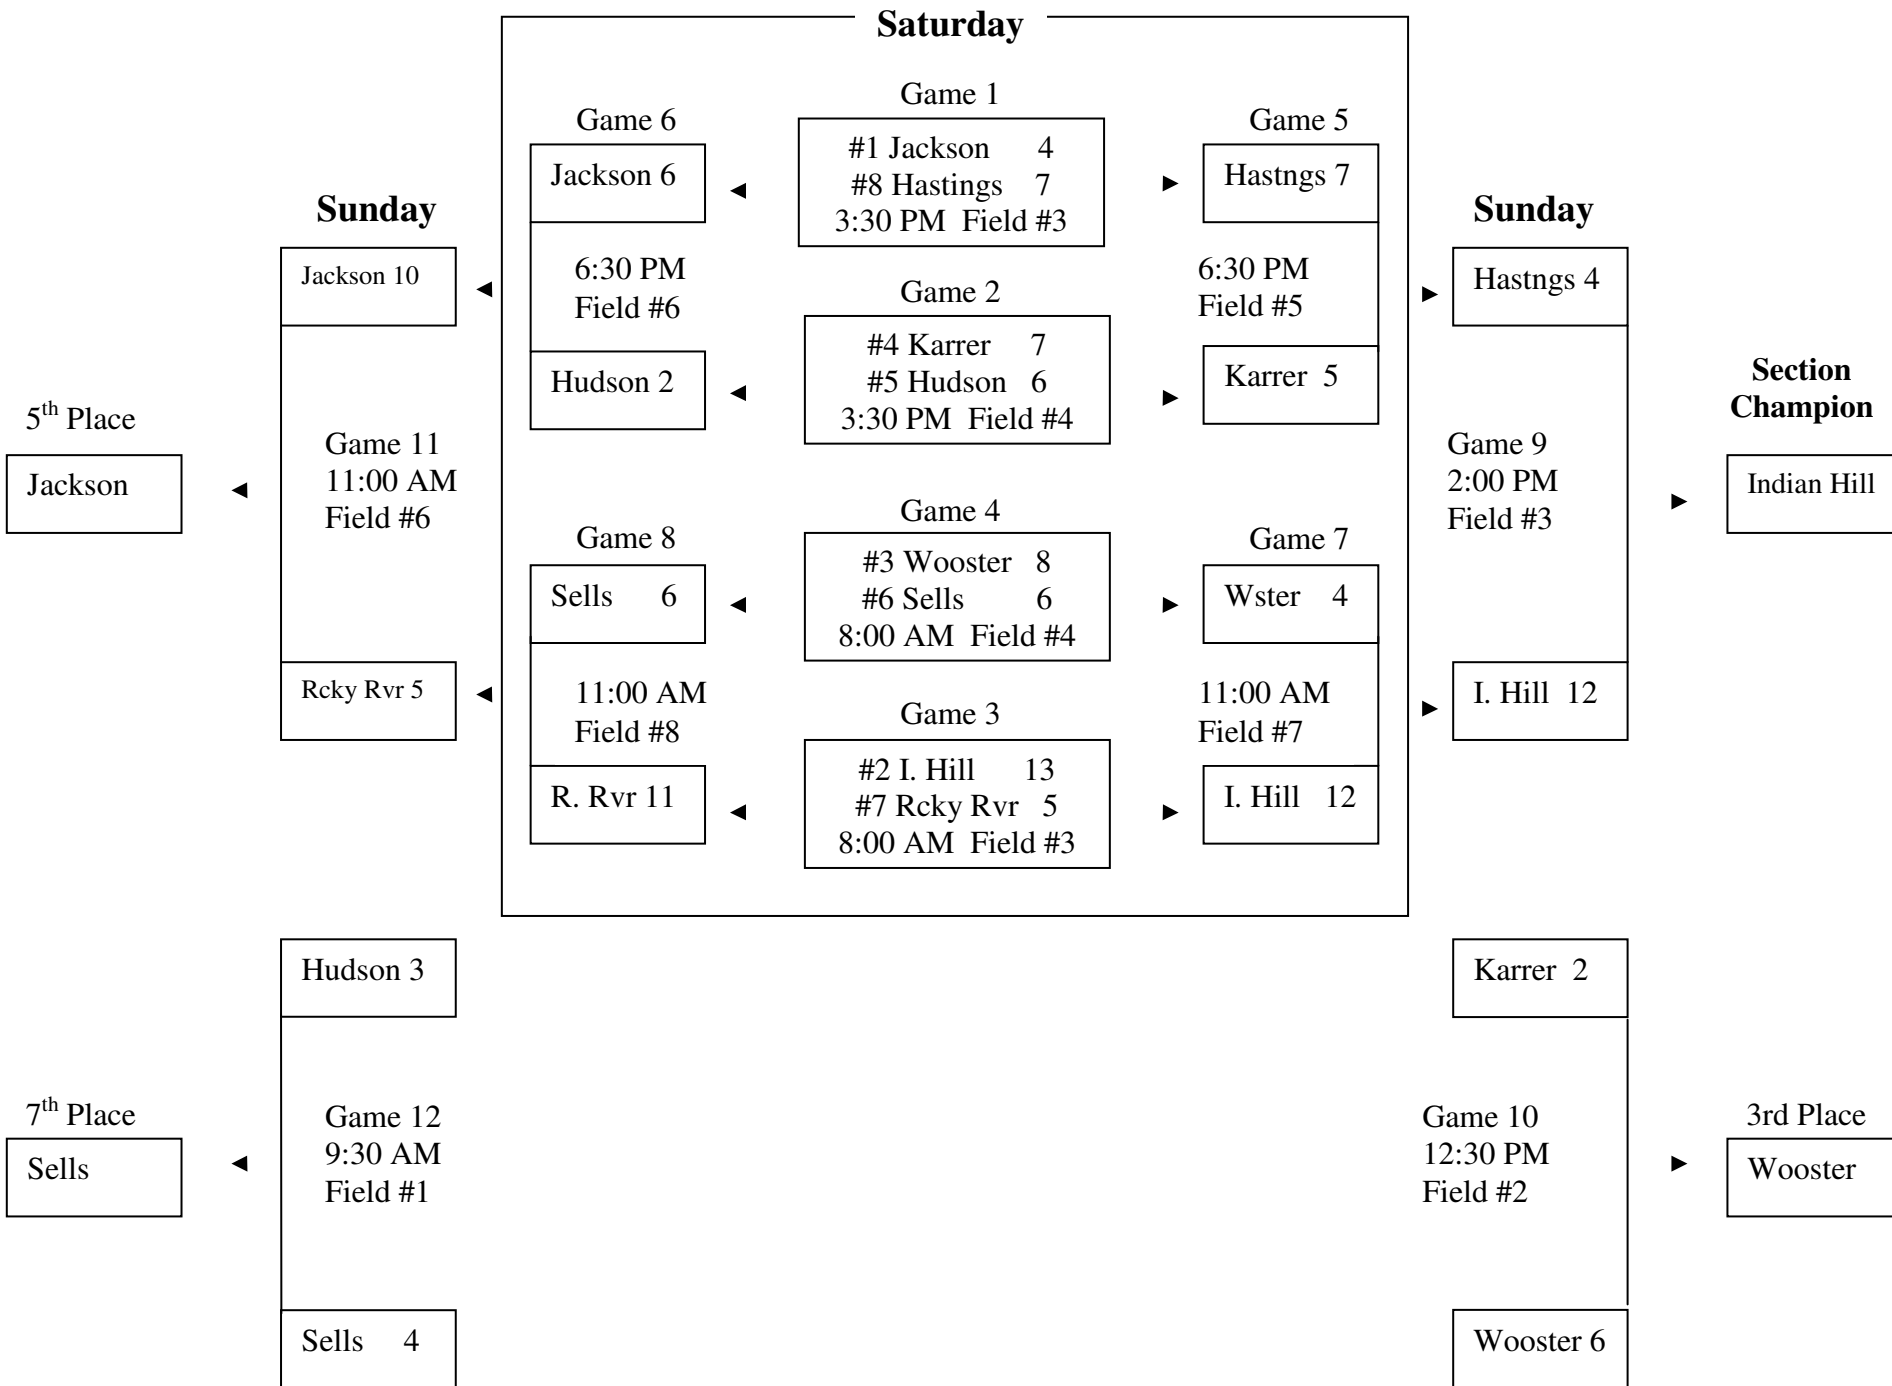

Division I – Blue Section