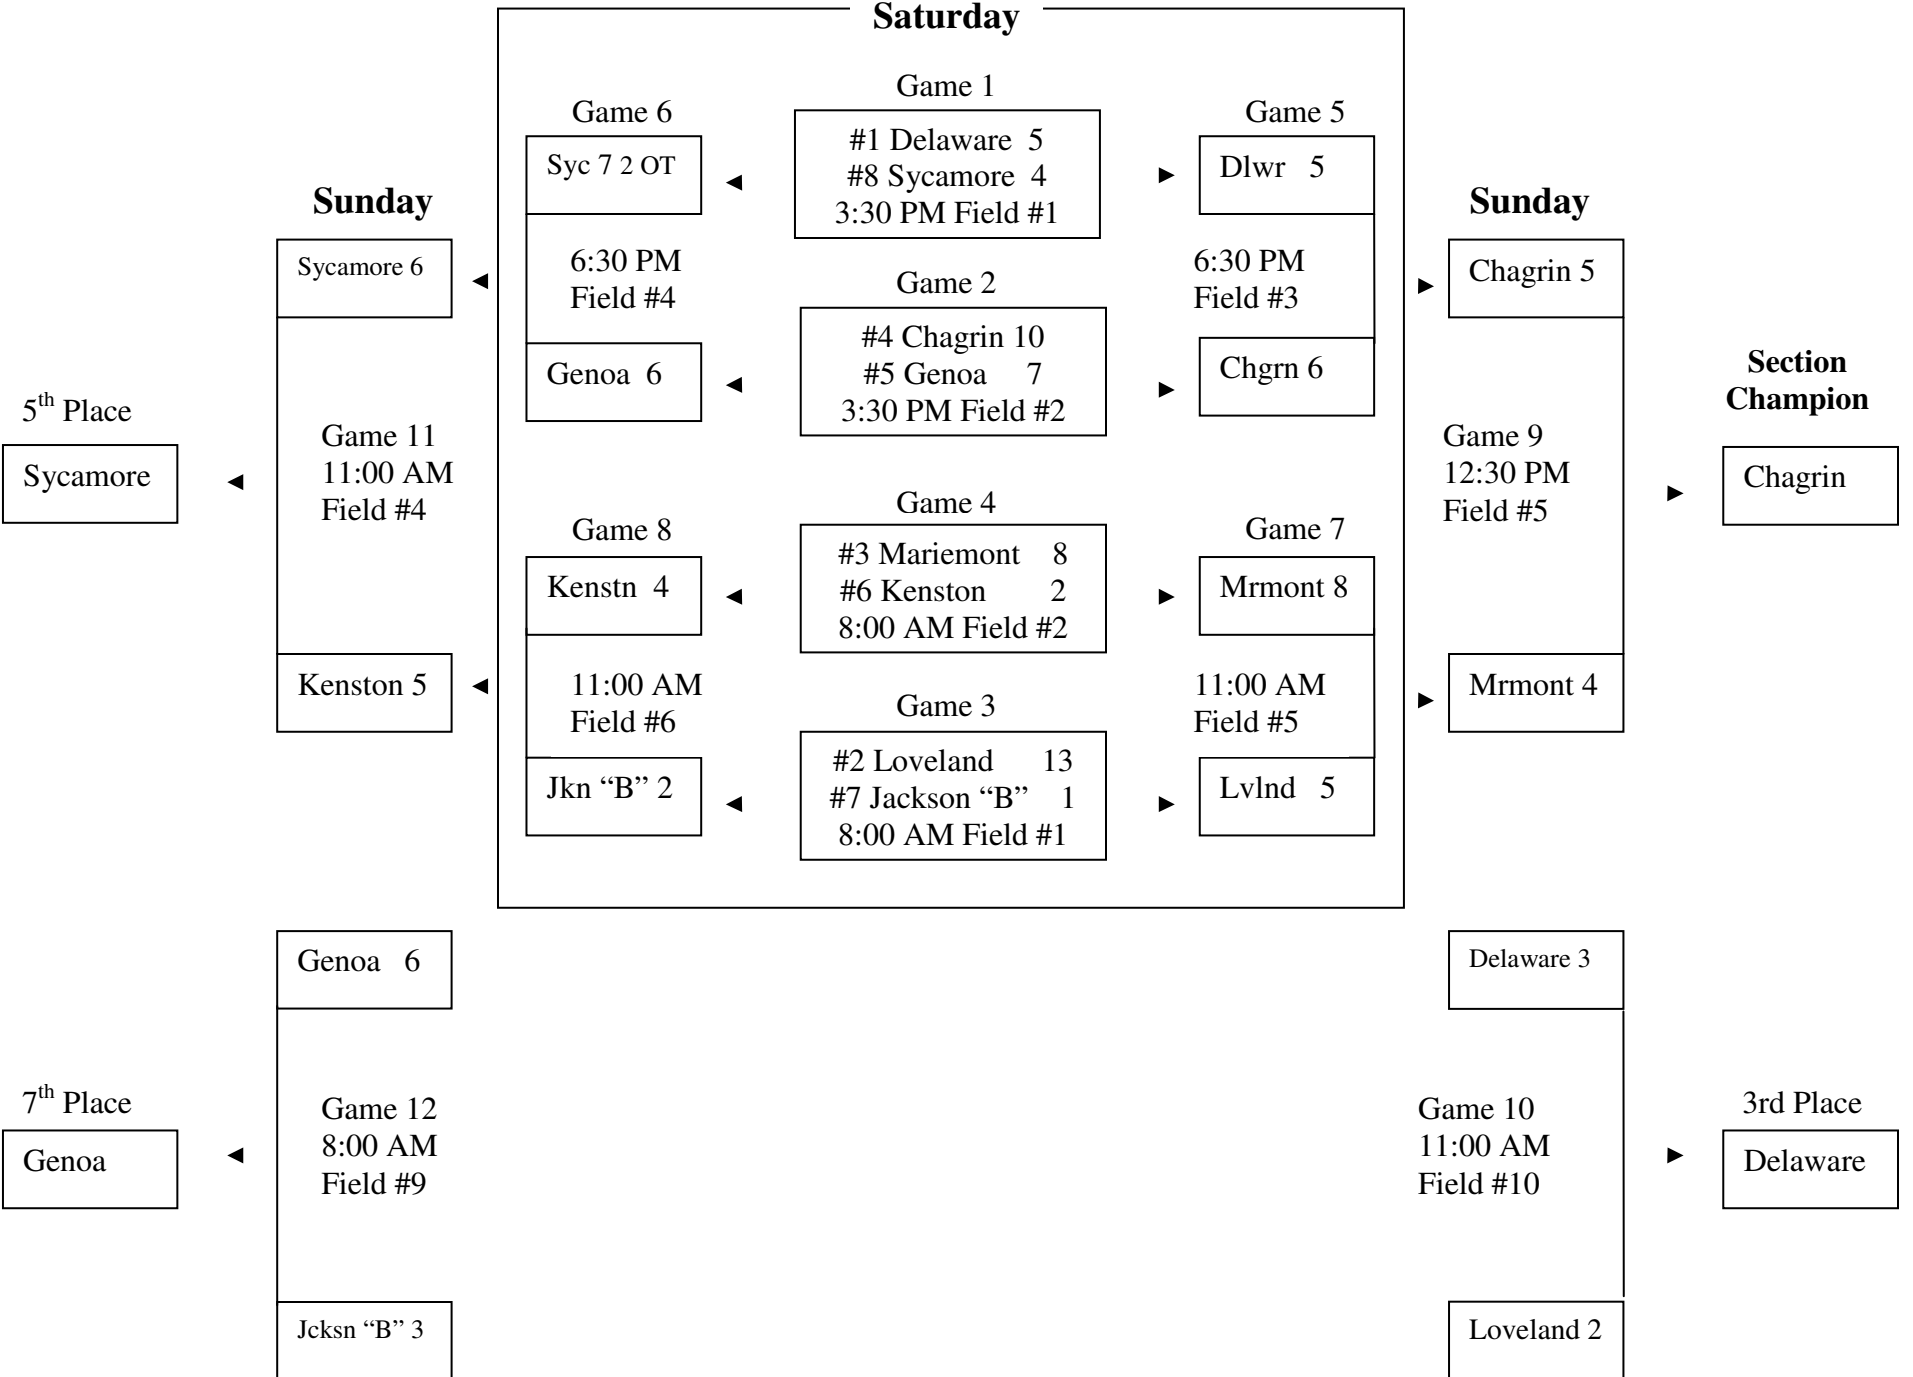

Division II – Blue Section

Saturday