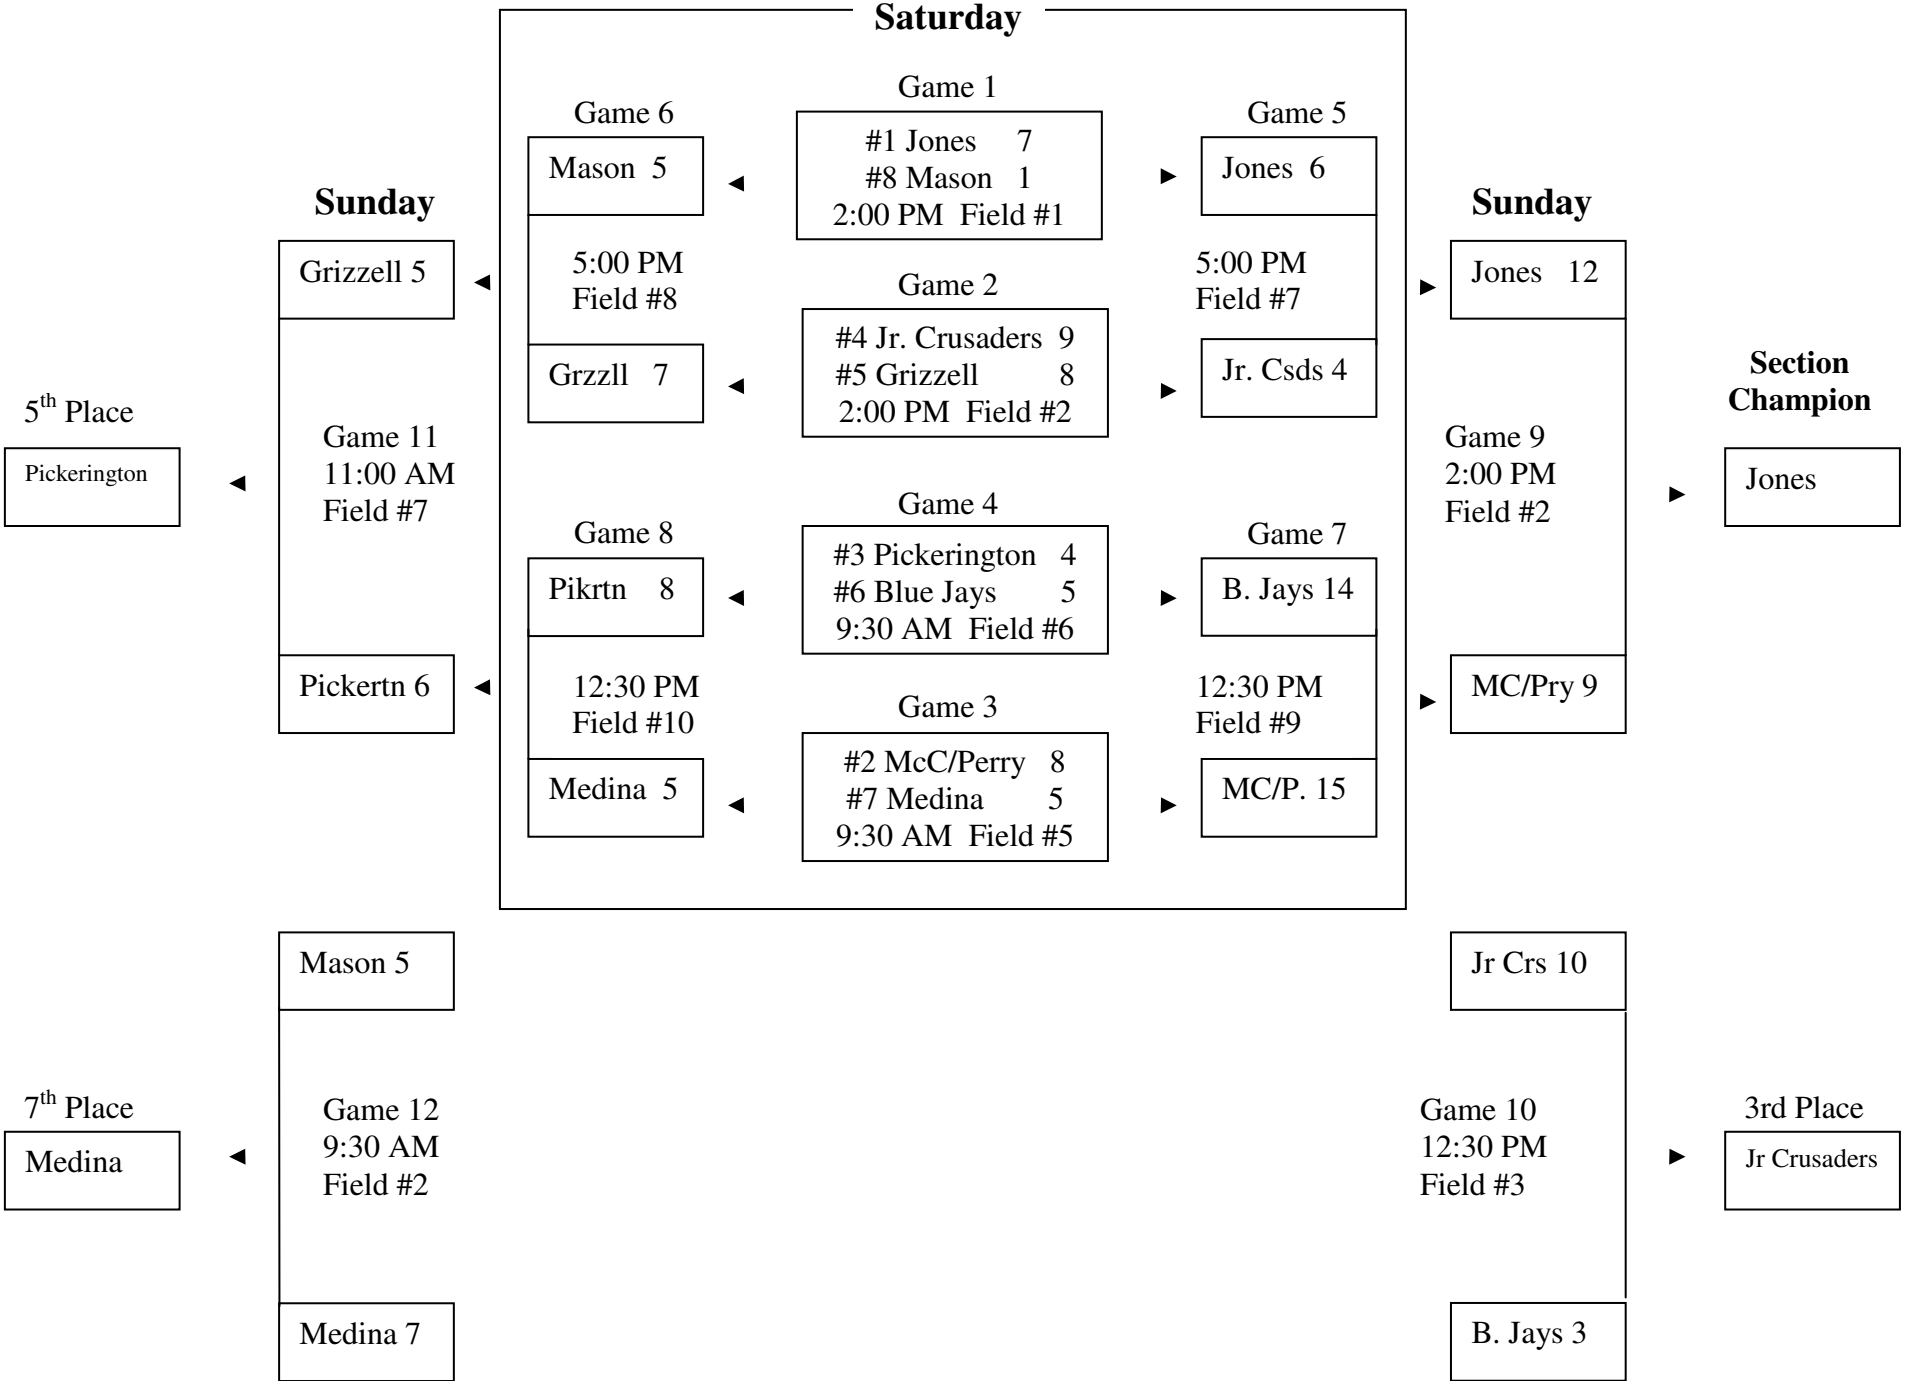

OMSLA 2009 State Tournament

Seedings and Final Results

No.	Team	Div.	Sec.	Seed	Finish	Record	No.	Team	Div.	Sec.	Seed	Finish	Record
1	Anthony Wayne	V	Red	4	4	1-2	41	Liberty	IV	Red	1	1-1	4-0
2	Bay Village	V	Blue	3	3	2-1	42	Loveland	II	Blue	2	4	1-2
3	Bexley	IV	Blue	7	4	1-2	43	Mariemont	II	Blue	3	2	2-1
4	Big Walnut	V	Blue	7	7	1-2	44	Mason	I	Red	8	8	0-3
5	Blue Jays	I	Red	6	4	1-2	45	Mason "B"	V	Red	2	3	2-1
6	Chagrin Falls	II	Blue	4	1-1	4-0	46	McCord/Perry	I	Red	2	2	2-1
7	Columbus Saints	III	Red	4	4	1-2	47	McCord/Perry "B"	III	Blue	6	8	0-3
8	Columbus Saints "B"	V	Blue	6	6	1-2	48	Medina	I	Red	7	7	1-2
9	Davis	III	Blue	2	3	2-1	49	Mentor	V	Red	7	7	1-2
10	Dayton Blue	III	Red	3	7	1-2	50	Milford	IV	Blue	2	6	1-2
11	Dayton Silver	IV	Blue	6	8	0-3	51	New Albany	III	Red	6	3	2-1
12	Delaware	II	Blue	1	3	2-1	52	New Albany "B"	V	Red	5	8	0-3
13	East Side	V	Blue	5	4	1-2	53	North Canton	III	Red	7	5	2-1
14	Fairfield	V	Blue	2	2	2-1	54	Orange	III	Blue	4	4	1-2
15	Gahanna	IV	Blue	5	2	2-1	55	Ottawa Hills	V	Blue	8	5	2-1
16	Genoa	II	Blue	5	7	1-2	56	Our Lady of Visitation	V	Red	8	6	1-2
17	Granville	IV	Blue	3	1-2	3-1	57	Pickerington	I	Red	3	5	2-1
18	Green	IV	Red	5	5	2-1	58	Pickerington "B"	IV	Red	7	7	1-2
19	Grizzell	I	Red	5	6	1-2	59	Revere	II	Red	6	8	0-3
20	Grizzell "B"	III	Red	8	8	0-3	60	Rocky River	I	Blue	7	6	1-2
21	Hastings	I	Blue	8	2	2-1	61	Rocky River "B"	IV	Red	8	8	0-3
22	Hilliard Heritage	V	Blue	1	1-1	4-0	62	Sells	I	Blue	6	7	1-2
23	Hilliard Weaver	V	Red	1	2	2-1	63	Sells "B"	V	Blue	4	8	0-3
24	Hudson	I	Blue	5	8	0-3	64	Shaker Heights	III	Blue	7	6	1-2
25	Hudson "B"	IV	Red	6	6	1-2	65	Shanahan	II	Red	3	2	2-1
26	Hyatts	II	Red	7	6	1-2	66	Solon	II	Red	1	1-2	3-1
27	Indian Hill	I	Blue	2	1-1	4-0	67	Springboro	IV	Blue	8	3	2-1
28	Indian Hill "B"	III	Blue	8	5	2-1	68	St. Paul	II	Red	4	3	2-1
29	Jackson	I	Blue	1	5	2-1	69	Strongsville	III	Blue	5	7	1-2
30	Jackson "B"	II	Blue	7	8	0-3	70	Summit Country Day	II	Red	5	5	2-1
31	John XXII Falcons	III	Red	5	6	1-2	71	Sycamore	II	Blue	8	5	2-1
32	Jones	I	Red	1	1-2	3-1	72	Sylvania	III	Blue	1	1-2	3-1
33	Jones "B"	II	Red	8	7	1-2	73	University School	IV	Blue	1	7	1-2
34	Junior Crusaders	I	Red	4	3	2-1	74	Walnut Springs	IV	Red	4	3	2-1
35	Karrer	I	Blue	4	4	1-2	75	Wellington	V	Red	3	1-2	3-1
36	Kenston	II	Blue	6	6	1-2	76	Westerville Heritage	IV	Red	3	2	2-1
37	Kent	III	Blue	3	2	2-1	77	Westlake	IV	Red	2	4	1-2
38	Lakota East	IV	Blue	4	5	2-1	78	Westside	II	Red	2	4	1-2
39	Lakota West	V	Red	6	5	2-1	79	Wooster	I	Blue	3	3	2-1
40	Lebanon	III	Red	1	2	2-1	80	Worthingway/Kilbourne	III	Red	2	1-1	4-0

Division I – Red Section

Saturday