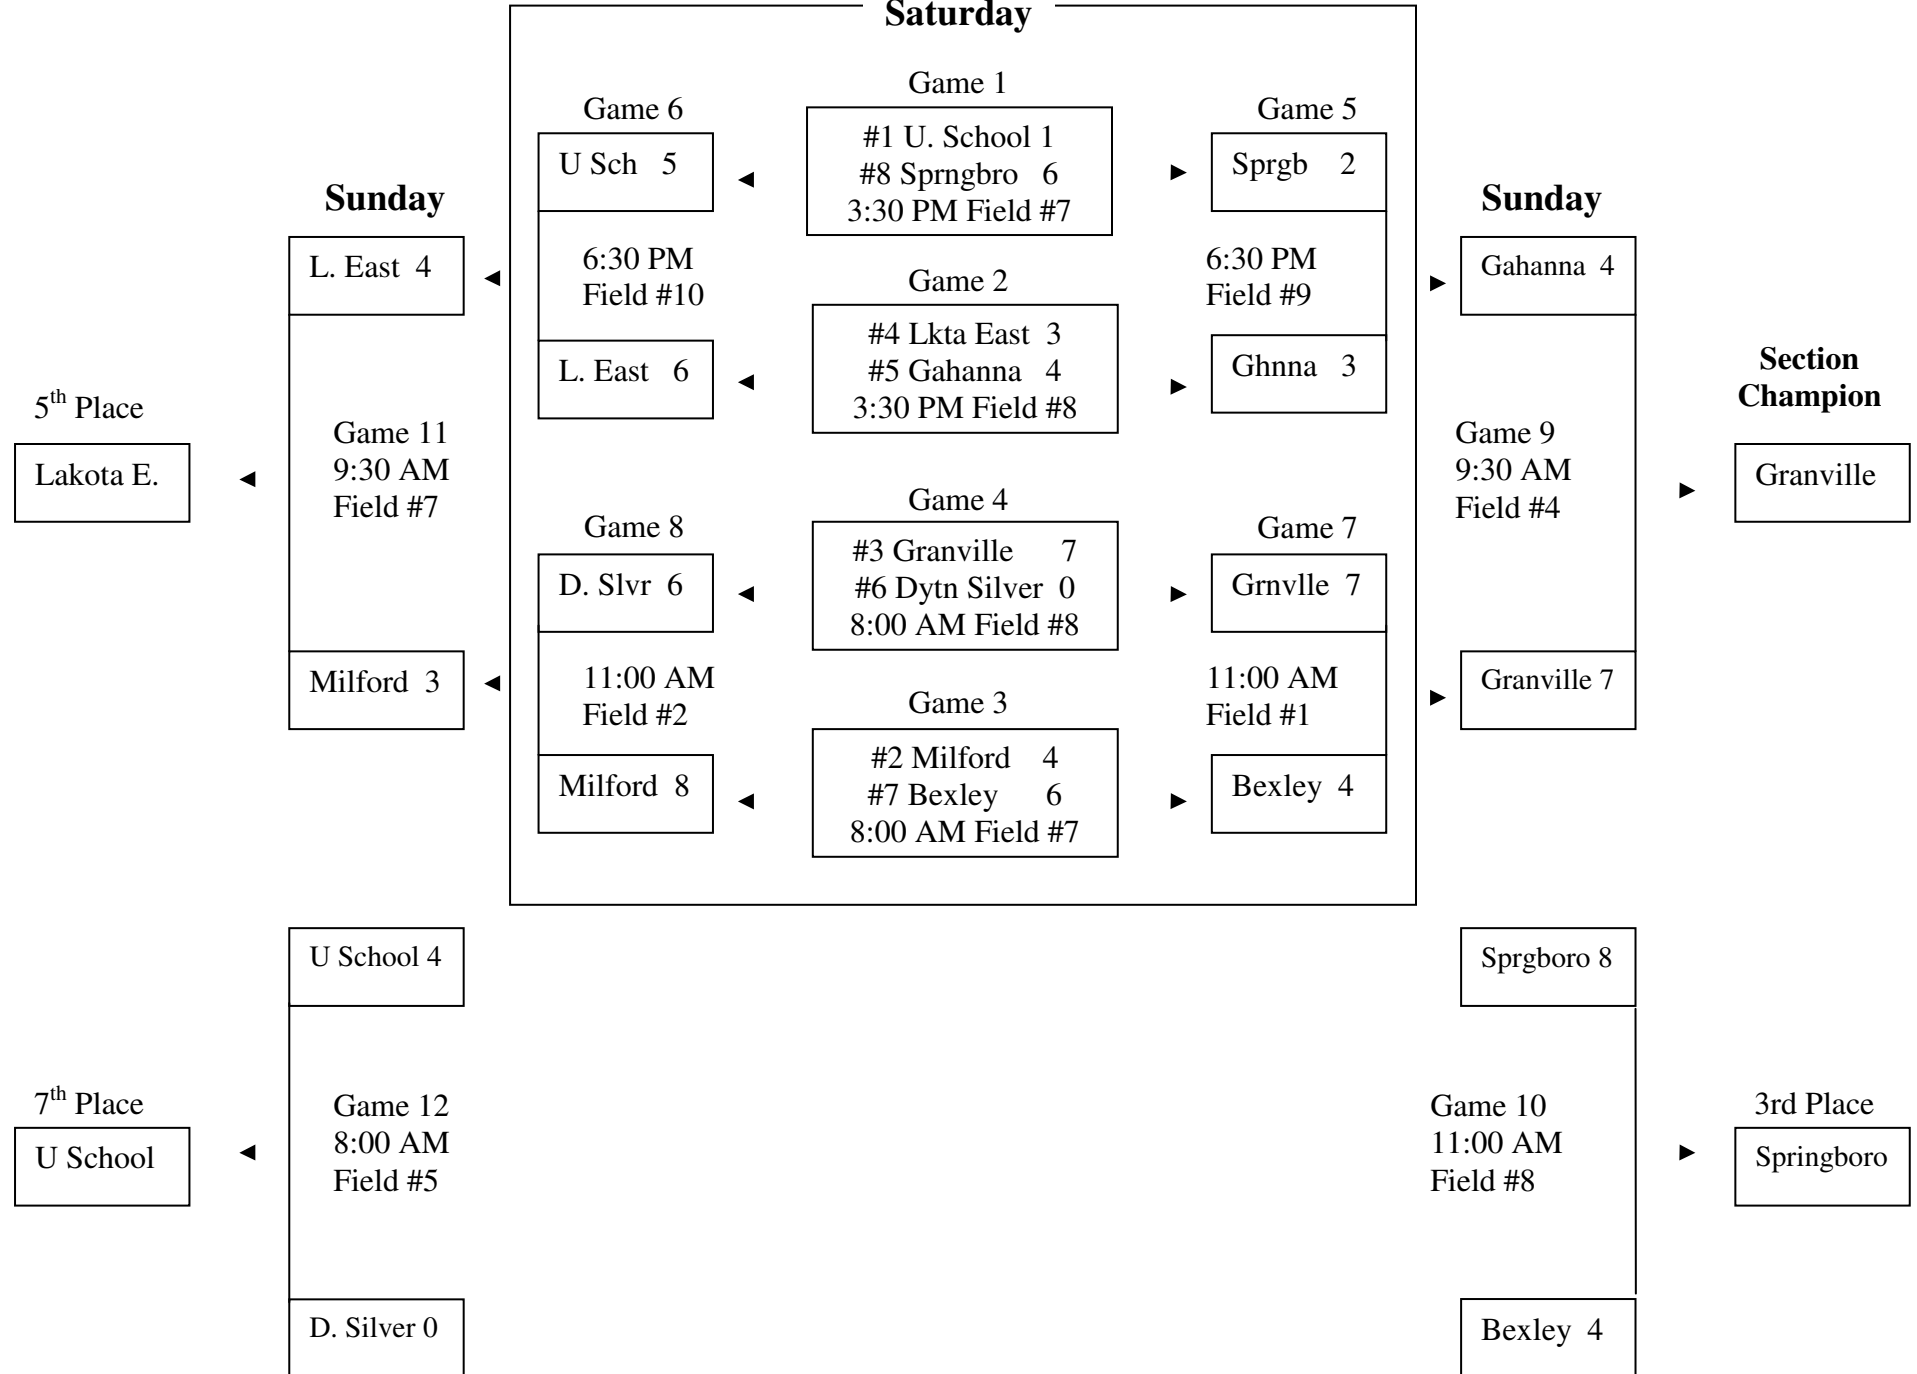

Sunday

5th Place

**Section
Champion**

7th Place

3rd Place

Division IV – Blue Section

Saturday

Division V – Red Section