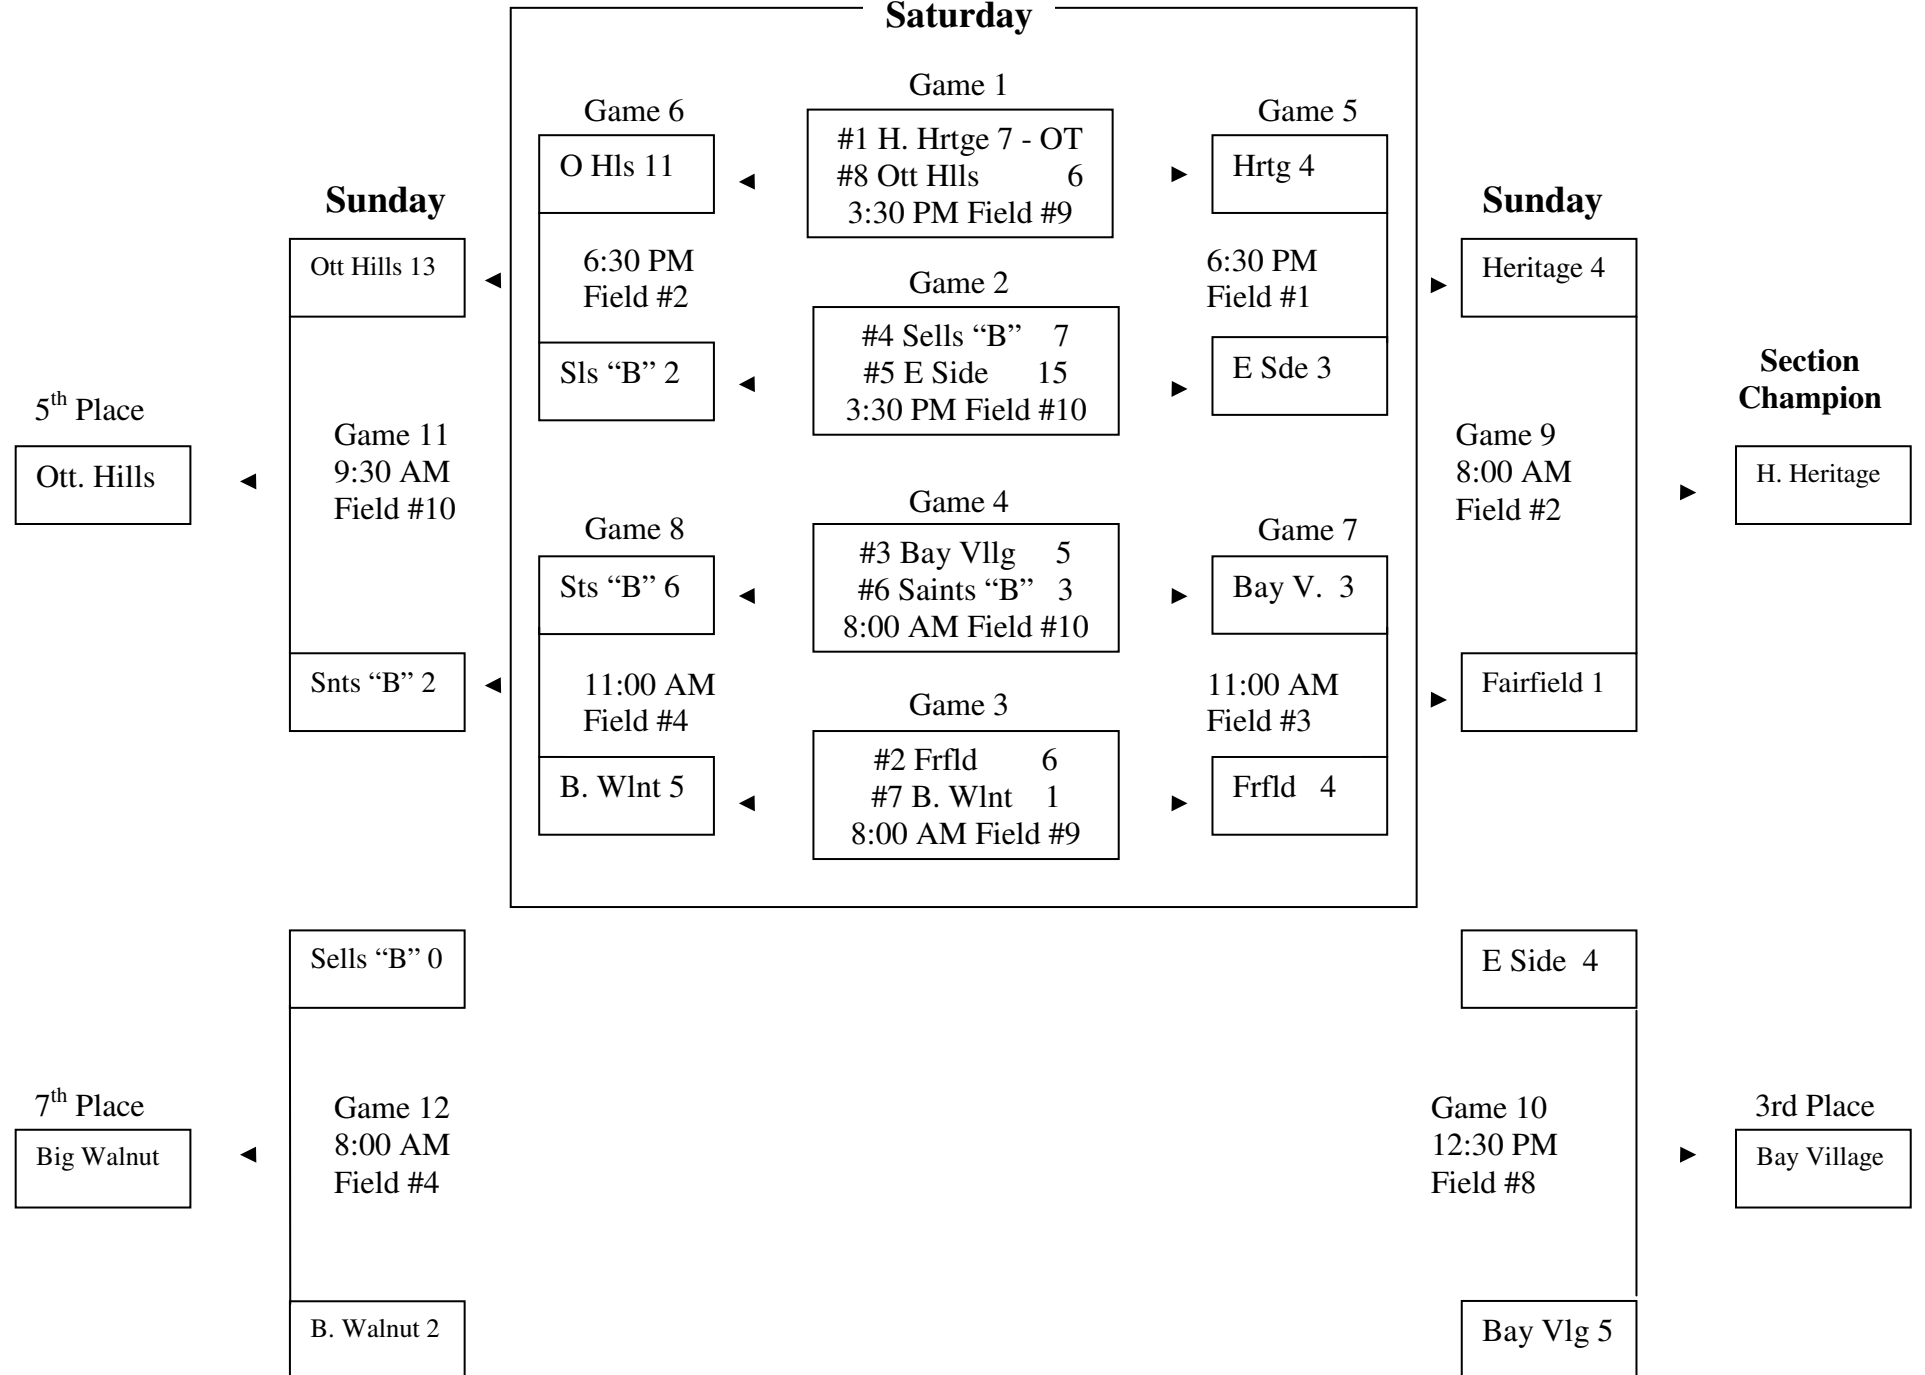

Division V – Blue Section

Saturday