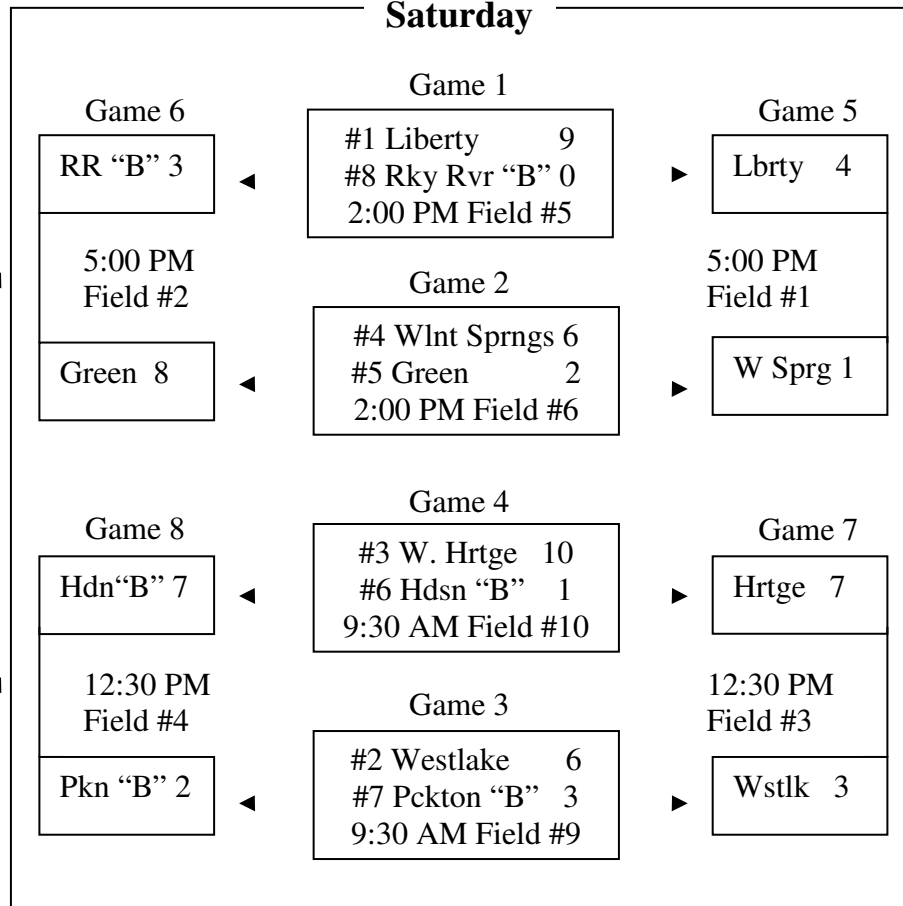

Division I – Red Section

Saturday

Division I – Blue Section

Division II – Red Section

Saturday

Division II – Blue Section

Saturday

Division III – Red Section

Saturday

Division III – Blue Section

Saturday

Sunday

Sunday

Division IV – Red Section

Saturday

Sunday

Sunday

5th Place

**Section
Champion**

7th Place

3rd Place

Division IV – Blue Section

Saturday

Division V – Red Section