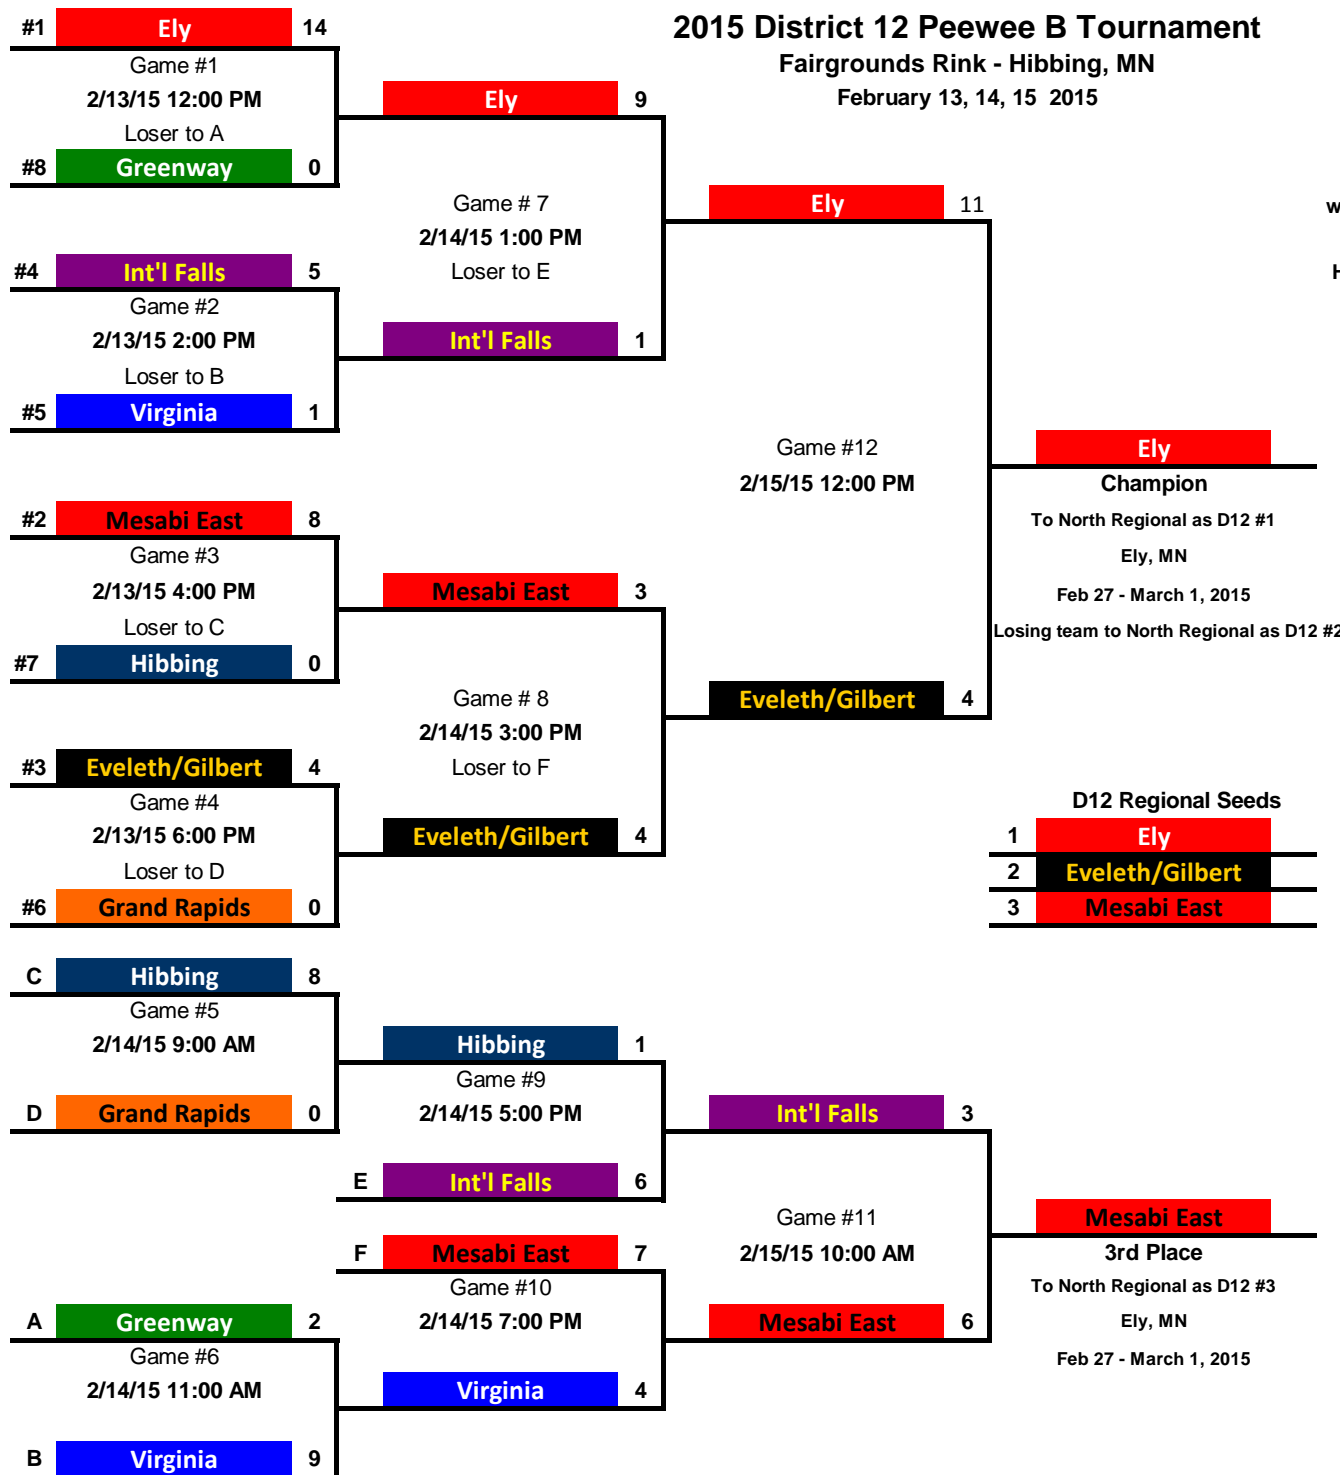

2015 District 12 Peewee B Tournament

Fairgrounds Rink - Hibbing, MN

February 13, 14, 15 2015

Tournament Director:

Nacole Galatz

pngalatz@msn.com

Phone: (218) 929-9841

www.d12hockey.com/page/show/111533-district-tournaments

Highest seeded team is always the home team - wears white.

SEED:	Team:
#1	Ely
#2	Mesabi East
#3	Eveleth/Gilbert
#4	Int'l Falls
#5	Virginia
#6	Grand Rapids
#7	Hibbing
#8	Greenway

Game #	Game Time:	H	V
1	2/13/15 12:00 PM	14	0
2	2/13/15 2:00 PM	5	1
3	2/13/15 4:00 PM	8	0
4	2/13/15 6:00 PM	4	0
5	2/14/15 9:00 AM	8	0
6	2/14/15 11:00 AM	9	2
7	2/14/15 1:00 PM	9	1
8	2/14/15 3:00 PM	3	4
9	2/14/15 5:00 PM	6	1
10	2/14/15 7:00 PM	7	4
11	2/15/15 10:00 AM	6	3
12	2/15/15 12:00 PM	11	4

17 Minute periods; 2 minute minor penalties

OT Overtime will be in the following format:

- (1) 2 min rest. 10 min 5 on 5 sudden death
Resurface
- (2) 10 min 5 on 5 sudden death
2 min rest. 10 min 5 on 5 sudden death
Resurface
Repeat from 2 until winner declared