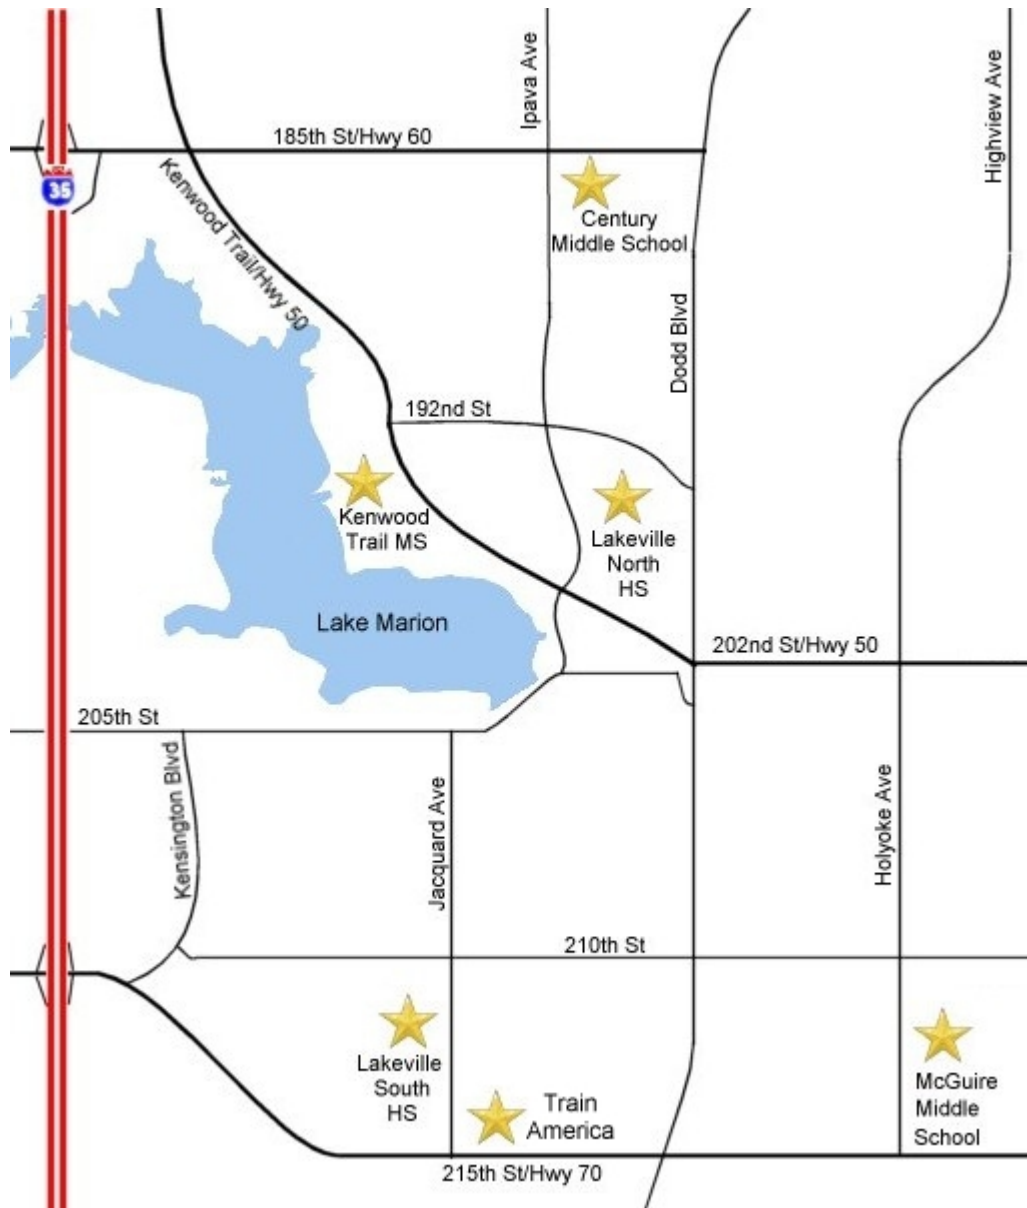

Lakeville South GIRLS' BASKETBALL

ASSOCIATION

Home of the Cougars

Map to Schools

Directions to Lakeville South High School - 21135 Jacquard Avenue
From I-35, exit at County Highway 70. Go east on Hwy 70, and turn left (north) on Jacquard Avenue. The school is on the left side of Jacquard Avenue.

Directions to McGuire Middle School - 21220 Holyoke Avenue West

From I-35, exit at County Highway 70. Go east on Hwy 70, and turn left (north) on Holyoke Avenue. The school is on the right side of Holyoke Avenue.

Directions to Lakeville North High School - 19600 Ipava Avenue Avenue

Exit I-35 at 185th Street. Go east to Ipava Avenue, and then south on Ipava Avenue. Lakeville North High School is located approximately 1 mile south of Century Middle School. If you are coming from Hwy 70, turn north on Dodd Blvd. LNHS will be on the left side about 1.5 miles north of Hwy 70.