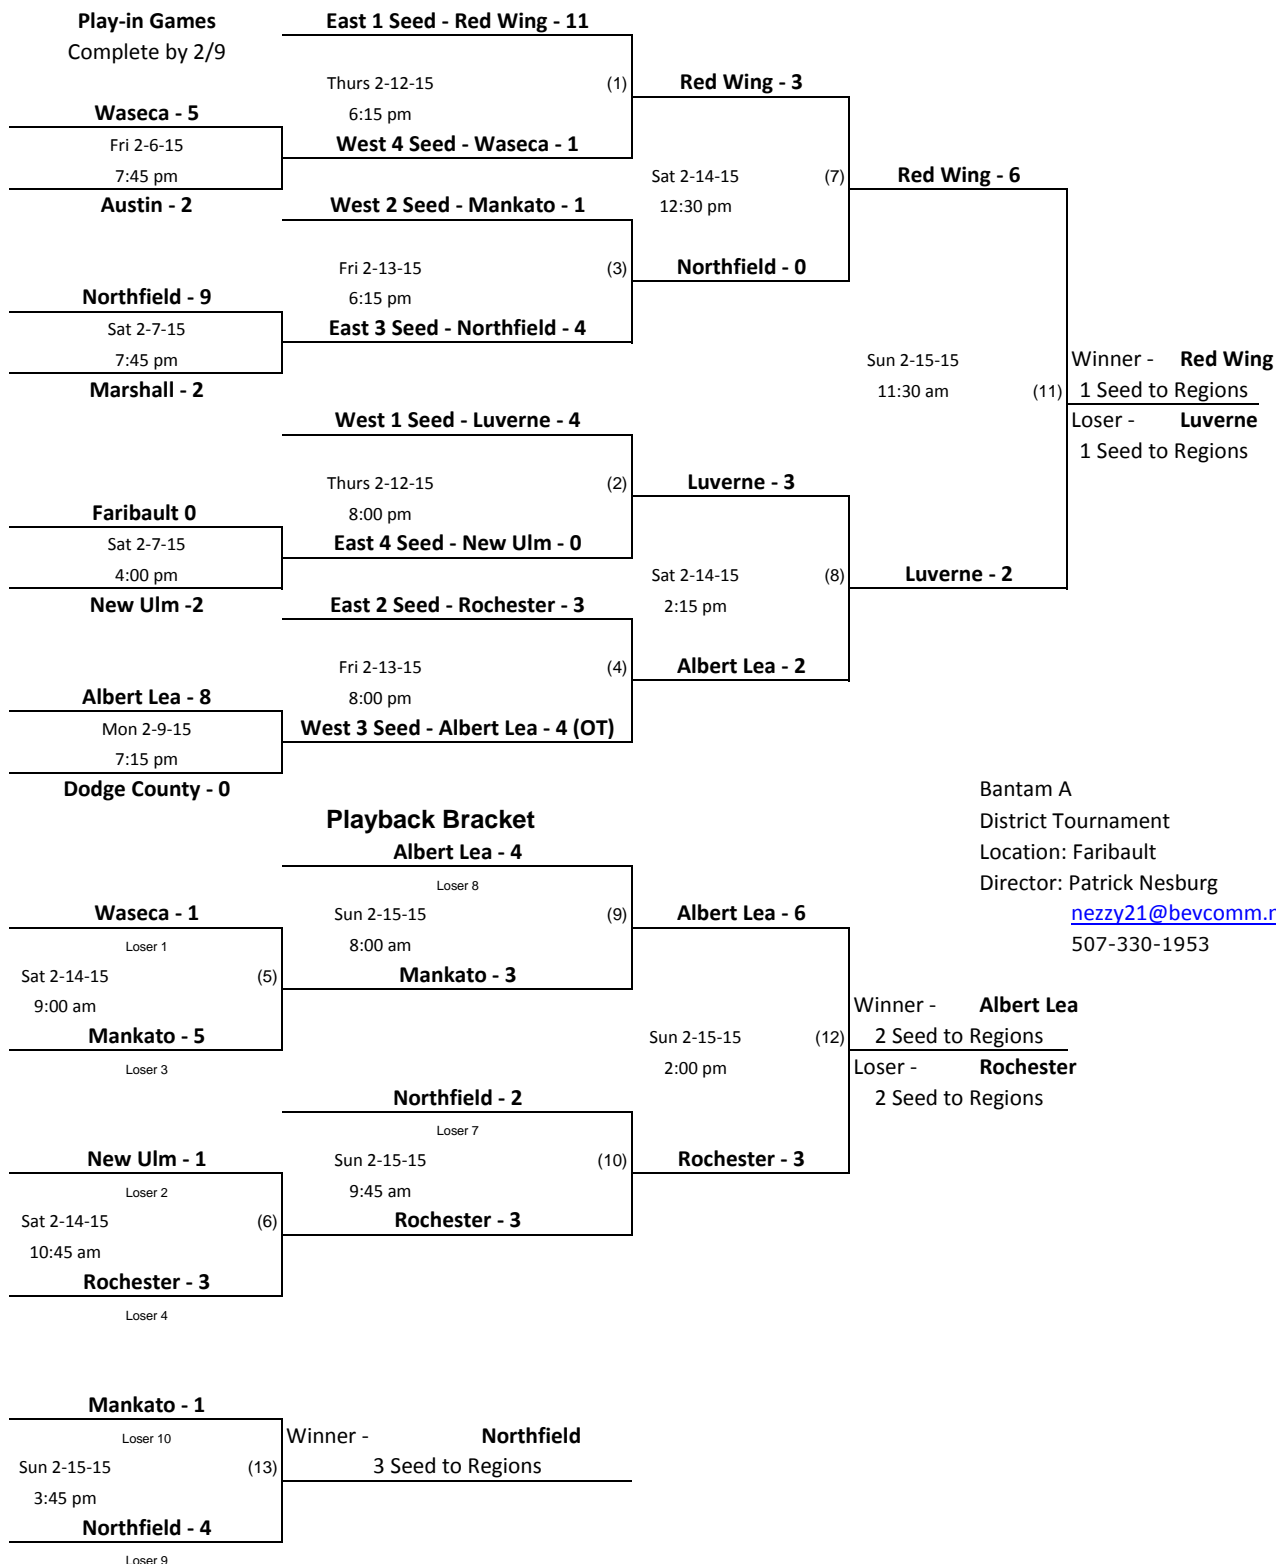

Minnesota Hockey District 9 Bantam A League Play-offs

Games played in Faribault at the Faribault Ice Arena

The Highest Seed in Each Game is the Home Team

Play-in Games
Complete by 2/9

Bantam A
District Tournament
Location: Faribault
Director: Patrick Nesburg
nezzy21@bevcomm.net
507-330-1953