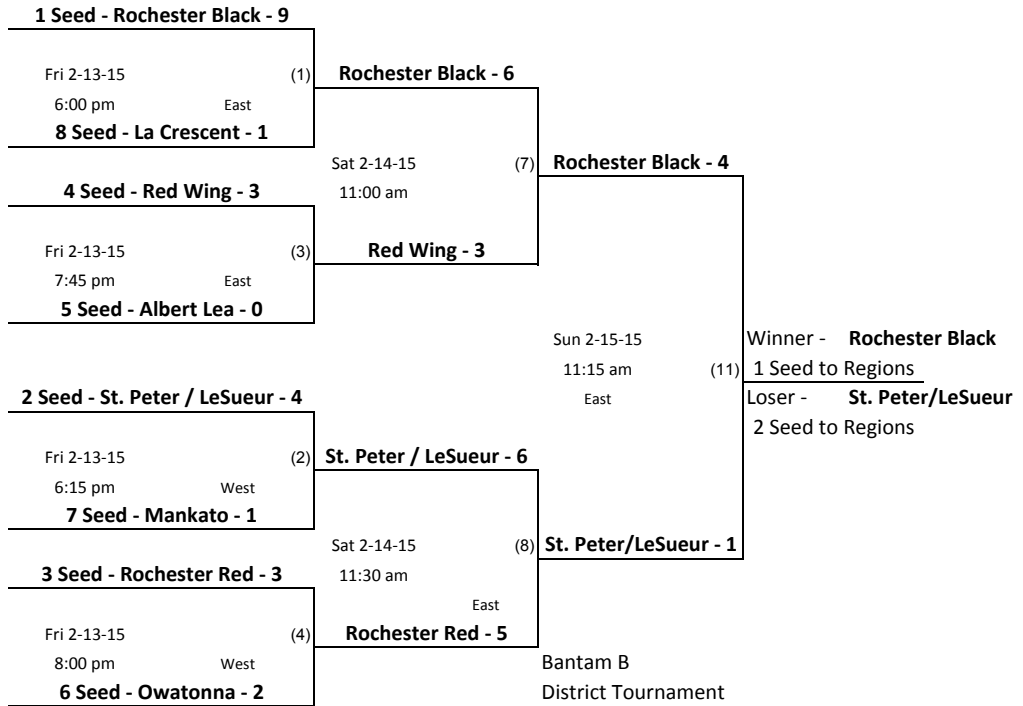

Minnesota Hockey District 9 Bantam B League Play-offs

Games played in Owatonna at Four Seasons Arena

The Highest Seed in Each Game is the Home Team

Bantam B
 District Tournament
 Location: Owatonna Four Seasons Arena
 Director: Beth Bogen
chipshot@charter.net
 507-456-6082

Playback Bracket