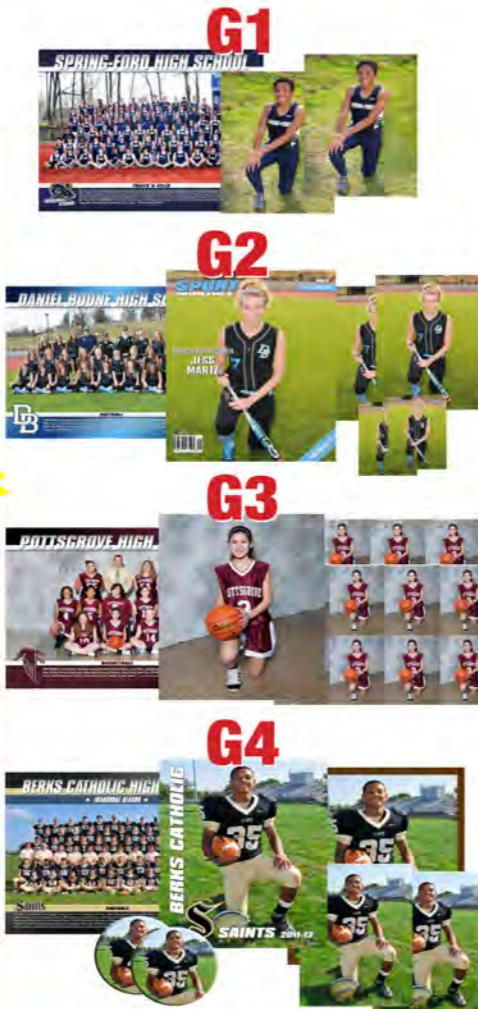

XP XTREME PACKAGE

ONLY \$79

XT XTREME T-SHIRT

ONLY \$49

Mark your size in gray box on order form.

You have the opportunity to create your own package to fit your needs!

CREATE-A-PACK

Any 3 for \$33
4 for \$40 or 5 for \$45

ITEM	PRICE
(1) - 8" x 10" Individual Portrait	X1
(2) - 5" x 7" Individual Portraits	X2
(4) - 4" x 5" Individual Portraits	X3
(8) - Wallet Portraits	X4
(1) - 8" x 10" Magazine Cover	X5
(2) - Photo Buttons	X6
(2) - Wallet Magnets	X7
(1) - Player Pennant	X8
(1) - 8 x 10 Corner Caption Portrait	X9
(2) - 5 x 7 Corner Caption Portraits	X10