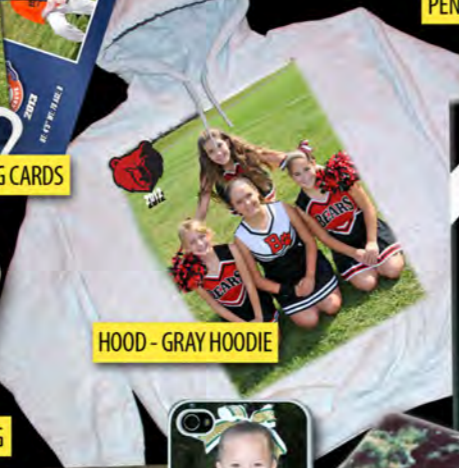

CAG - CALENDAR MAGNET

BTG - BIG TICKET MAGNET

MC8 - MAGAZINE COVER

TC8 - TRADING CARDS

BU - PHOTO BUTTONS

BT - GEAR BAG TAG

HOOD - GRAY HOODIE

PEN - PLAYER PENNANT

MP - MOUSE PAD

PP8 - PHOTO PANEL DIGI-MATE

PPDM - PHOTO PANEL DIGI-MATE

IP - IPHONE COVER (4/4S/5)

BLK - PHOTO BLANKET

XTREME! PACKAGE

NEW

This Exciting New Package Will Feature Graphically Enhanced Multi-Pose Prints - As Illustrated Above.

Please Note: Each Poster Package Is 100% Custom. The Package Will Include One 16"x20" Print, One 10"x13" Print, And A Player Pennant!

XP - XTREME PACKAGE

XT - XTREME T-SHIRT

Awesome New Personalized T-Shirt Will Be Enhanced With Your Team Logo And Your Team Colors!! T-Shirt Is 5.5 oz. 100% Polyester Jersey Knit With An Ultra-Soft Cotton Feel. It's Available In Sizes From S, M, L, XL And XXL.