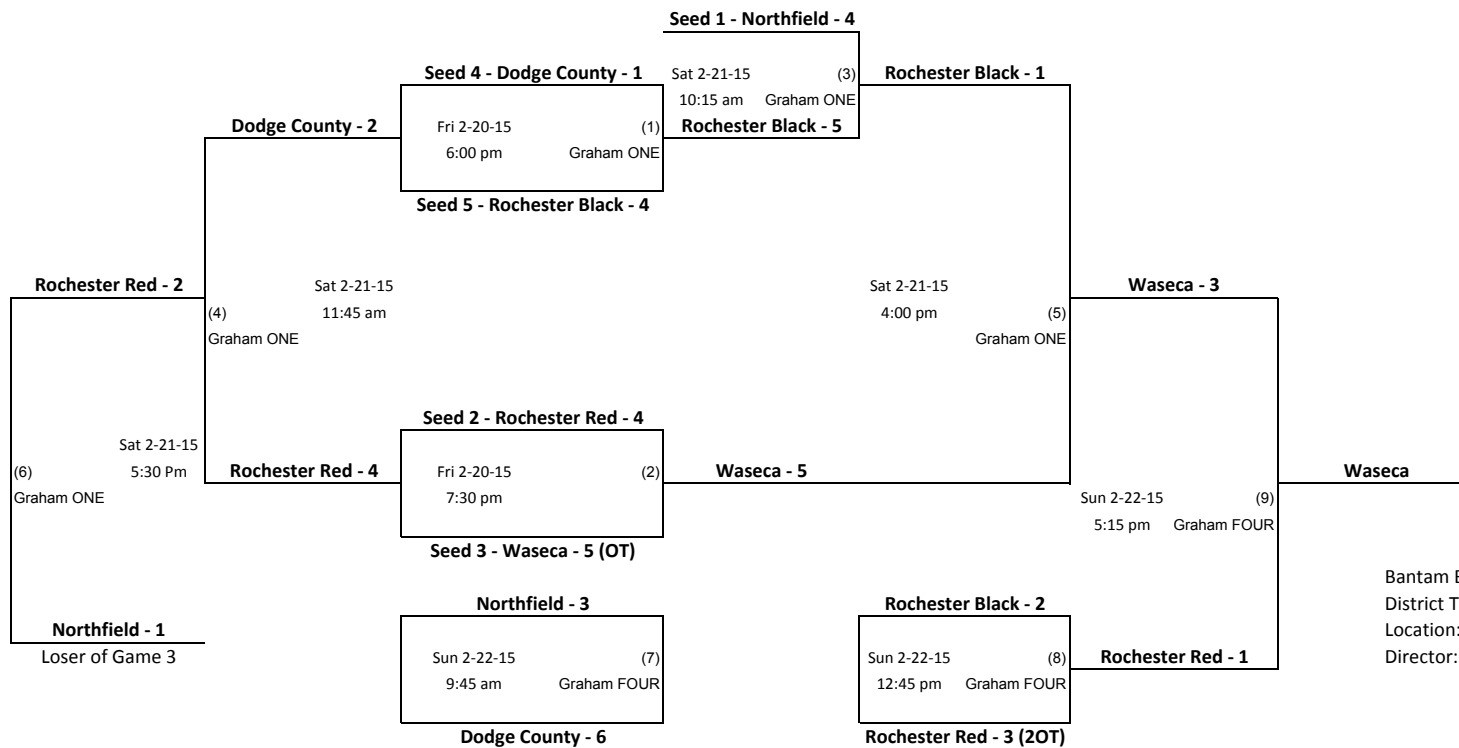

Minnesota Hockey District 9 Bantam B2 League Championship

Games played in Rochester at Graham Arena
The Highest Seed in Each Game is the Home Team

Bantam B2
 District Tournament
 Location: Rochester Graham Arena.
 Director: Robert Cothorn
robertcothorn@yahoo.com
 507-272-3415