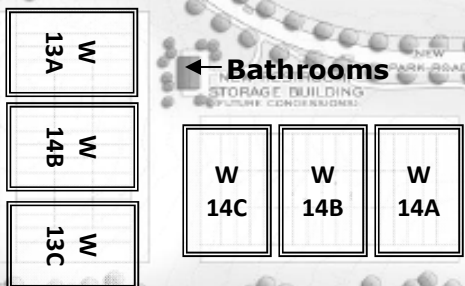

← Eldorado Parkway

North Entrance

DIRECTIONS TO FC Dallas Complex:
West (Left from North Entrance) on Eldorado
Then South (left) on Frisco Rd

Park Rules Highlights:
Use designated parking areas
Properly dispose of all trash
No pets of any size are allowed near the game fields or concession plazas
No smoking, no alcoholic beverages
Observe all city ordinances

FOR RAINOUTS AND FIELD CONDITIONS: 972-738-9095

North County Road

**NO PARKING, NOT STOPPING, NO DROP OFFS!
Do not park on neighborhood streets!**

Master Plan
of

WARREN
SPORTS COMPLEX

CITY OF FRISCO
parks & recreation department

Warren Sports Complex Field Map—Soccer Spring 2014
7599 Eldorado Parkway, Frisco, TX 75034
Do not park on North County Road or Sunflower Way

East Entrance