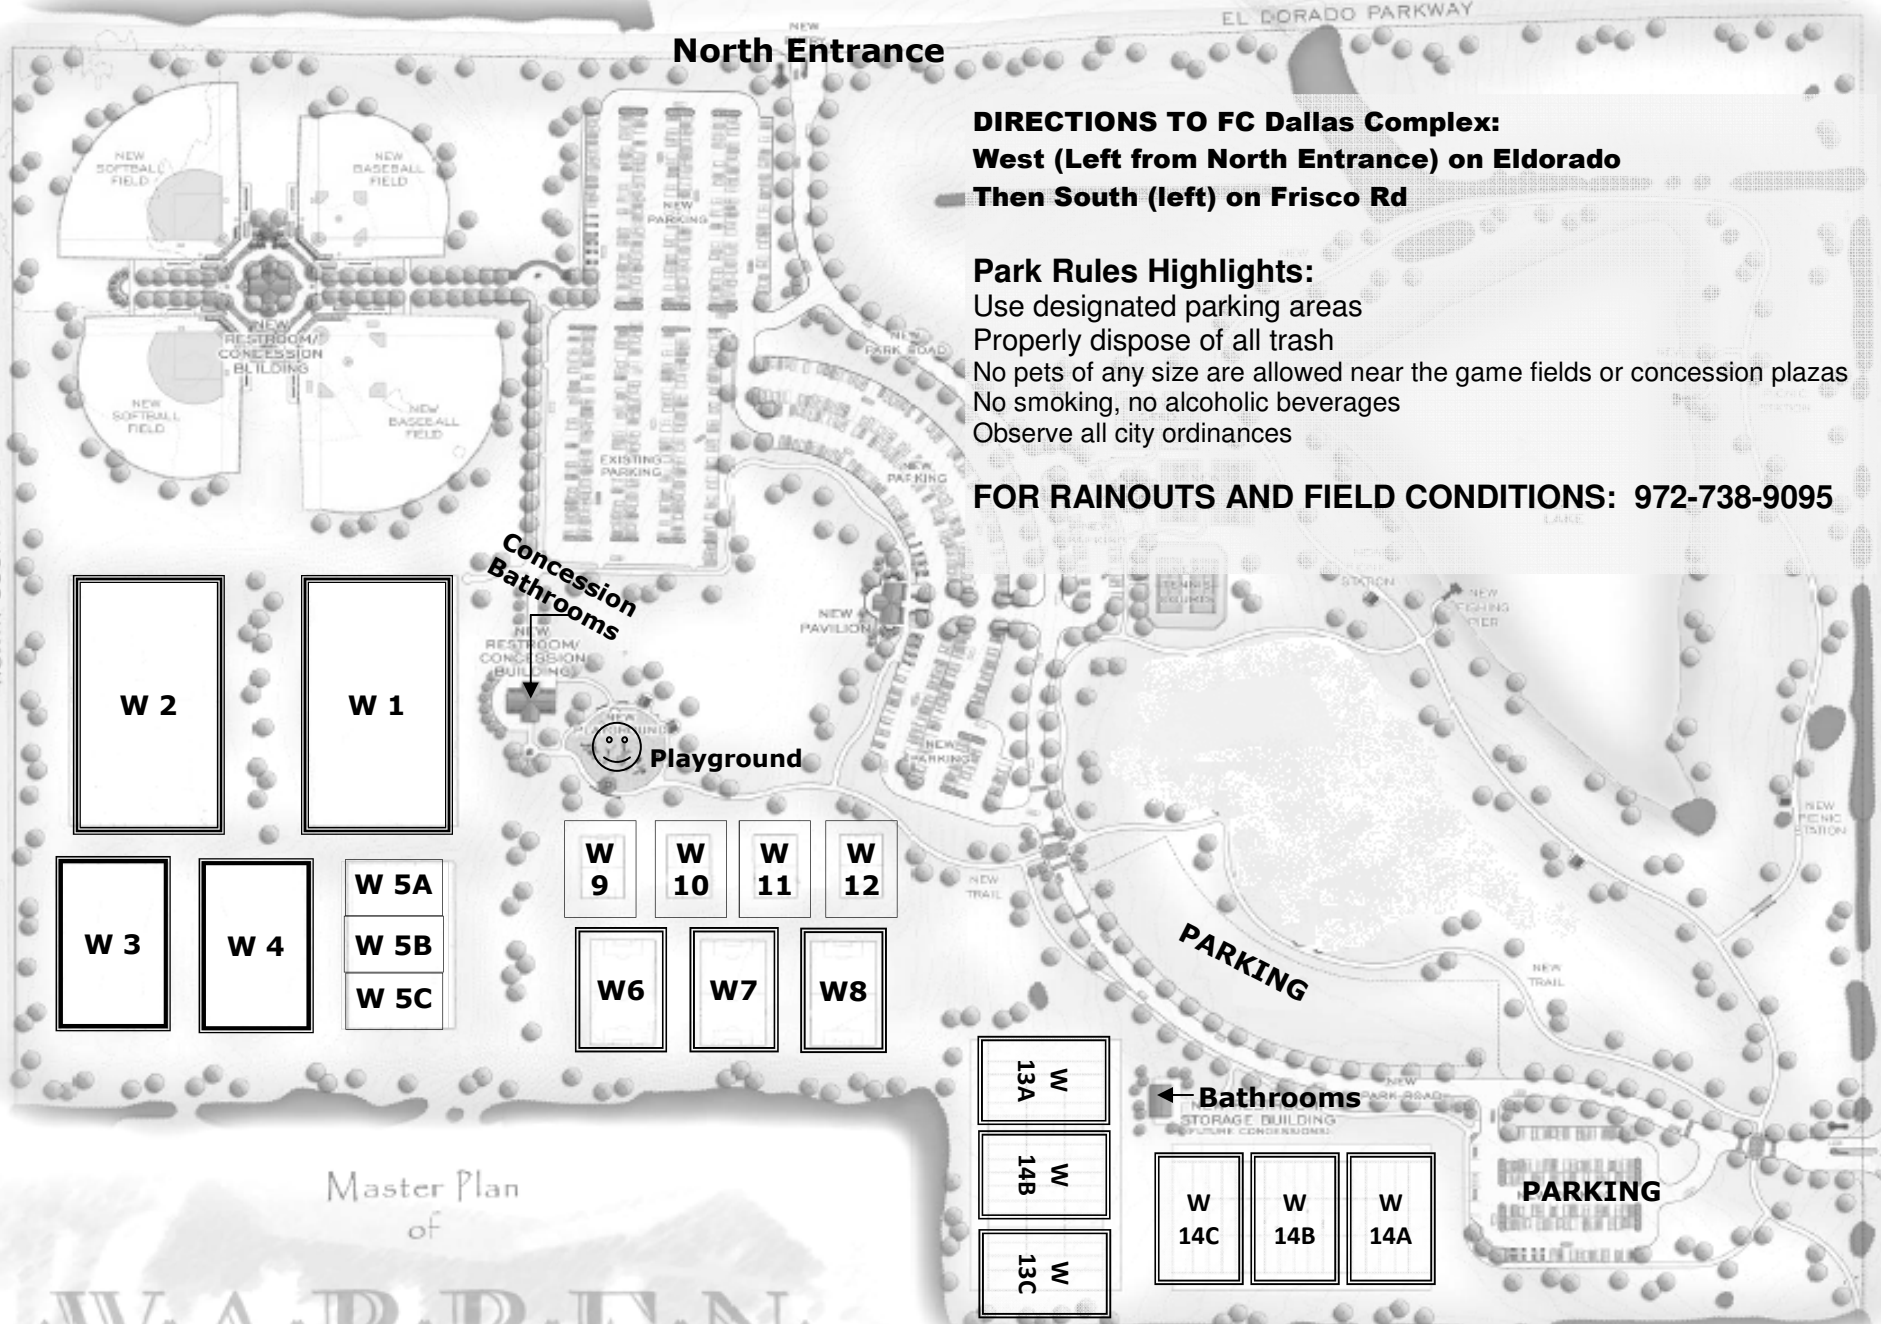

← Eldorado Parkway

North Entrance

DIRECTIONS TO FC Dallas Complex:
West (Left from North Entrance) on Eldorado
Then South (left) on Frisco Rd

Park Rules Highlights:
Use designated parking areas
Properly dispose of all trash
No pets of any size are allowed near the game fields or concession plazas
No smoking, no alcoholic beverages
Observe all city ordinances

FOR RAINOUTS AND FIELD CONDITIONS: 972-738-9095

North County Road

**NO PARKING, NOT STOPPING, NO DROP OFFS!
Do not park on neighborhood streets!**

Master Plan
of

WARREN
SPORTS COMPLEX

CITY OF FRISCO
parks & recreation department

Warren Sports Complex Field Map—Soccer Spring 2014
7599 Eldorado Parkway, Frisco, TX 75034
Do not park on North County Road or Sunflower Way

East Entrance