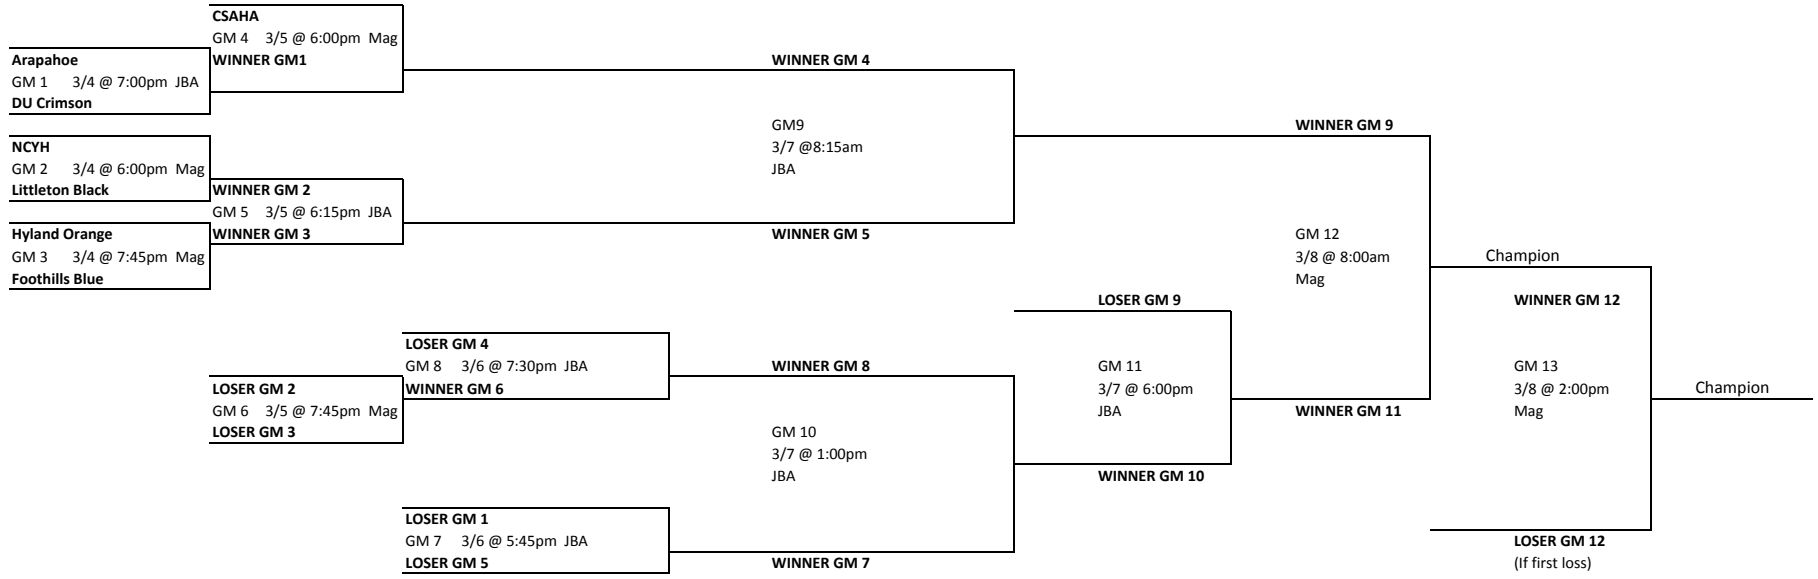

## CCYHL PWB PRESIDENTS DIVISION PLAYOFFS

Double Elimination

PWB Presidents Division CCYHL Playoffs

Game #	Date/Time	Rink	Opponents
GM 1	3/4 @ 7:00pm	JBA	Seed 4 vs Seed 5
GM 2	3/4 @ 6:00pm	Mag	Seed 3 vs Seed 6
GM 3	3/4 @ 7:45pm	Mag	Seed 2 vs Seed 7
GM 4	3/5 @ 6:00pm	Mag	Seed 1 vs Winner GM 1
GM 5	3/5 @ 6:15pm	JBA	Winner GM 2 vs Winner GM 3
GM 6	3/5 @ 7:45pm	Mag	Loser GM 2 vs Loser GM 3
GM 7	3/6 @ 5:45pm	JBA	Loser GM 4 vs Winner GM 6
GM 8	3/6 @ 7:30pm	JBA	Loser GM 5 vs Loser GM 1
GM 9	3/7 @ 8:15am	JBA	Winner GM 4 vs Winner GM 5
GM 10	3/7 @ 1:00pm	JBA	Winner GM 8 vs Winner GM 7
GM 11	3/7 @ 6:00pm	JBA	Loser GM 9 vs Winner GM 10
GM 12	3/8 @ 8:00am	Mag	Winner GM 9 vs Winner GM 11
GM 13	3/8 @ 2:00pm	Mag	Winner GM 12 vs Loser GM 12