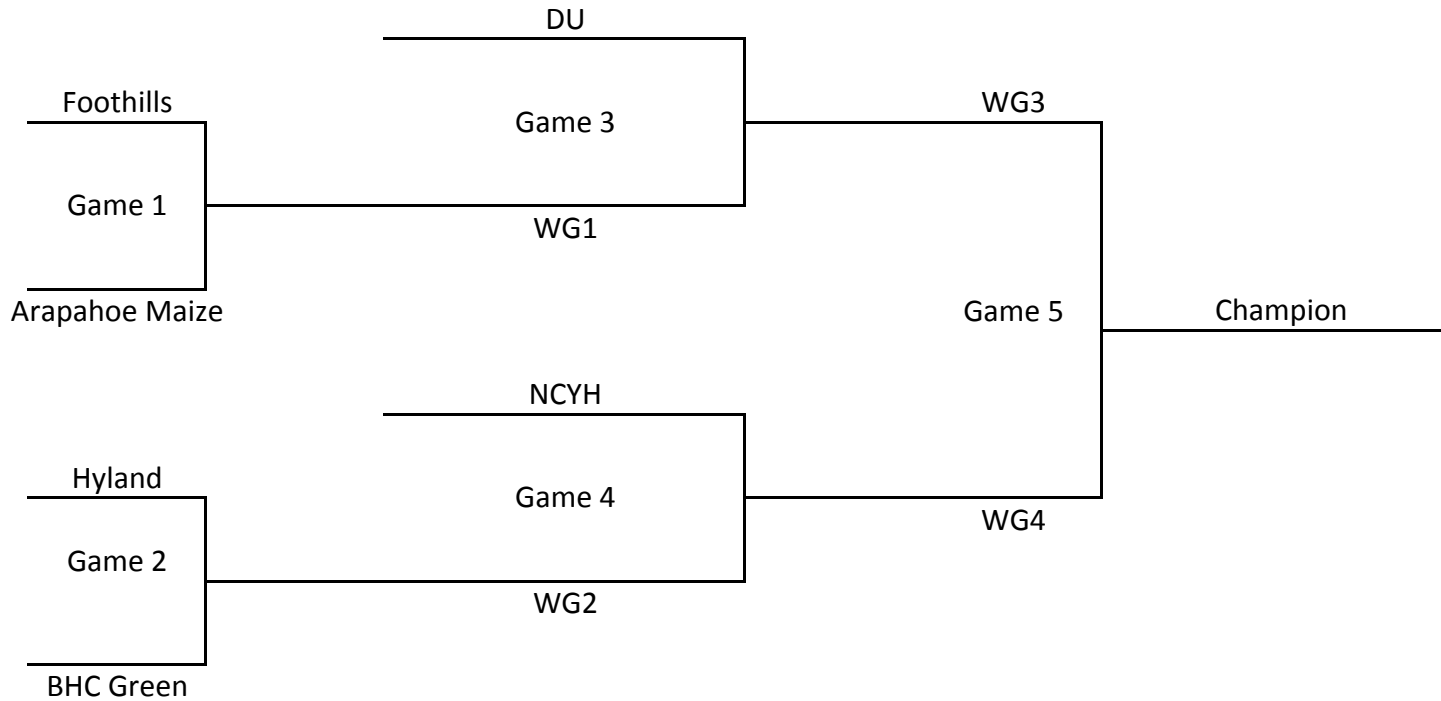

CCYHL Playoffs - Bantam A Governor's Division

Single Elimination

<u>Game #</u>	<u>Day</u>	<u>Date</u>	<u>Time</u>	<u>Rink</u>
Game 1	Wednesday	3/4/2015	6:55 PM	Edge East
Game 2	Wednesday	3/4/2015	8:30 PM	Edge East
Game 3	Saturday	3/7/2015	10:45 AM	Edge East
Game 4	Saturday	3/7/2015	12:15 PM	Edge East
Game 5	Sunday	3/8/2015	2:45 PM	Edge East