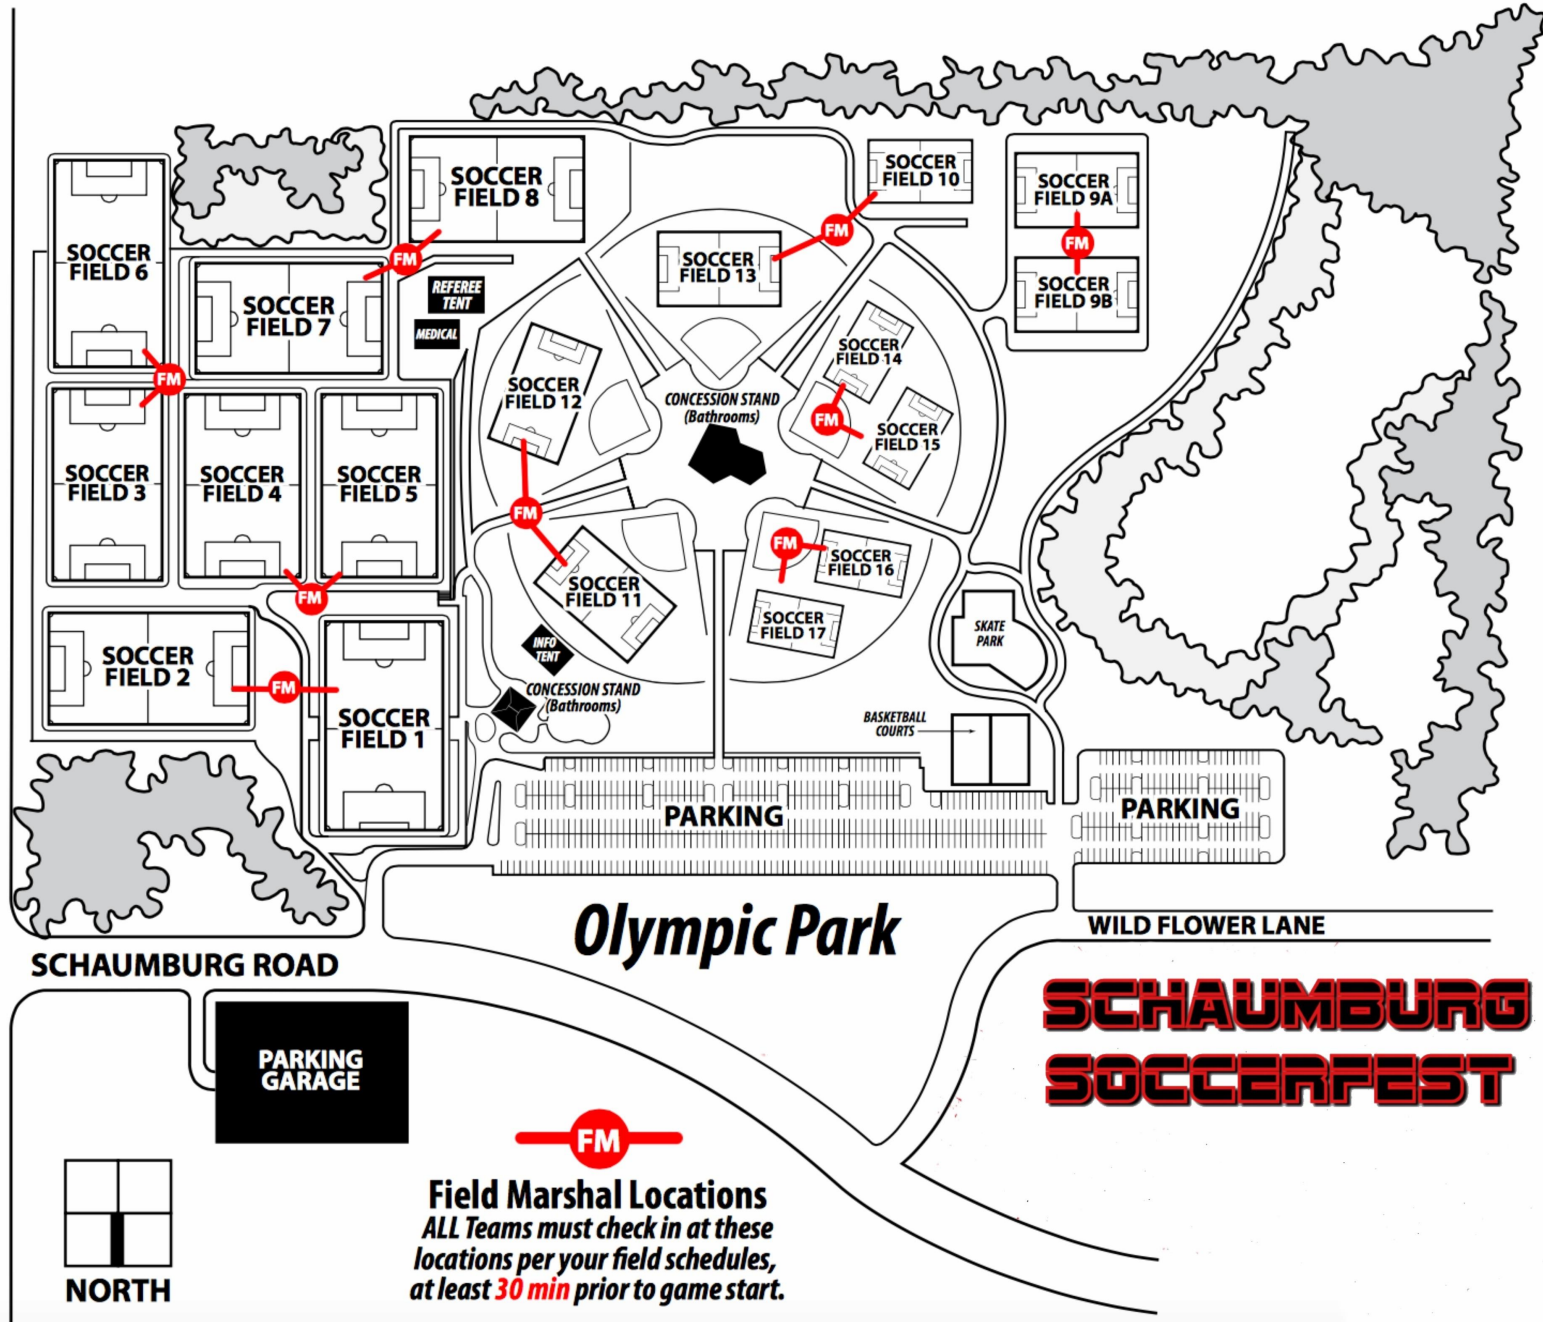

I290/ROUTE 53

MARTINGALE ROAD

SCHAUMBURG ROAD

WILD FLOWER LANE

# Olympic Park

# SCHAUMBURG SOCCERFEST

**FM**

**Field Marshal Locations**  
 ALL Teams must check in at these locations per your field schedules, at least 30 min prior to game start.