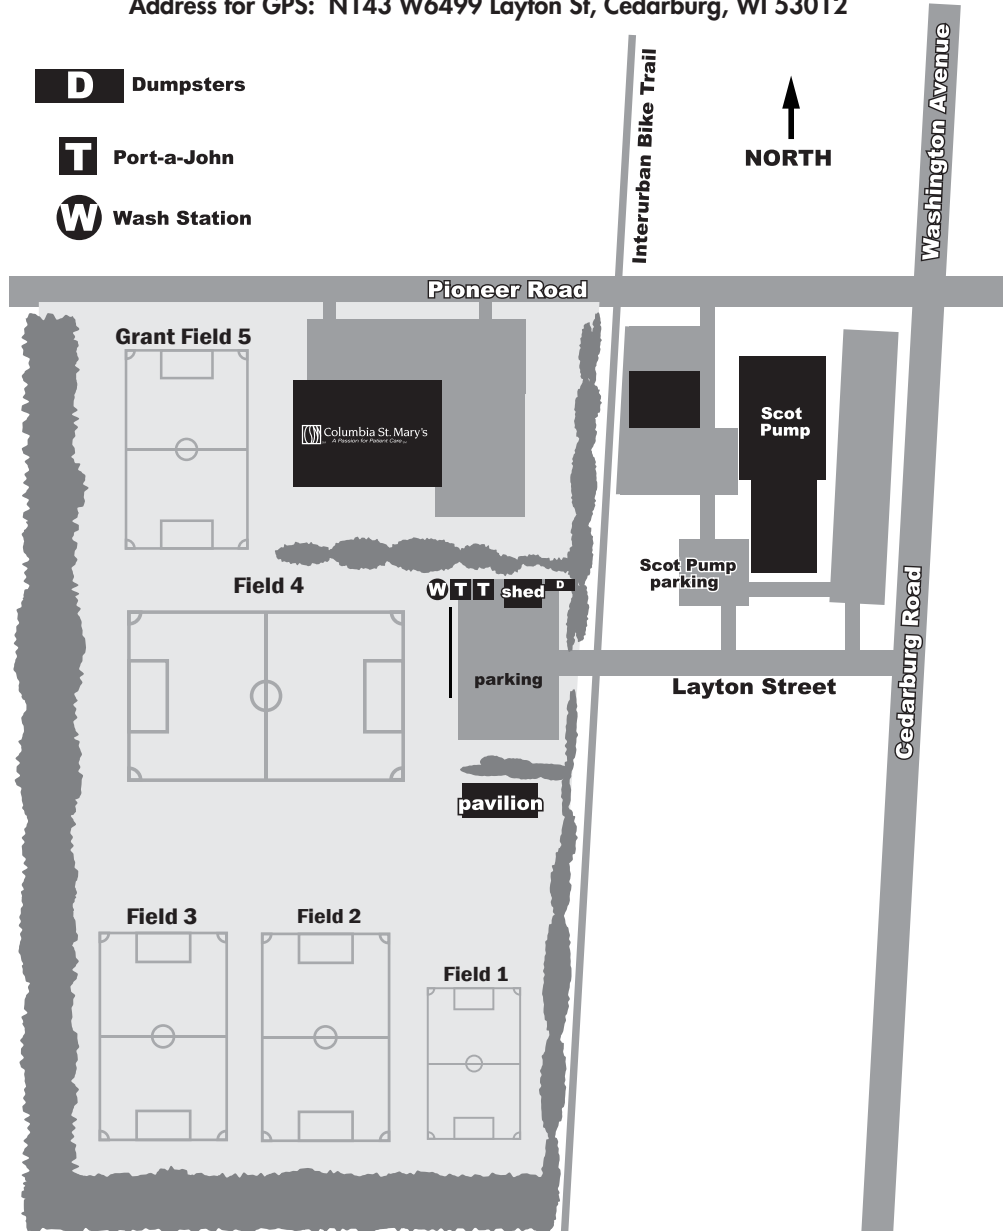

Address for GPS: N143 W6499 Layton St, Cedarburg, WI 53012

- D** Dumpsters
- T** Port-a-John
- W** Wash Station

**Field 4
SIDE BY SIDE GAMES**