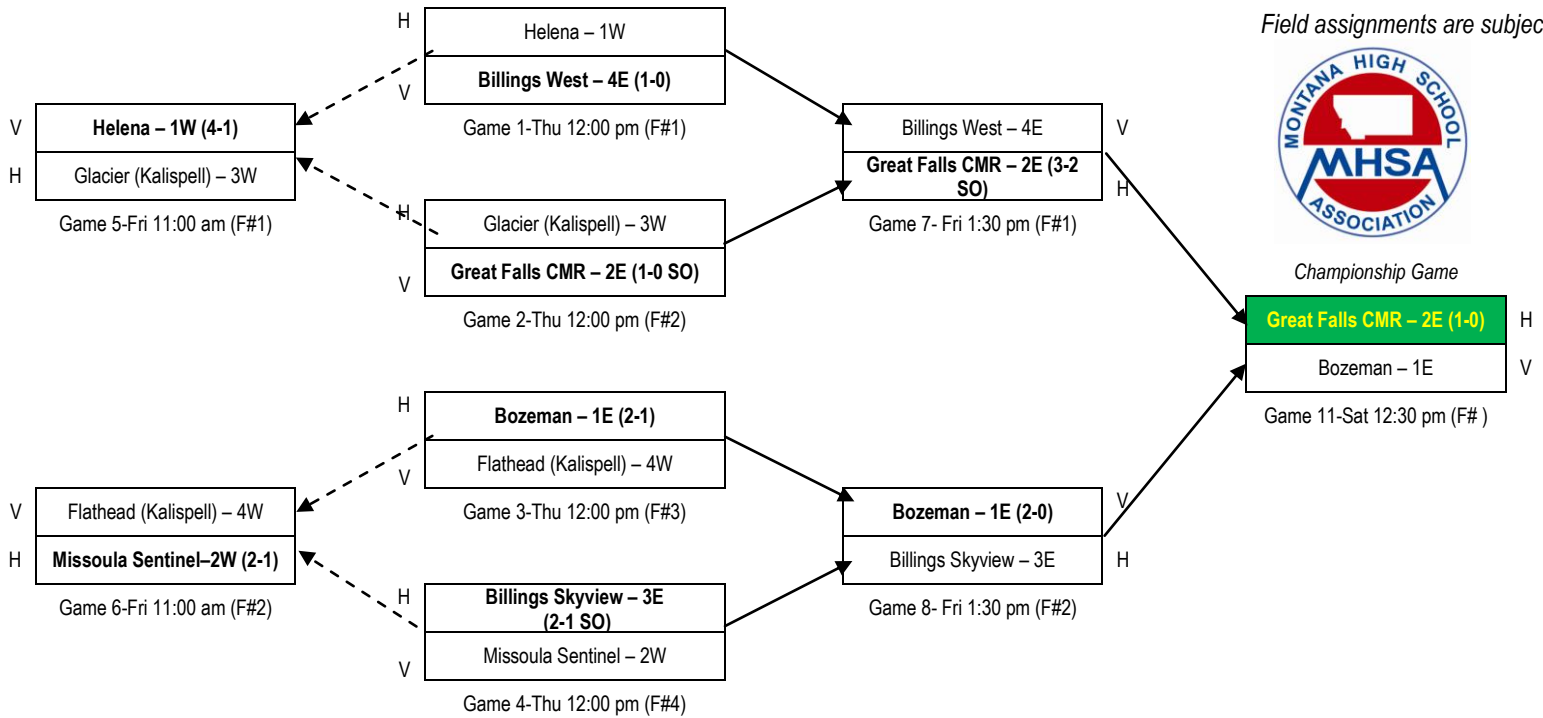

Field assignments are subject to change.

Loser - Game 7
Loser - Game 8

Winner - Game 5
Winner - Game 6

**Montana High School Association
2014 STATE CLASS AA SOCCER TOURNAMENT
Siebel Fields - Great Falls, MT
October 30-November 1, 2014**

GIRLS' BRACKET

H = Home Team (White Uniform)
V = Visiting Team (Dark Uniform)

Winner —————>
Loser - - - - ->

CLASS AA GIRLS' BRACKET