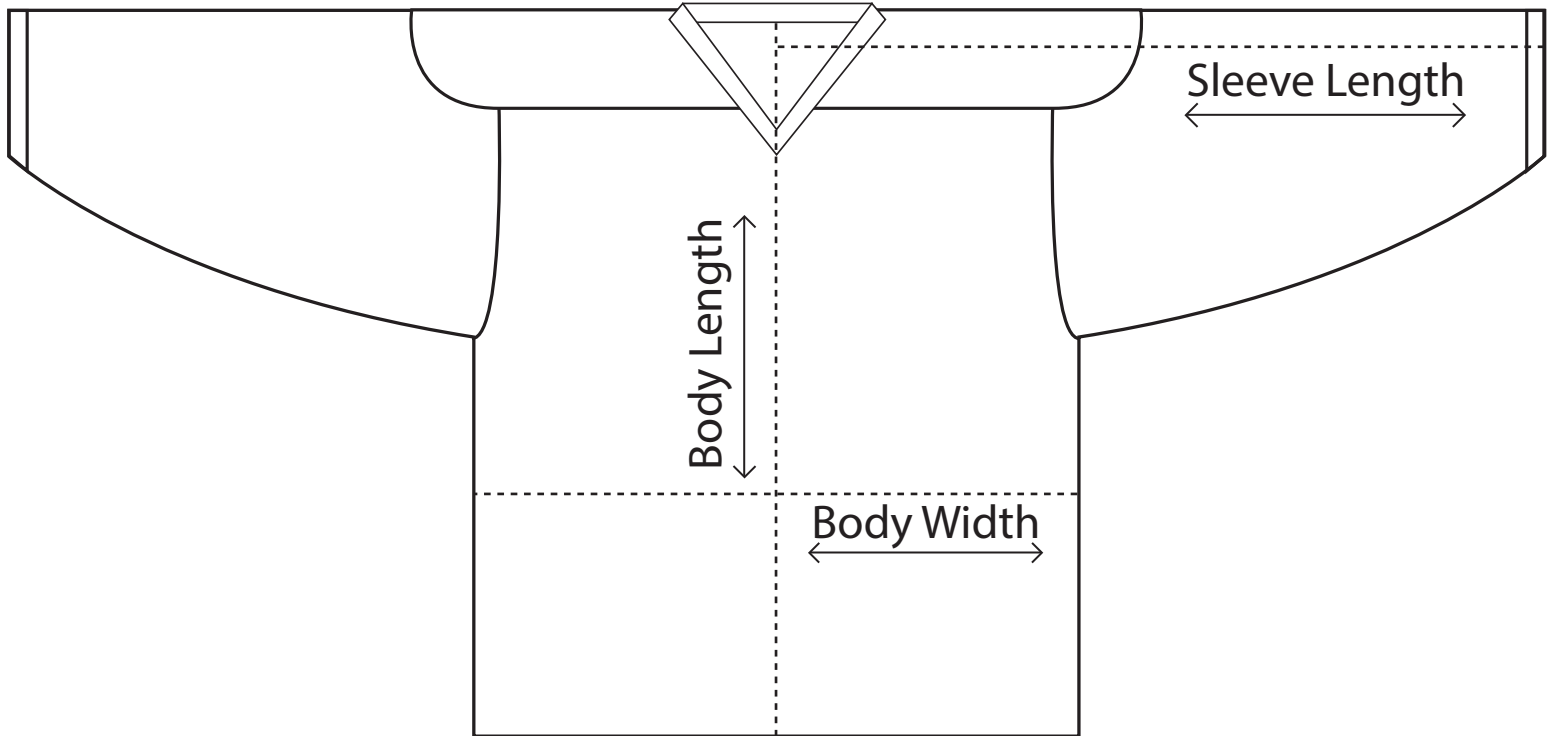

K1 Jersey Measurements

Standard Sizes

***Up to 1" variance allowed**

***We strongly recommend ordering an actual jersey for sizing purposes.**

Size	Sleeve Length	Body Width	Body Length
YS	26.5"	19"	24"
YM	27.5"	20"	25"
YL	28.5"	21"	26"
YXL	30.5"	22"	28"
S	32.5"	23.5"	30"
M	33.5"	24.5"	31"
L	35"	26.5"	32"
XL	36"	28.5"	33"
XXL	37"	29.5"	33.5"
3XL	38"	30.5"	34"
4XL	38.5"	32"	35"
5XL	38.5"	34"	36"
GOALIE	36"	32.5"	33.5"