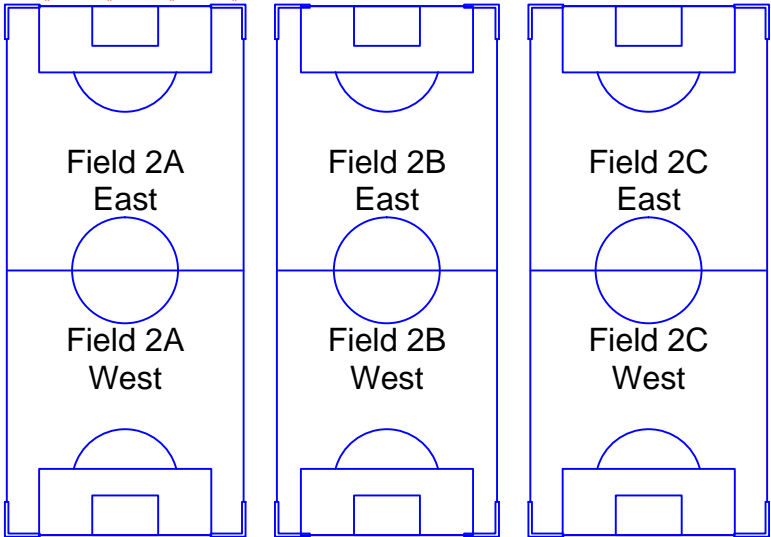

PARKING

PARKING

PARKING

PARKING

PARKING

PARKING

PARKING

NO PARKING

PARKING

Lights Control

Port o' Potty

City of Gulfport
VA Soccer
Field Complex

To 29th St.

Gravel Road

To E. Railroad St.

PARKING