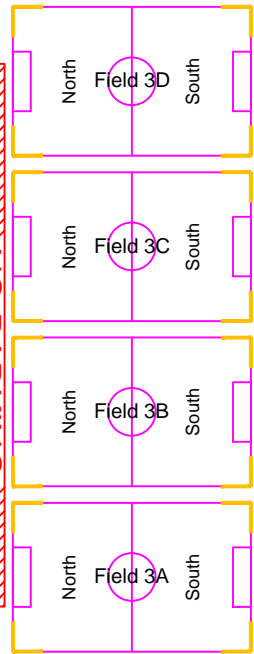

PARKING

Lights Control

Port o' Potty

City of Gulfport
VA Soccer
Field Complex

To 29th St.

Gravel Road

To E. Railroad St.

PARKING