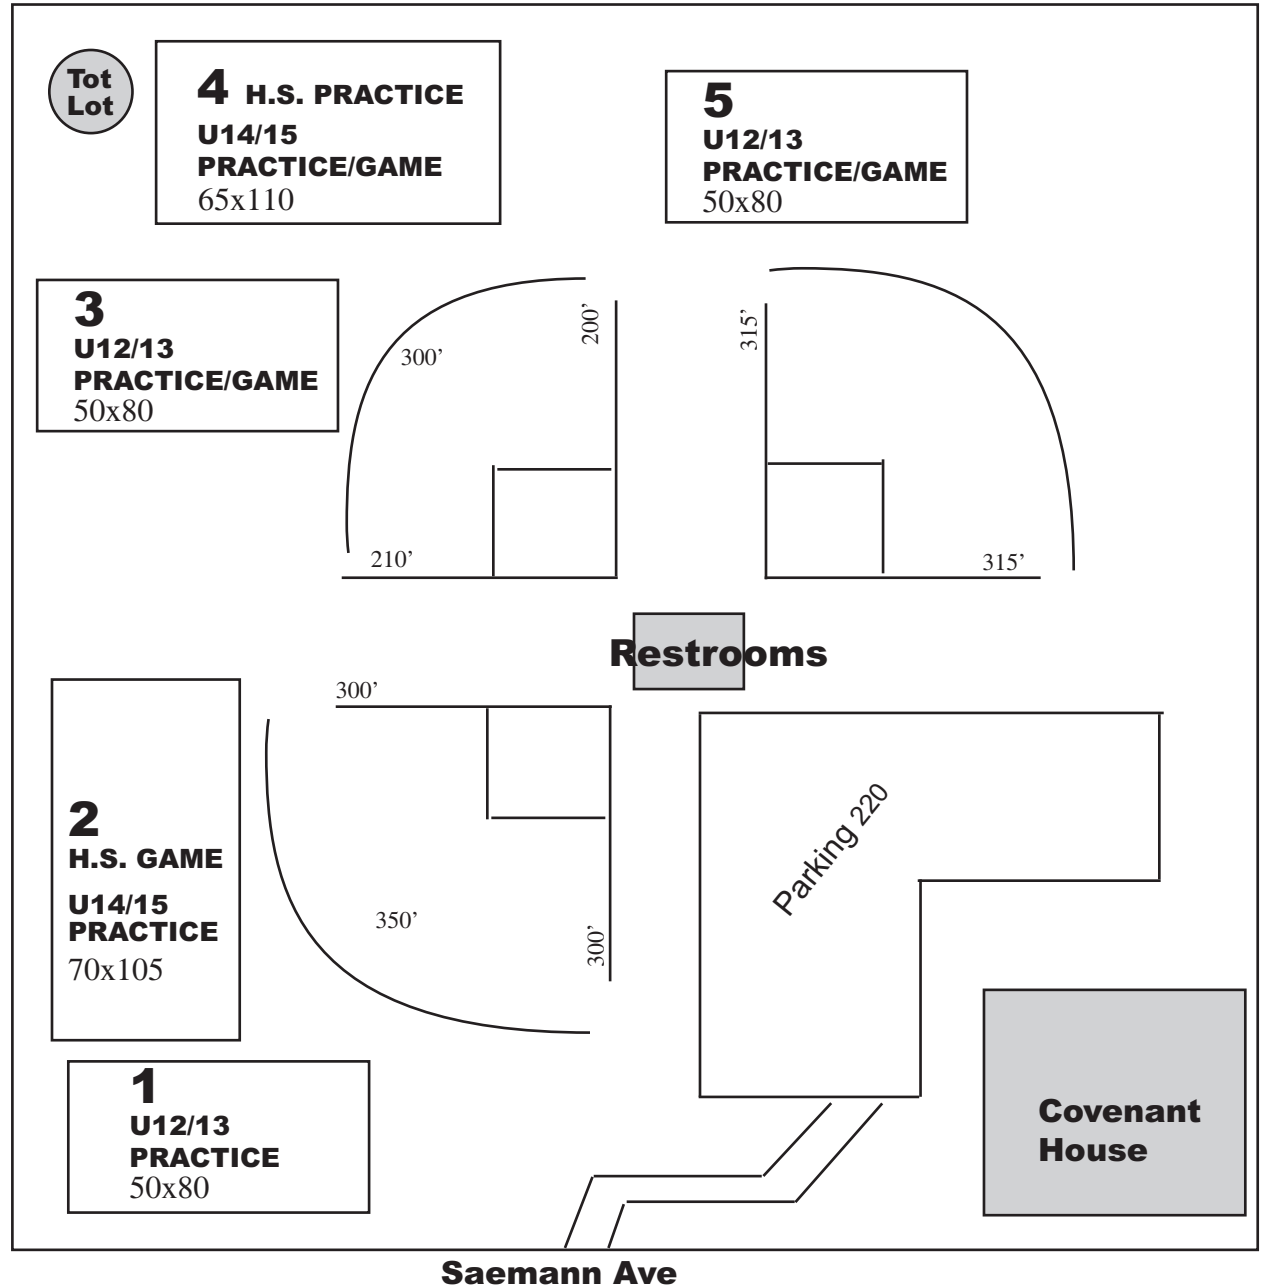

2018

Fall Layout

Geele Ave

Field of Dreams Soccer Fields Location & Size

2100 N. Taylor Drive

- 1 U12/13 Practice
- 2 HS Game-U14/15 Practice
- 3 U12/13 Practice/Game
- 4 HS Practice-U14/15 Practice/Game
- 5 U12/13 Practice/Game

School District Property
No Smoking
No Alcohol
No Pets

As of 08/17/18

Taylor Drive

Saemann Ave