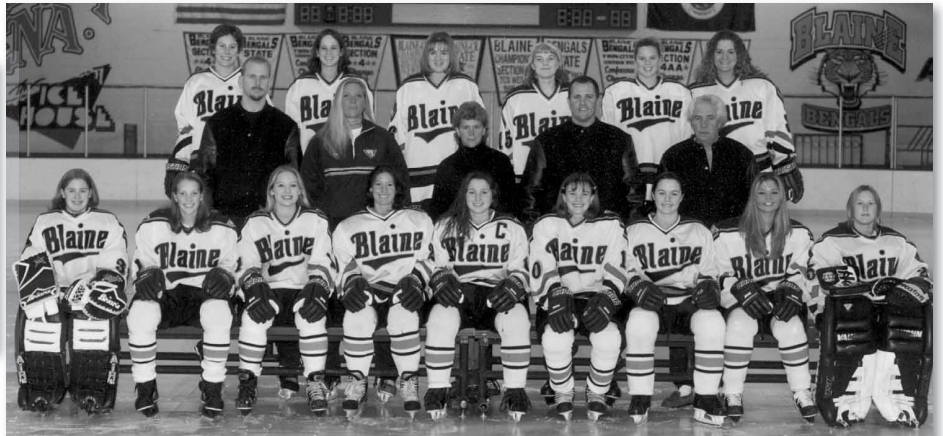

Bengals in the State Tourney

2000-2001