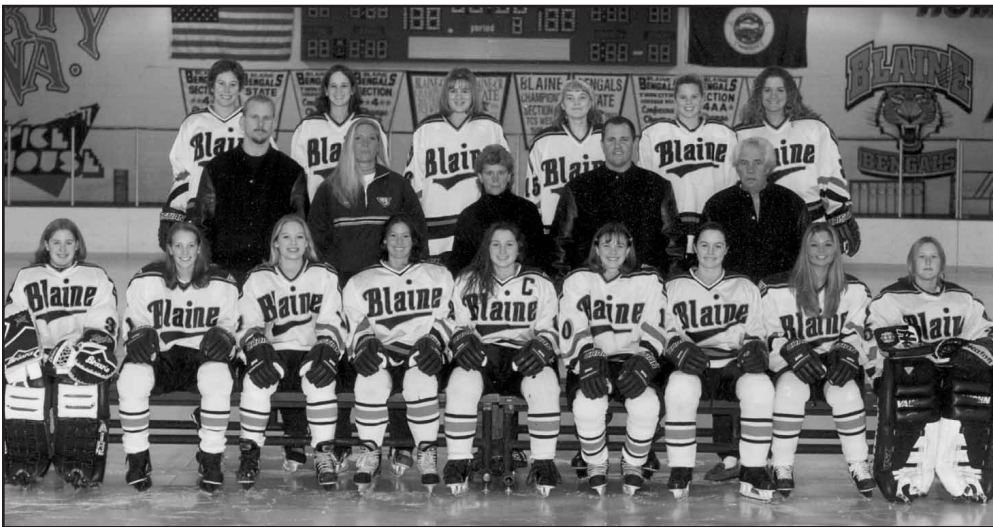

Bengals in the State Journey

2000-2001 State Runner-up

Blaine 3 - Blake 1
State Quarterfinals

Blaine 1 - South St. Paul 0
State Semifinals

Blaine 1
Bloomington Jefferson 2 State
Championship

Row 1 (L to R): Kim Hanlon, Krista Johnson, Andrea Jensrud, Tiffany Hagge, Christa Hubert, Kristina Bunker, Stefanie Ubl, Ashley Dreis, Jody Horak
Row 2 (L to R): Asst. Coach Mark Ziegler, Asst. Coach Gina Houser, Head Coach Marci Bydlon, Asst. Coach Steve Guider, Asst. Coach Mike Guider
Row 3 (L to R): Jennifer Reed, Erin O'Neil, Jenna Daleiden, Samantha Nixon, Becca Perez, Kristina Breuhl

1996-1997 State 3rd Place

Blaine 9 - Owatonna 0
State Quarterfinals

Hibbing 4 - Blaine 2
State Semifinals

Blaine 3 - Mounds View 1
State 3rd Place