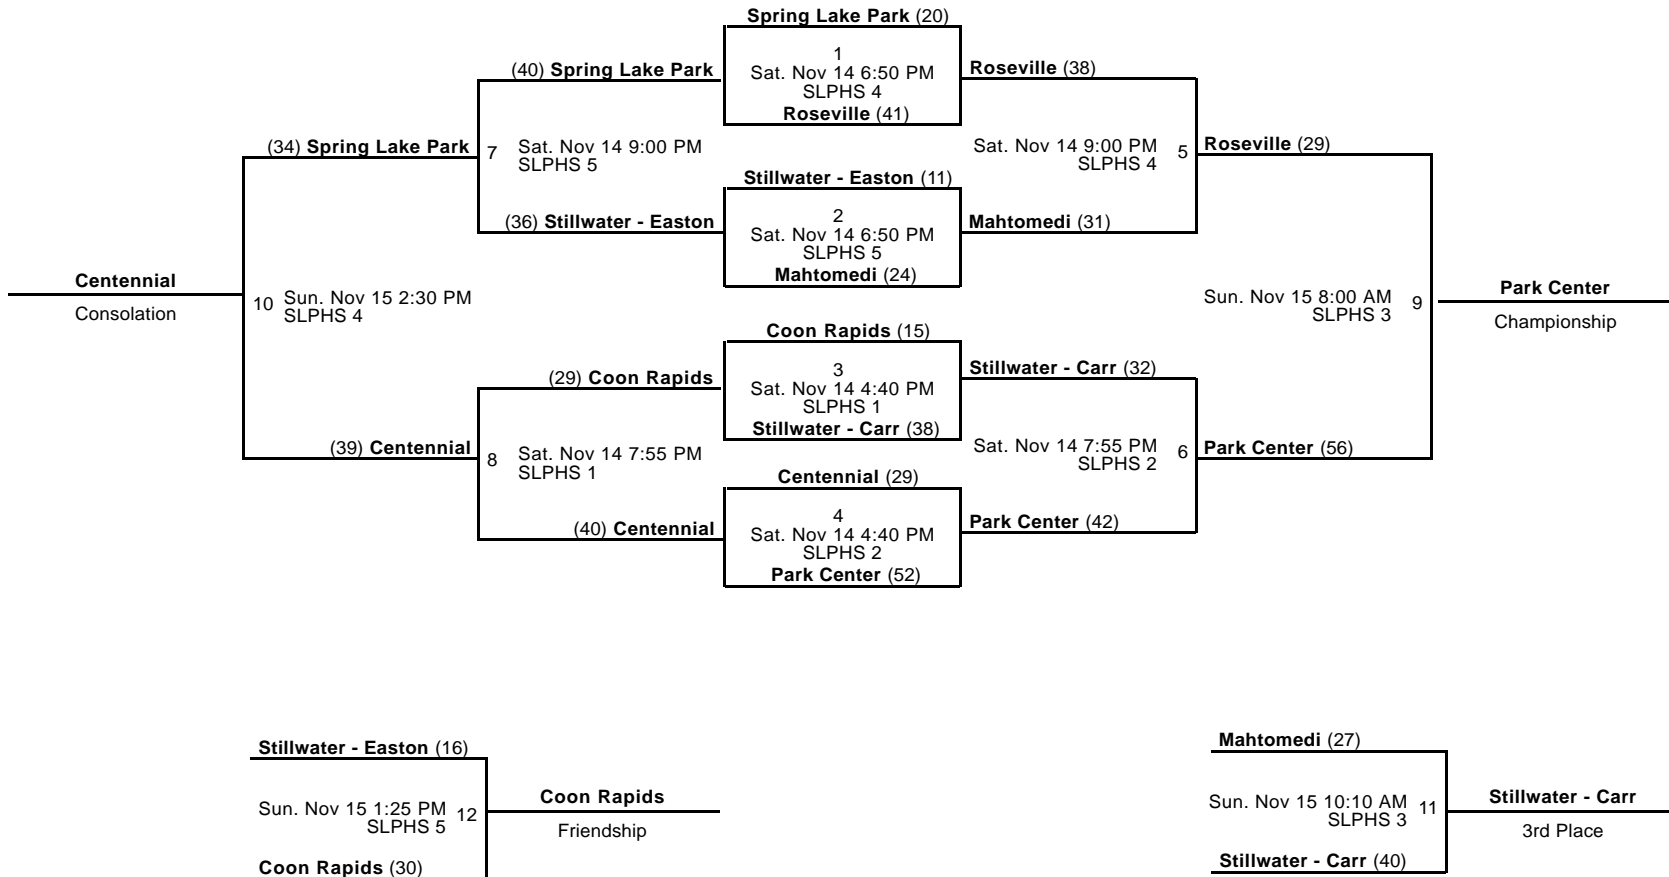

SLP Girls Tournament  
**7th Grade A Bracket**  
 Nov 13-15, 2015

SLPHS 1 - Spring Lake Park High School Court 1    SLPHS 2 - Spring Lake Park High School Court 2  
 SLPHS 3 - Spring Lake Park High School Court 3    SLPHS 4 - Spring Lake Park High School Court 4  
 SLPHS 5 - Spring Lake Park High School Court 5