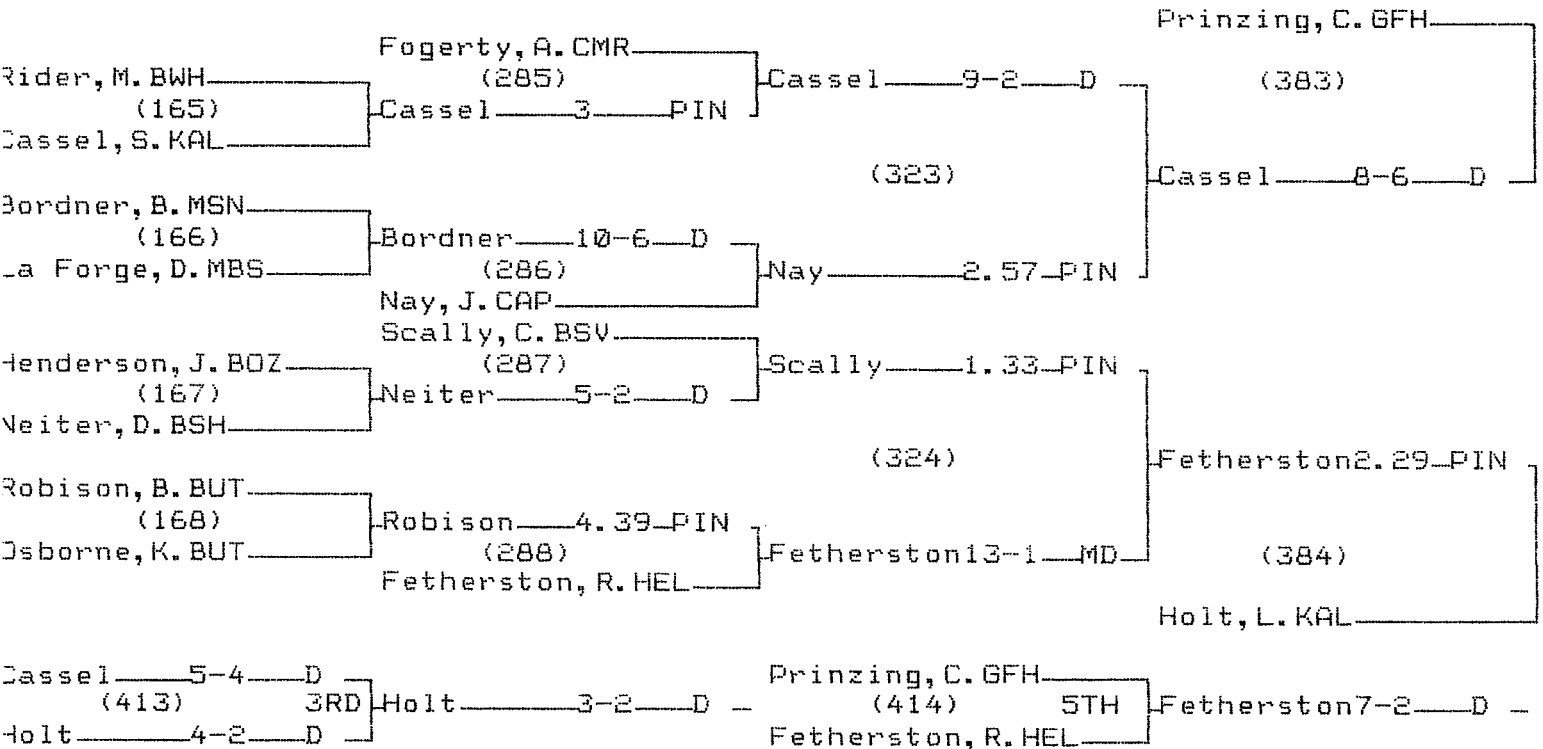

CONSOLATION BRACKET 160 LB

2005 State AA All Class Wrestling Tournament

CHAMPIONS BRACKET 171 LB

CONSOLATION BRACKET 171 LB

2005 State AA All Class Wrestling Tournament

CHAMPIONS BRACKET 189 LB

CONSOLATION BRACKET 189 LB

CHAMPIONS BRACKET 215 LB

CONSOLATION BRACKET 215 LB

CHAMPIONS BRACKET Unlimited

CONSOLATION BRACKET Unlimited