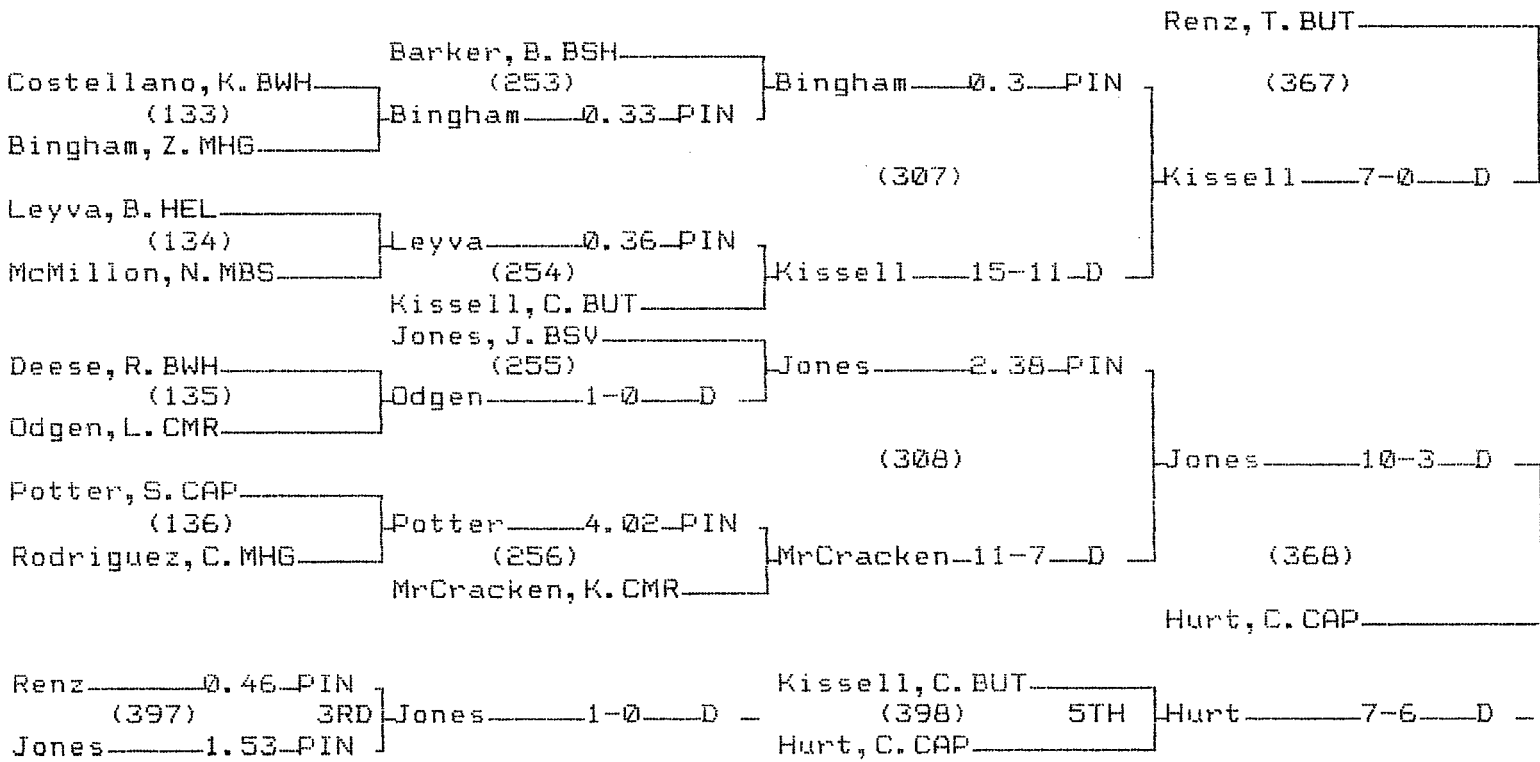

CONSOLATION BRACKET 119 LB