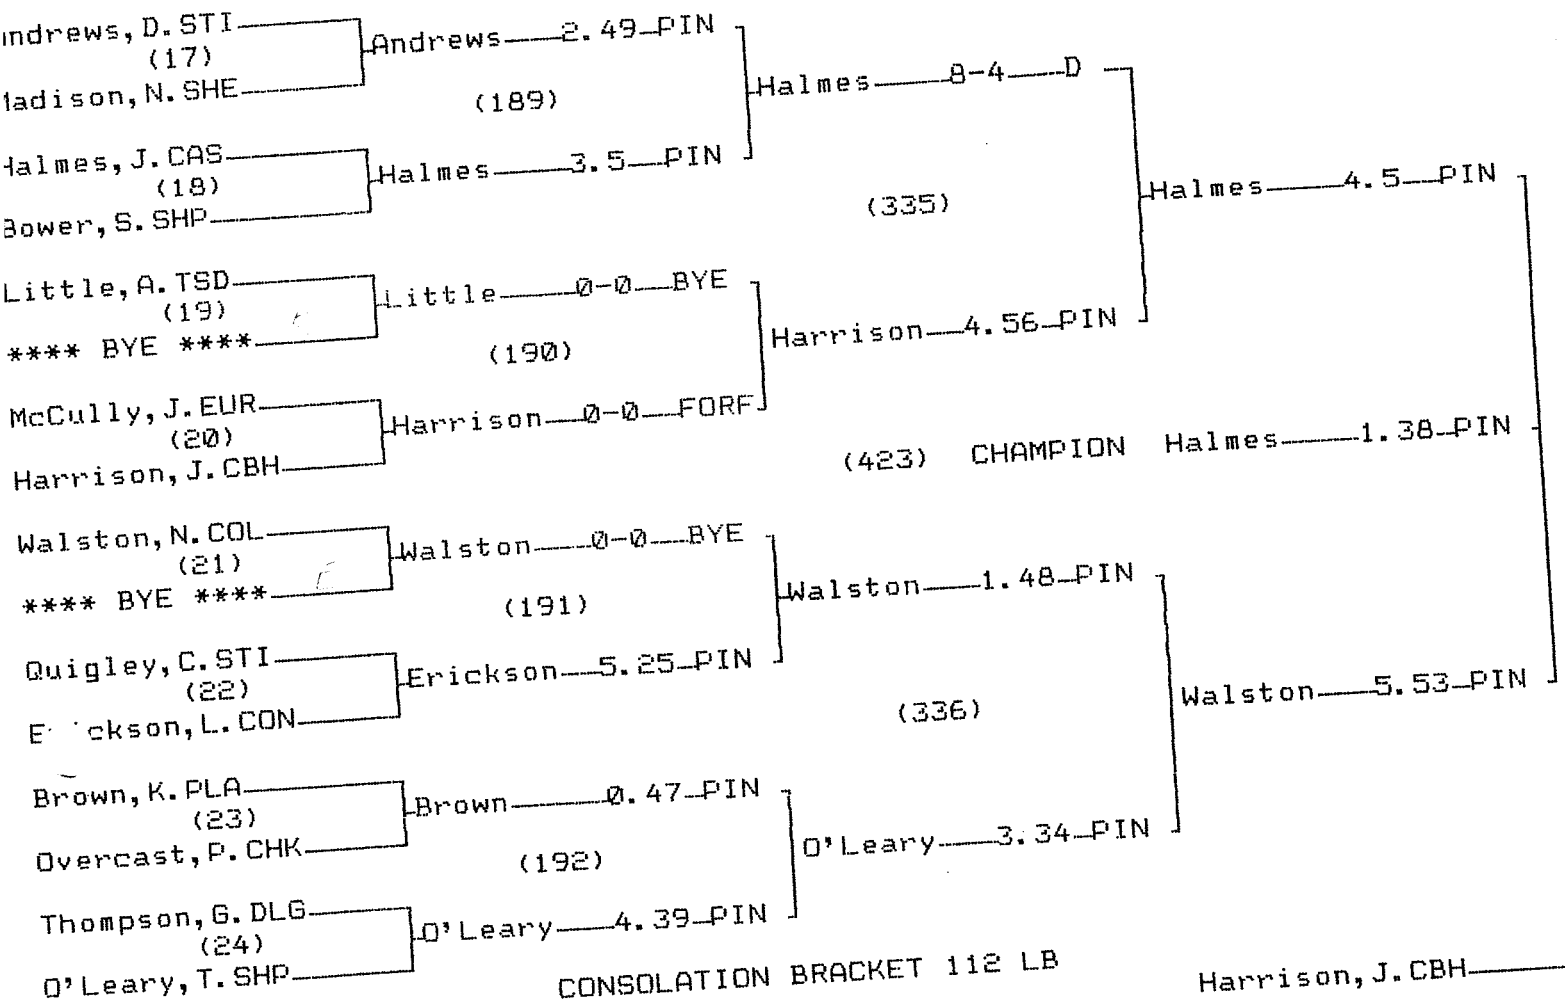

CHAMPIONS BRACKET 130 LB

CONSOLATION BRACKET 130 LB

2005 "B-C" State Wrestling Tournament

CHAMPIONS BRACKET 160 LB

CONSOLATION BRACKET 160 LB

CHAMPIONS BRACKET 152 LB

CONSOLATION BRACKET 152 LB

2005 "B-C" State Wrestling Tournament
 CHAMPIONS BRACKET 112 LB