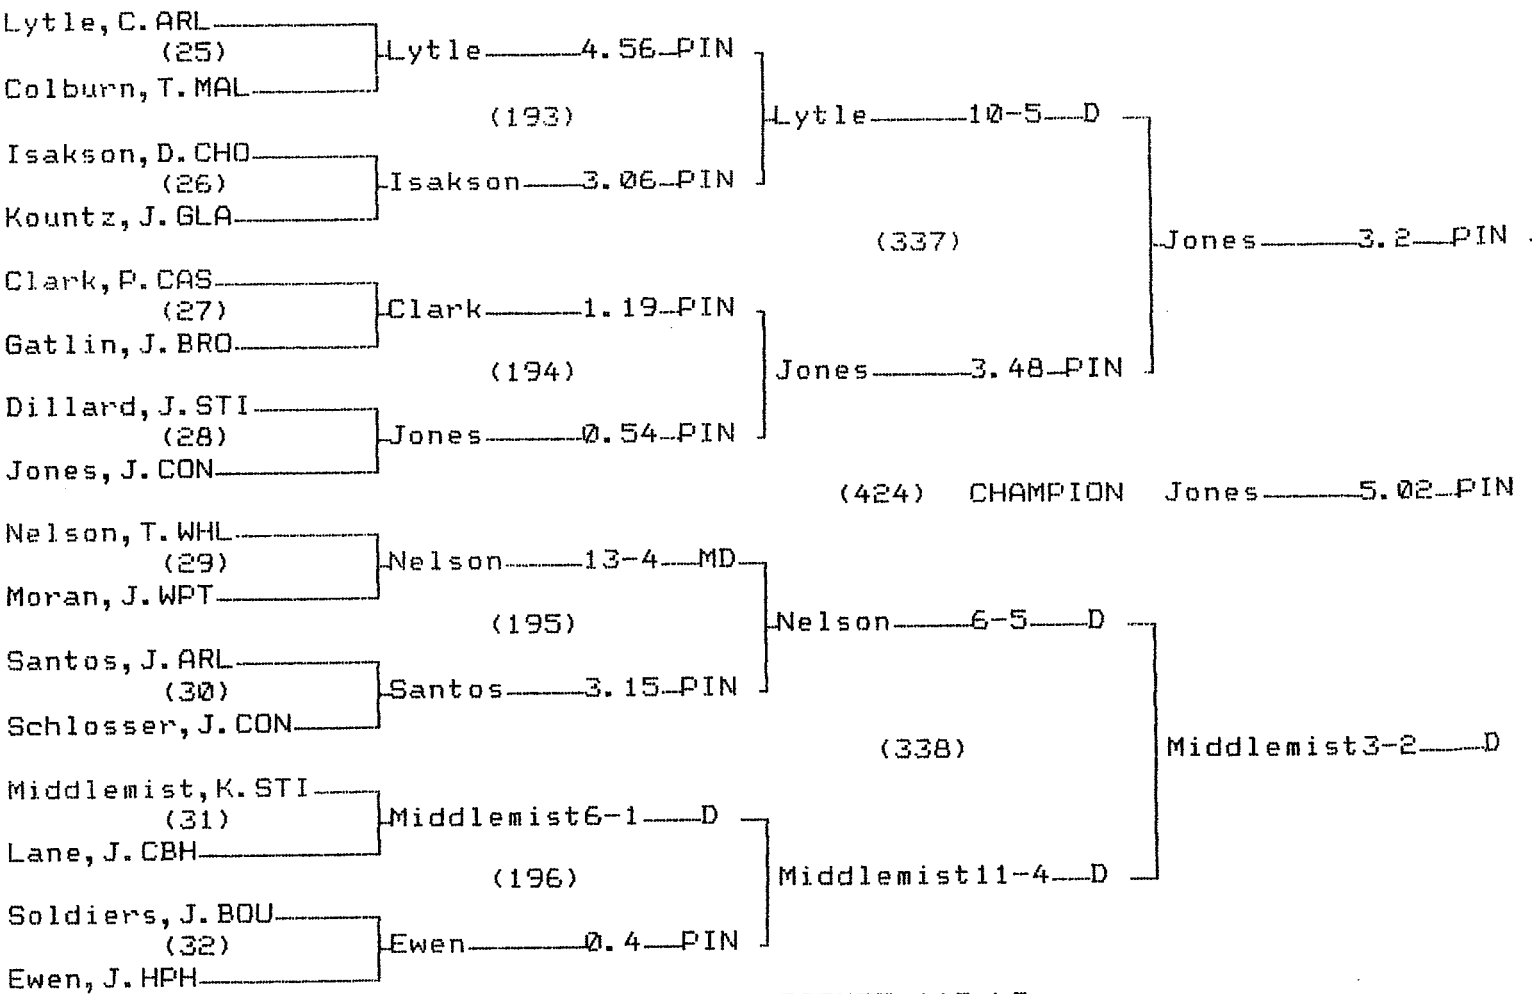

2005 "B-C" State Wrestling Tournament

CHAMPIONS BRACKET 119 LB