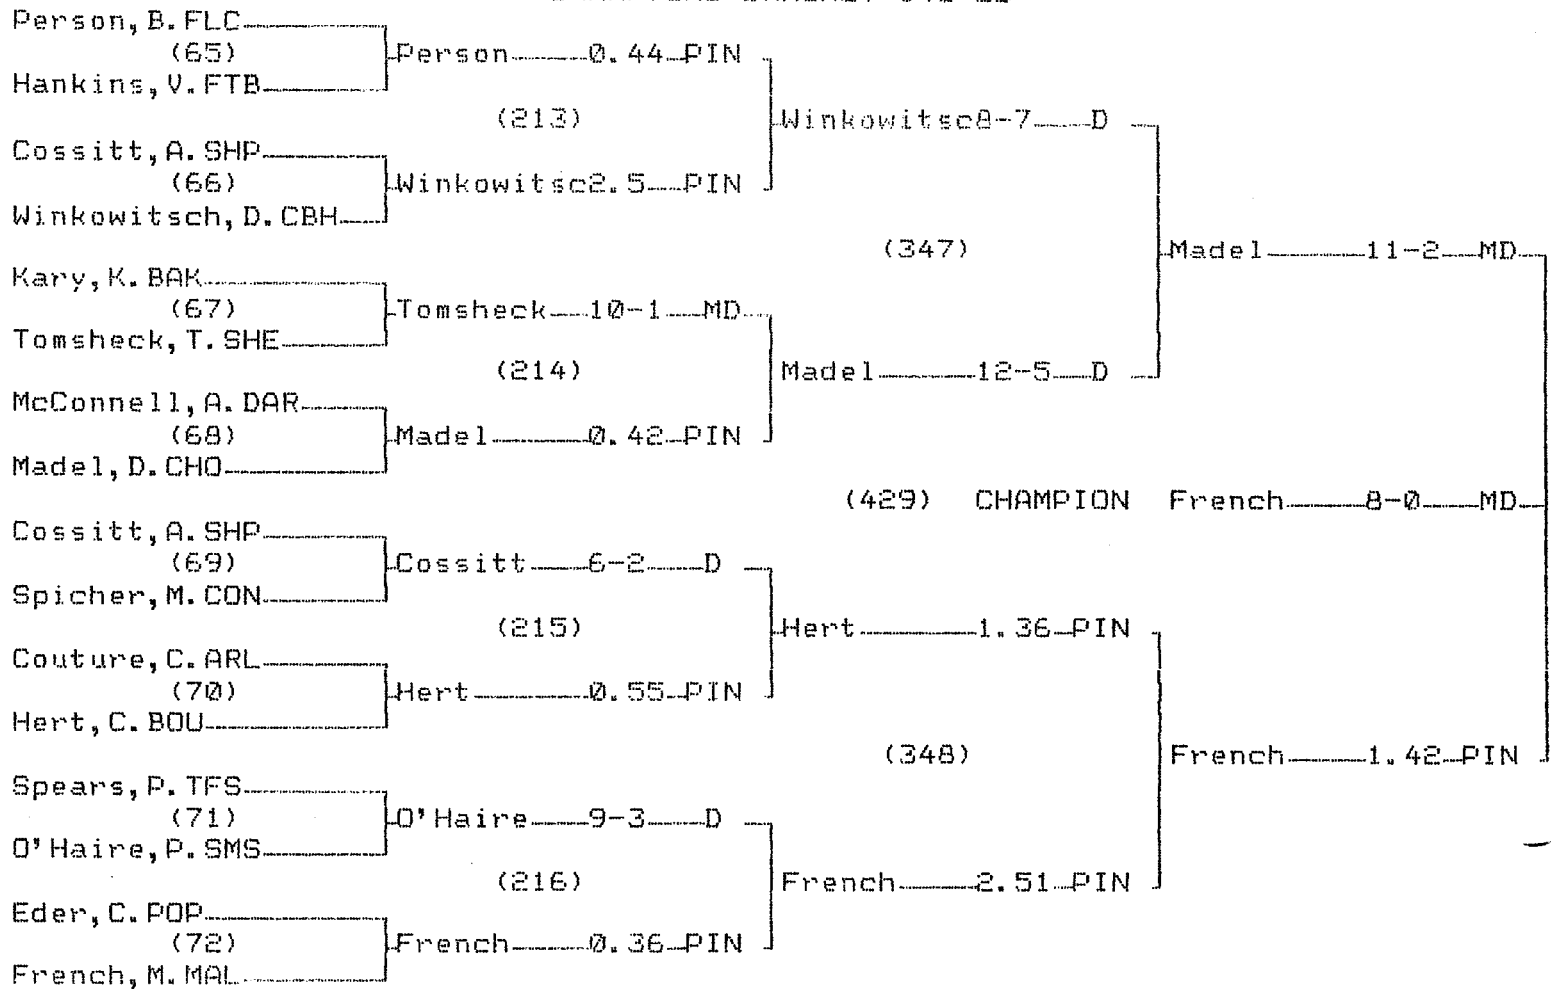

2005 "B-C" State Wrestling Tournament

CHAMPIONS BRACKET 145 LB