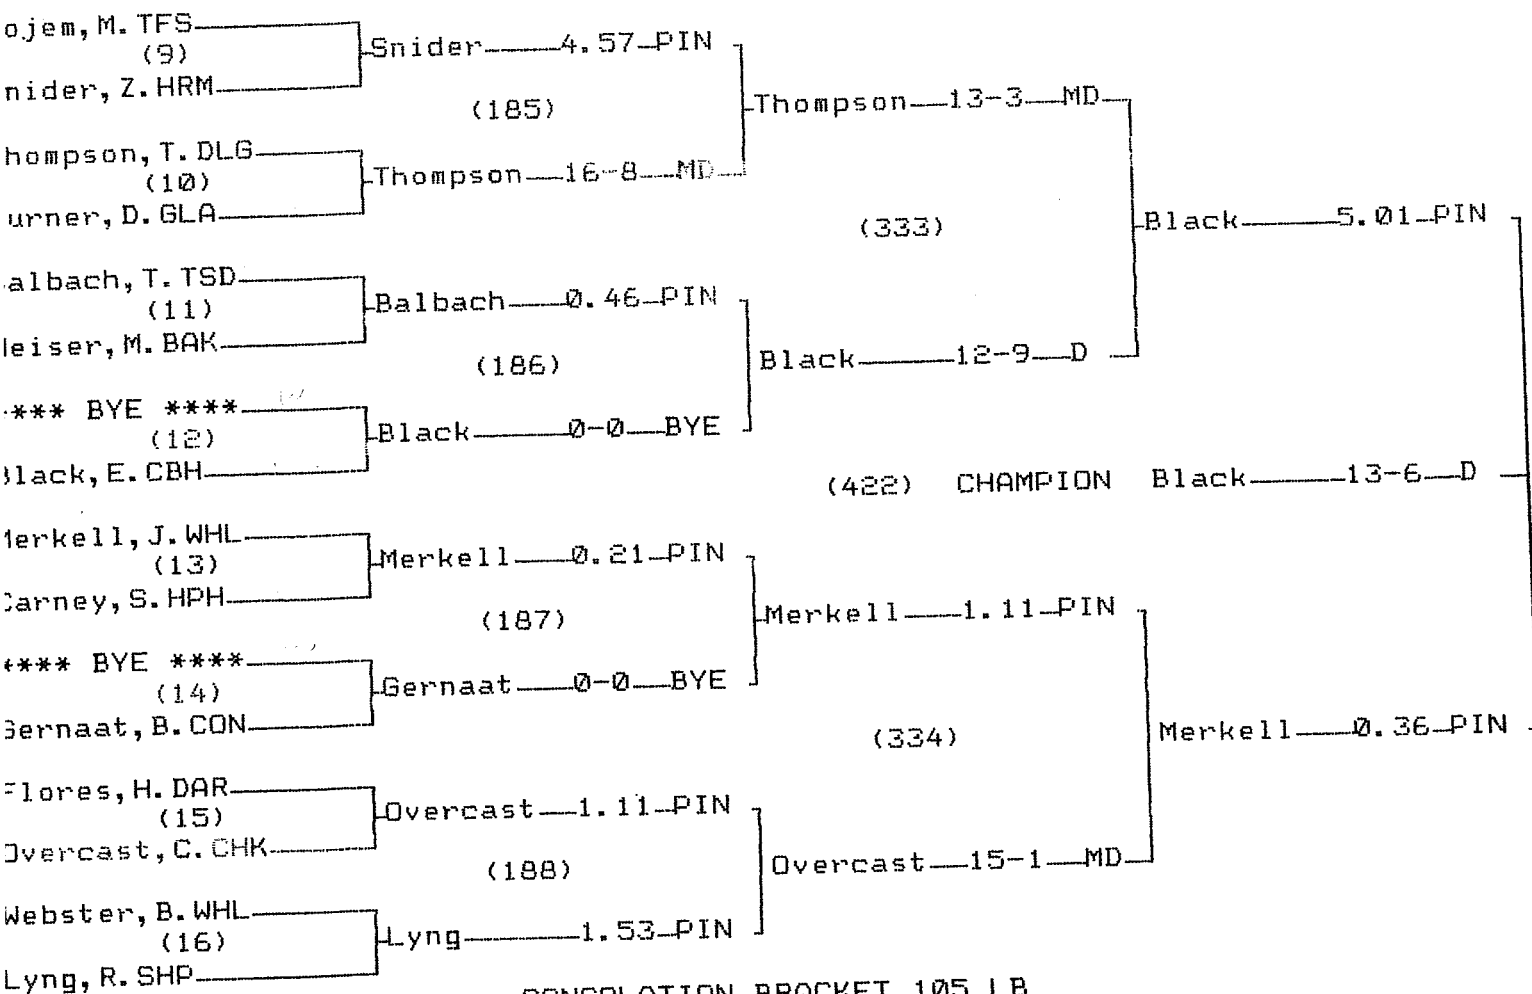

2005 "B-C" State Wrestling Tournament

CHAMPIONS BRACKET 98 LB

CONSOLATION BRACKET 98 LB

2005 "B-C" State Wrestling Tournament
 CHAMPIONS BRACKET 105 LB

CONSOLATION BRACKET 105 LB

2005 "B-C" State Wrestling Tournament