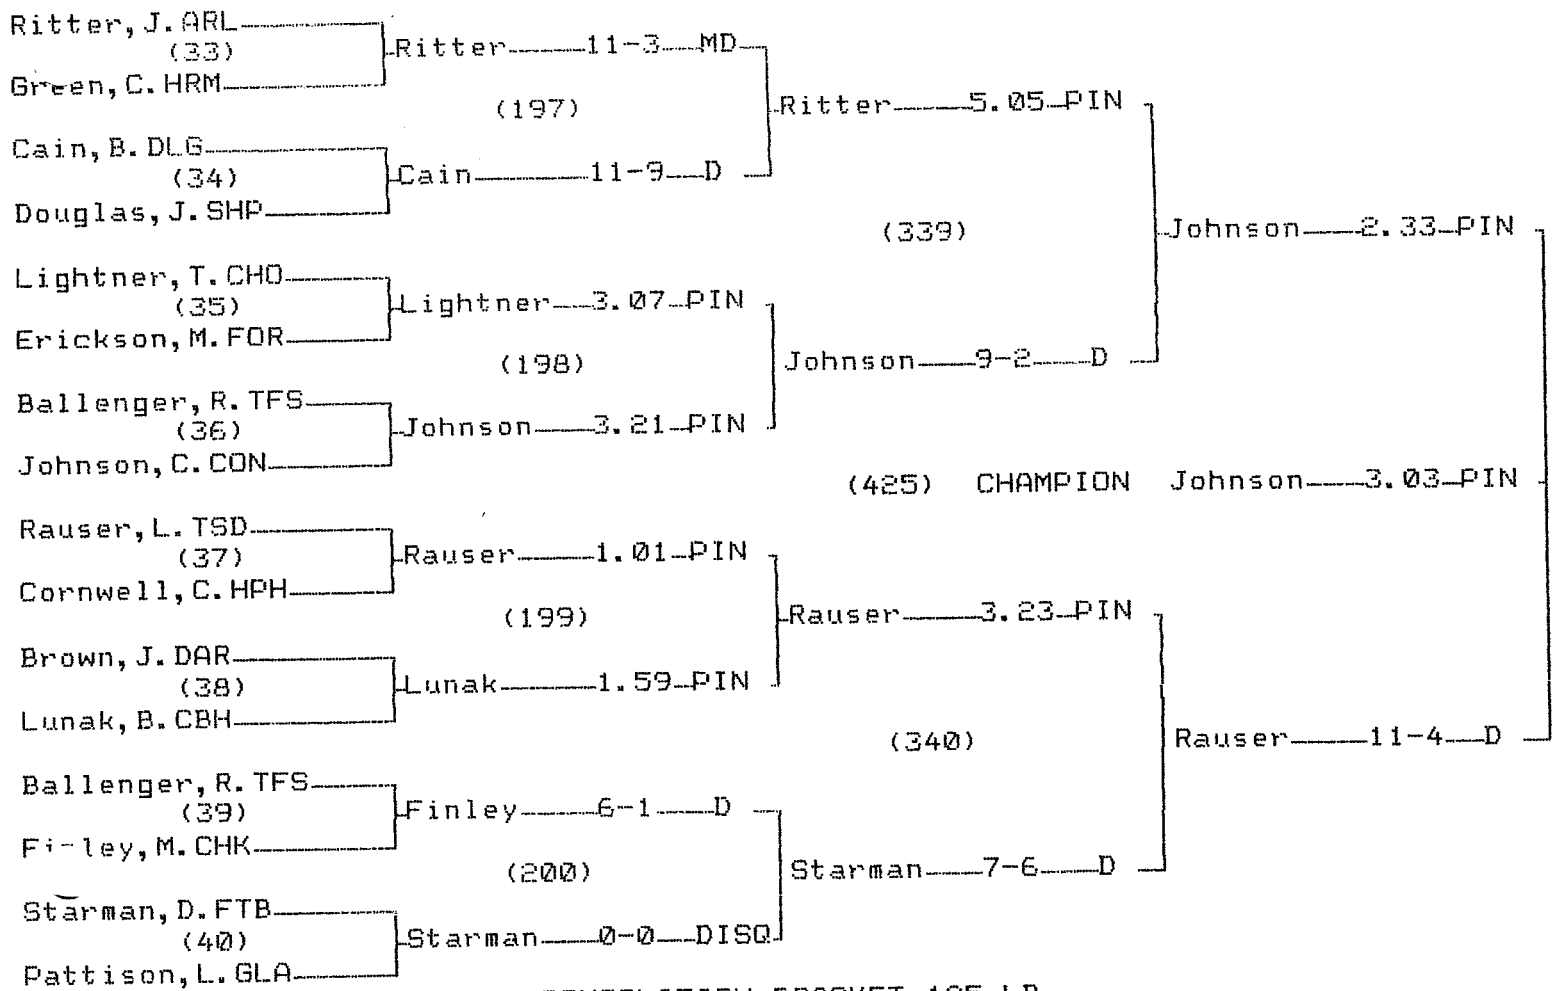

2005 "B-C" State Wrestling Tournament

CHAMPIONS BRACKET 125 LB