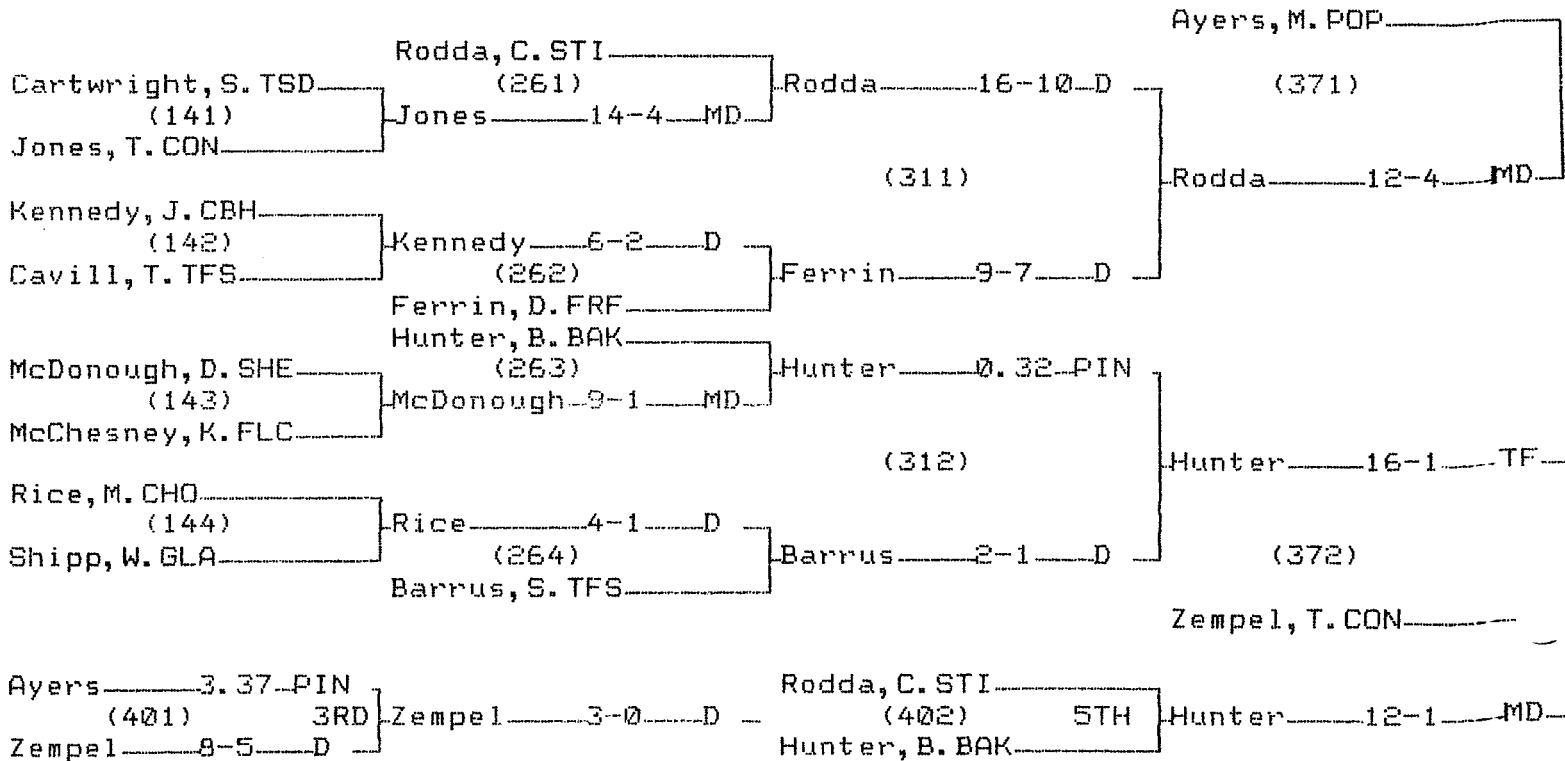

CONSOLATION BRACKET 130 LB