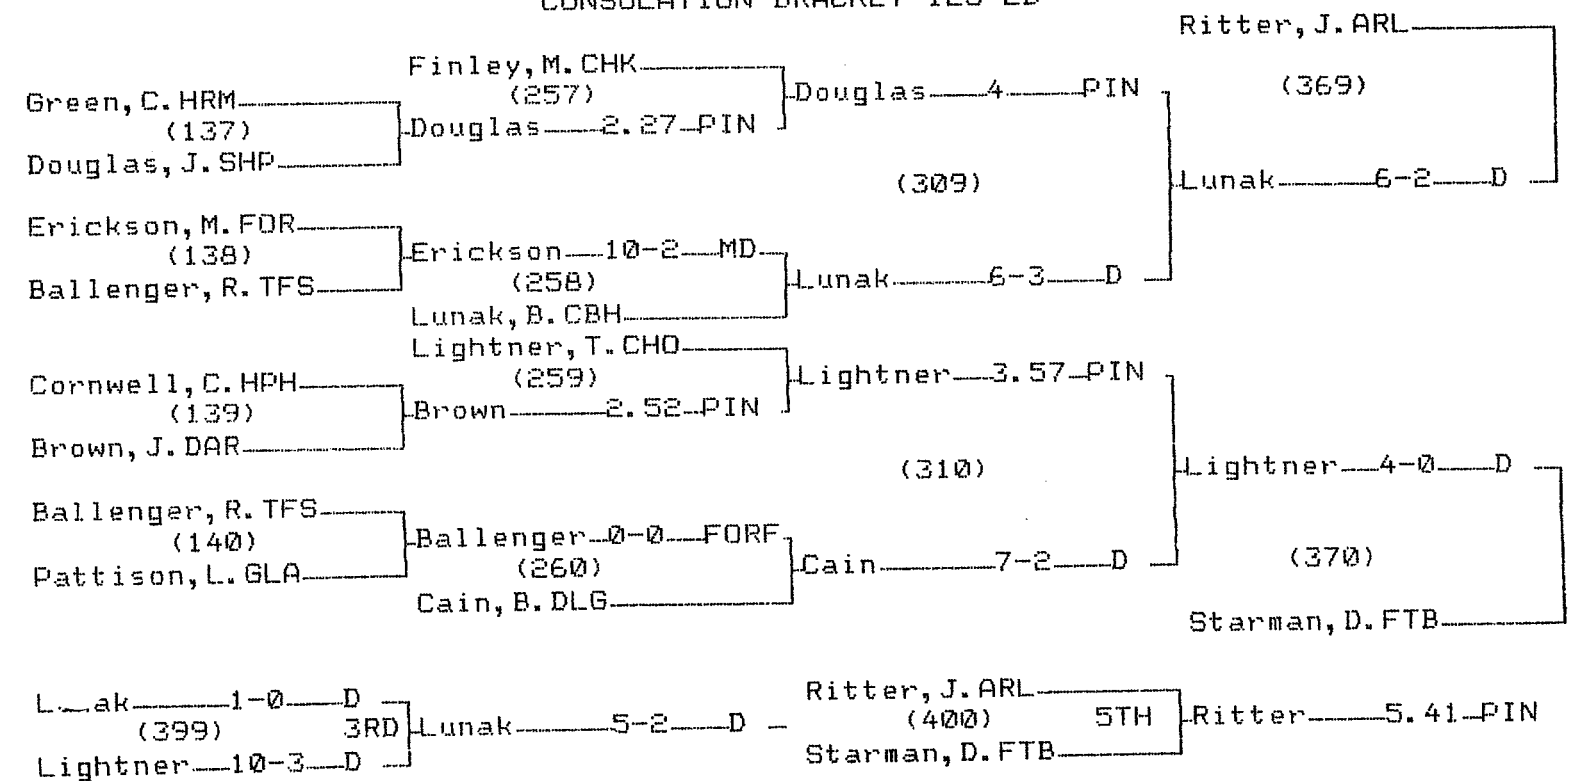

CONSOLATION BRACKET 125 LB