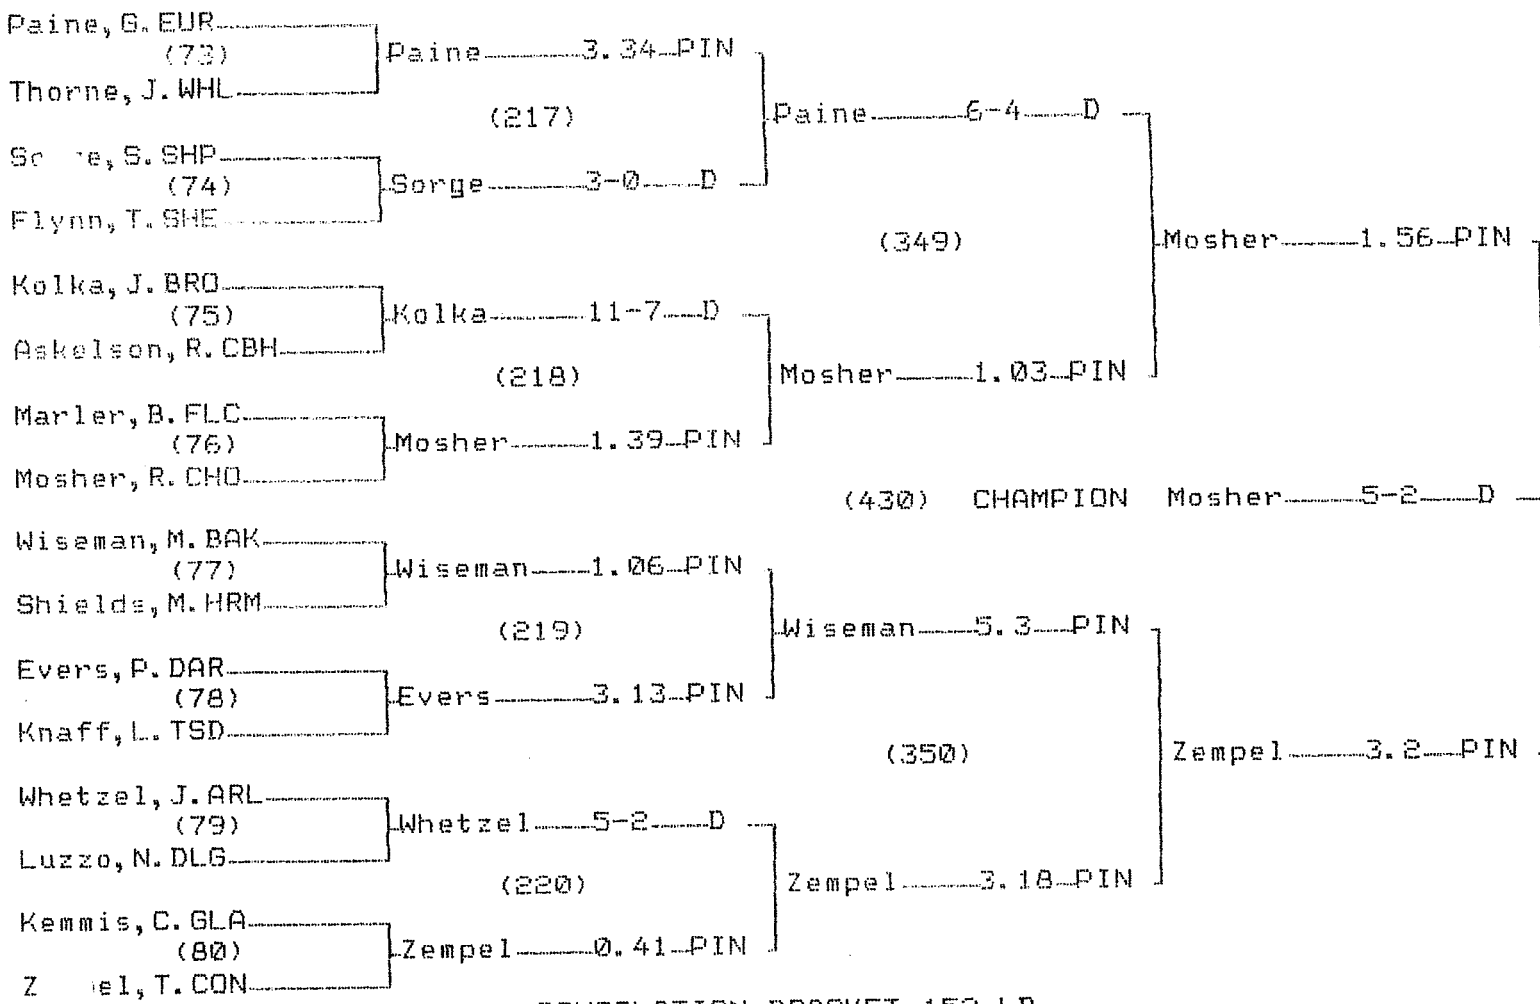

CHAMPIONS BRACKET 130 LB

CONSOLATION BRACKET 130 LB

2005 "B-C" State Wrestling Tournament

CHAMPIONS BRACKET 160 LB

CONSOLATION BRACKET 160 LB

CHAMPIONS BRACKET 152 LB

CONSOLATION BRACKET 152 LB

2005 "B-C" State Wrestling Tournament
 CHAMPIONS BRACKET 112 LB