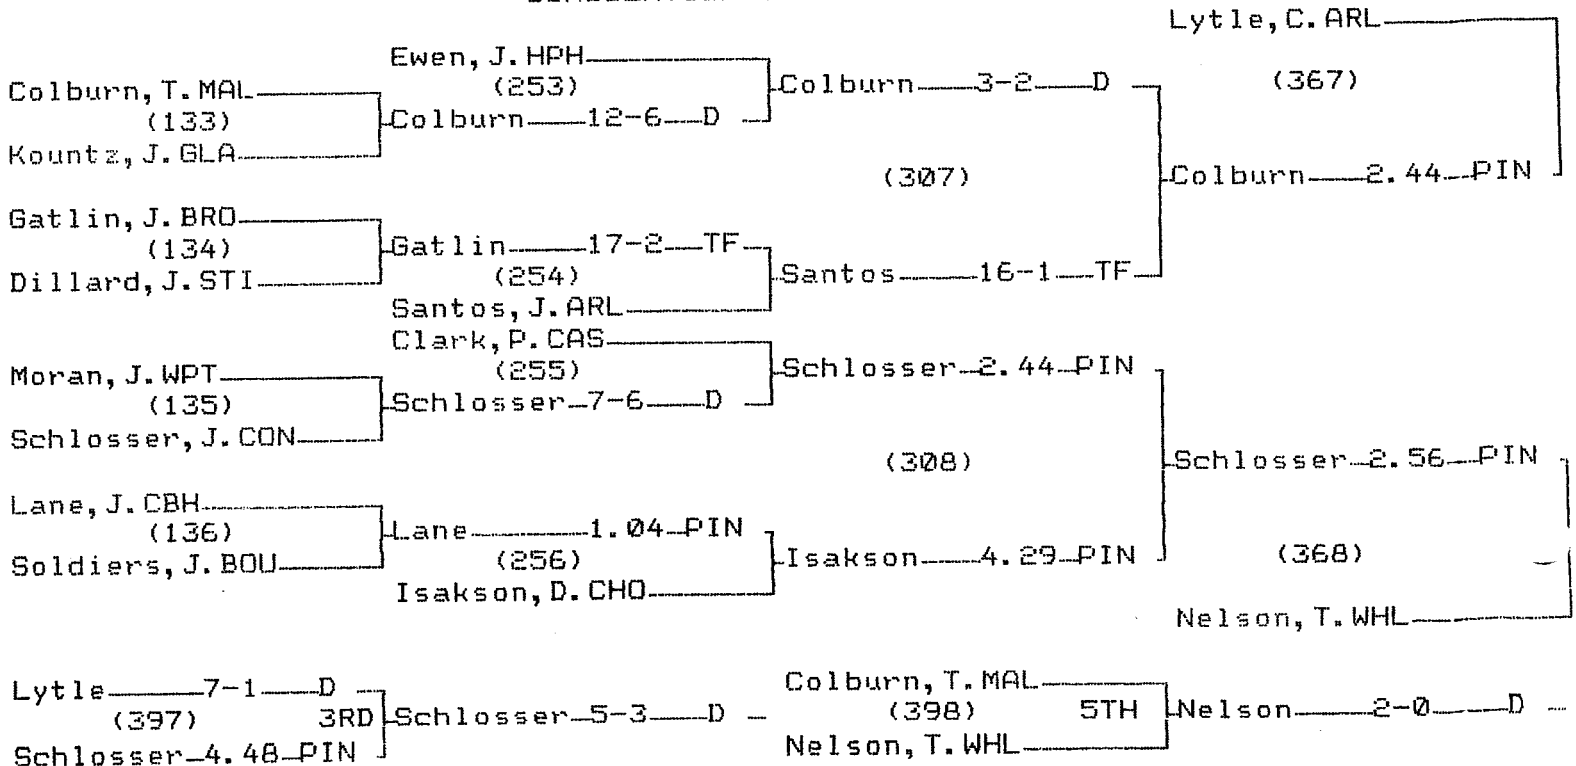

CONSOLATION BRACKET 112 LB

2005 "B-C" State Wrestling Tournament

CHAMPIONS BRACKET 119 LB

CONSOLATION BRACKET 119 LB

2005 "B-C" State Wrestling Tournament

CHAMPIONS BRACKET 140 LB

CONSOLATION BRACKET 140 LB