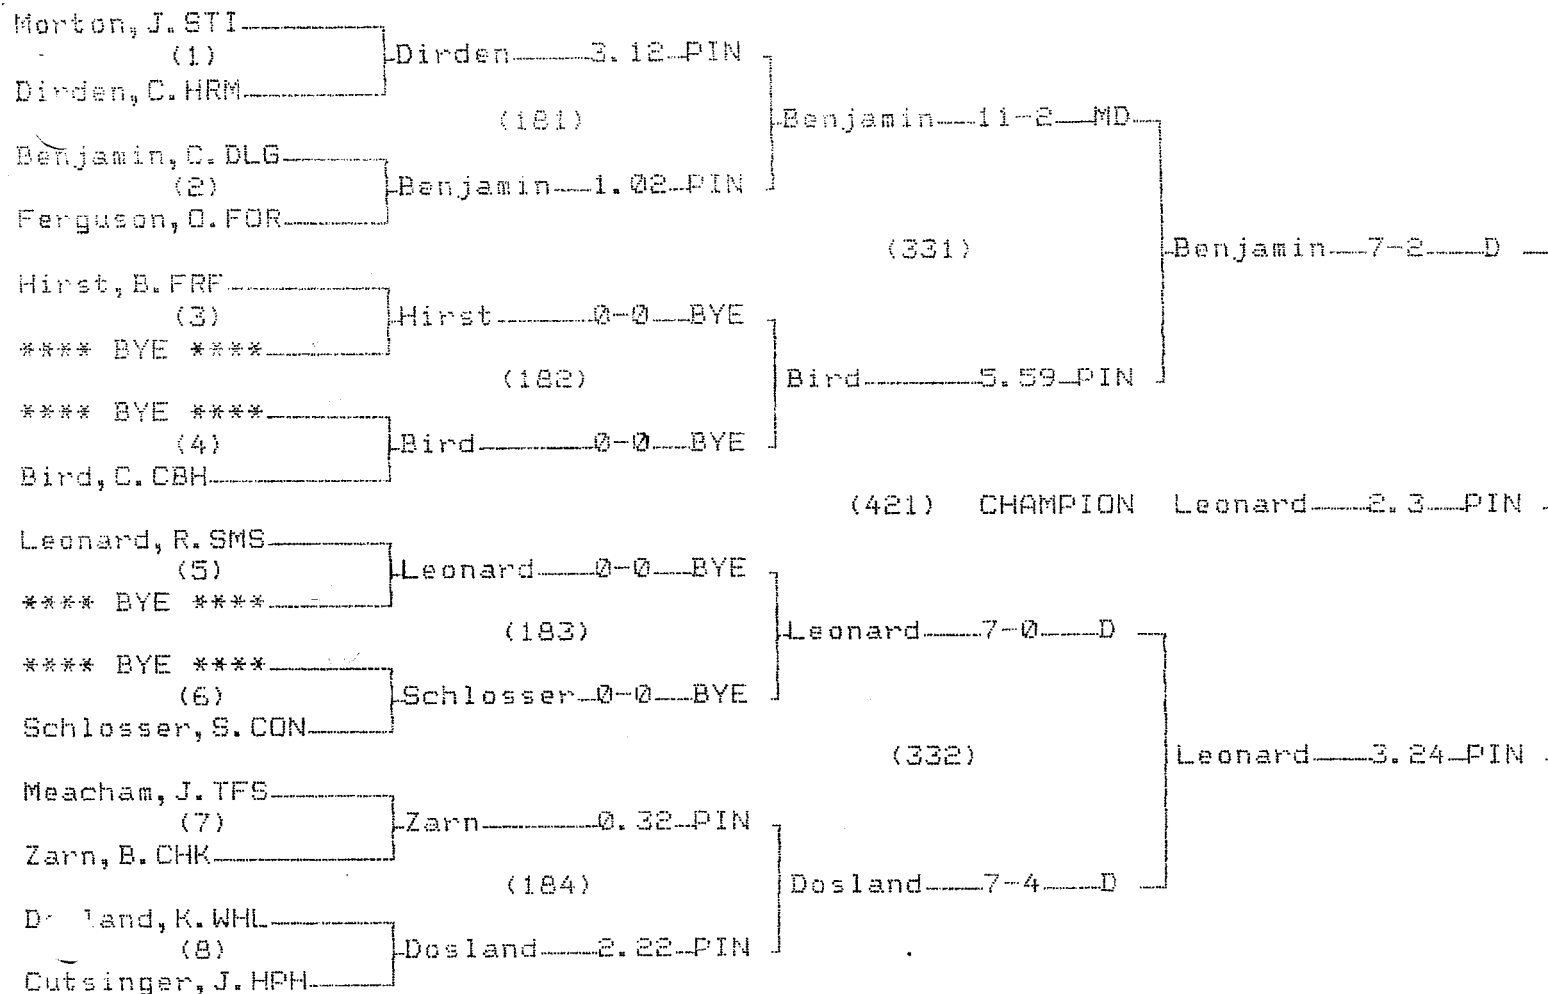

2005 "B-C" State Wrestling Tournament

CHAMPIONS BRACKET 98 LB

CONSOLATION BRACKET 98 LB

2005 "B-C" State Wrestling Tournament
 CHAMPIONS BRACKET 105 LB

CONSOLATION BRACKET 105 LB

2005 "B-C" State Wrestling Tournament