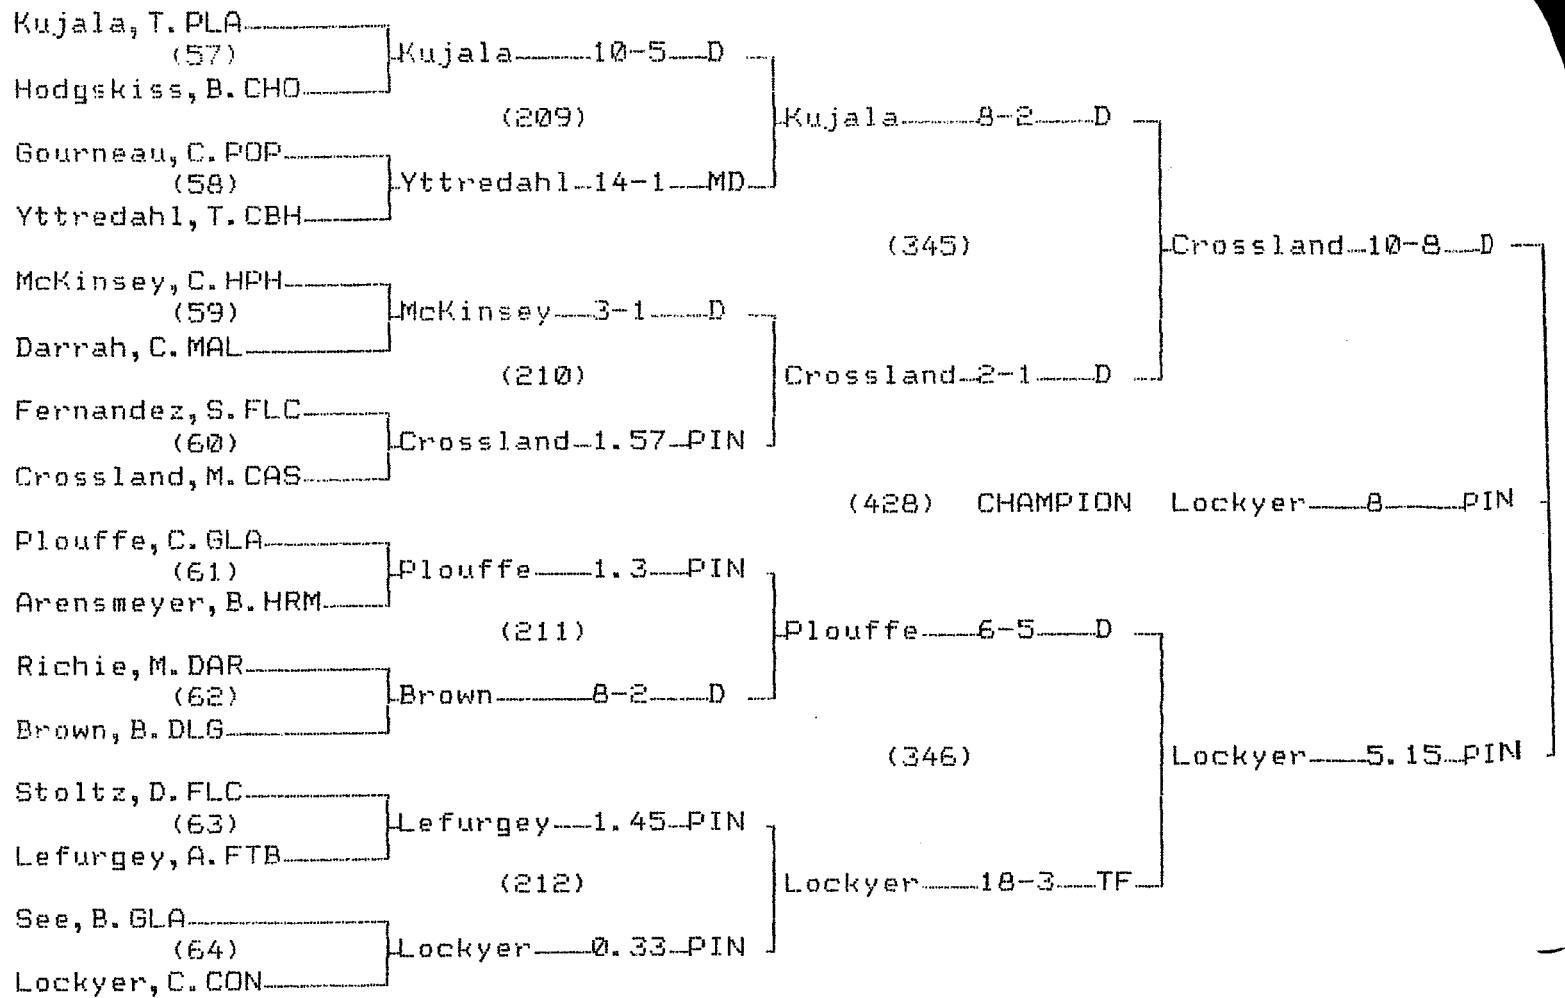

CONSOLATION BRACKET 112 LB

2005 "B-C" State Wrestling Tournament

CHAMPIONS BRACKET 119 LB

CONSOLATION BRACKET 119 LB

2005 "B-C" State Wrestling Tournament

CHAMPIONS BRACKET 140 LB

CONSOLATION BRACKET 140 LB