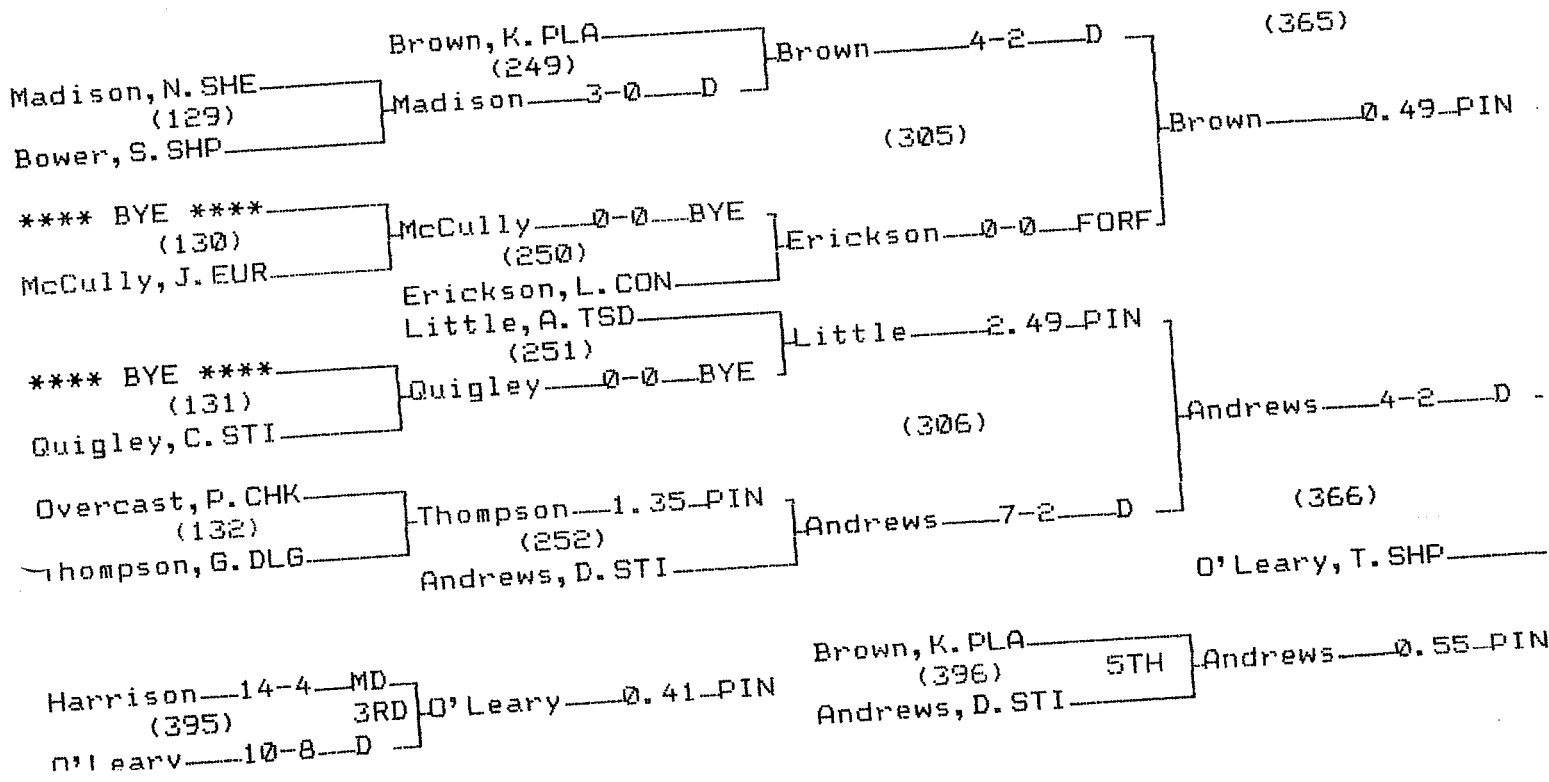

CONSOLATION BRACKET 112 LB