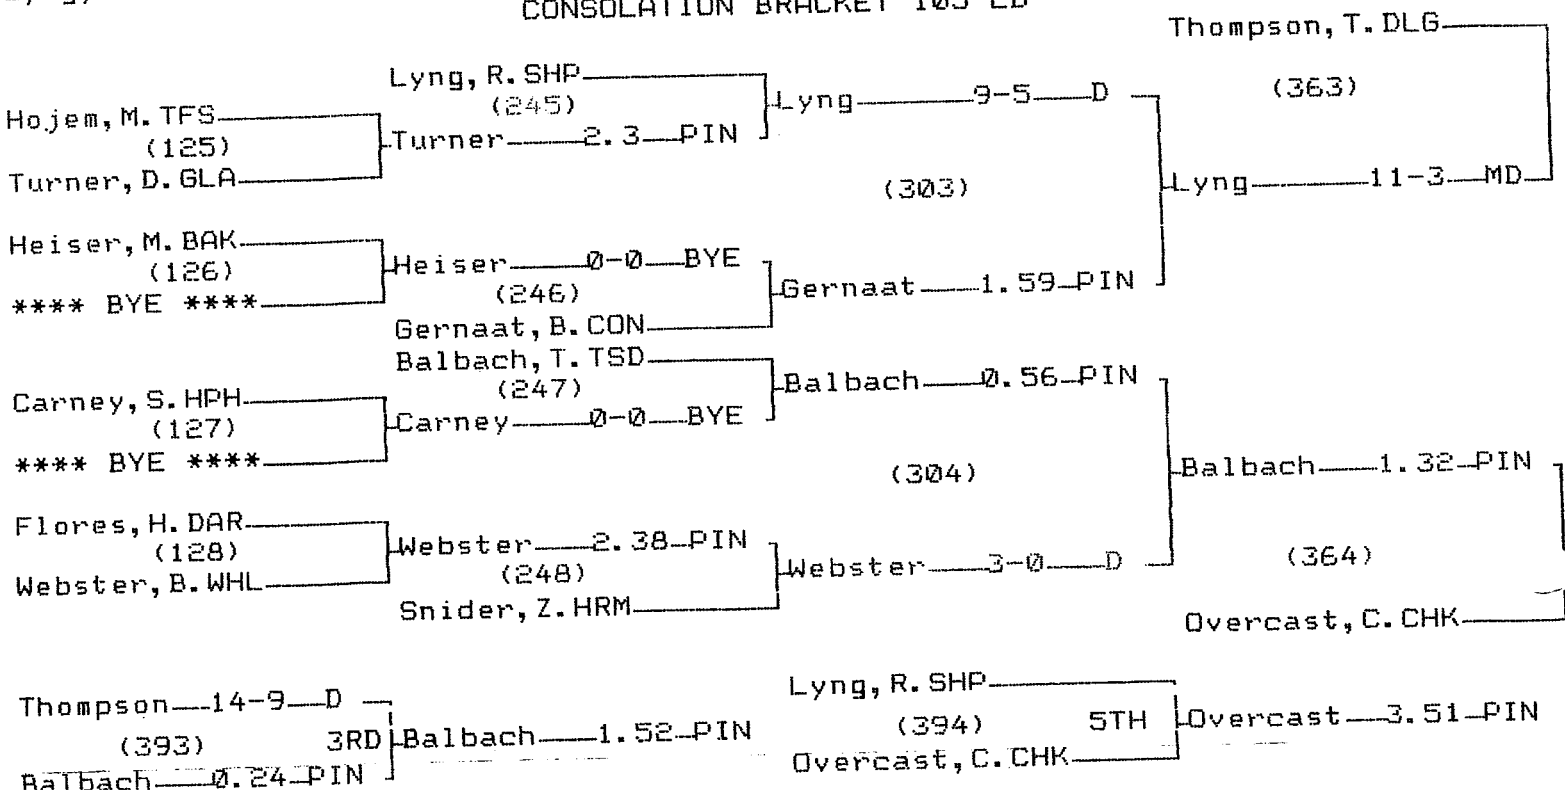

2005 "B-C" State Wrestling Tournament

CHAMPIONS BRACKET 98 LB

CONSOLATION BRACKET 98 LB

2005 "B-C" State Wrestling Tournament
 CHAMPIONS BRACKET 105 LB

CONSOLATION BRACKET 105 LB

2005 "B-C" State Wrestling Tournament