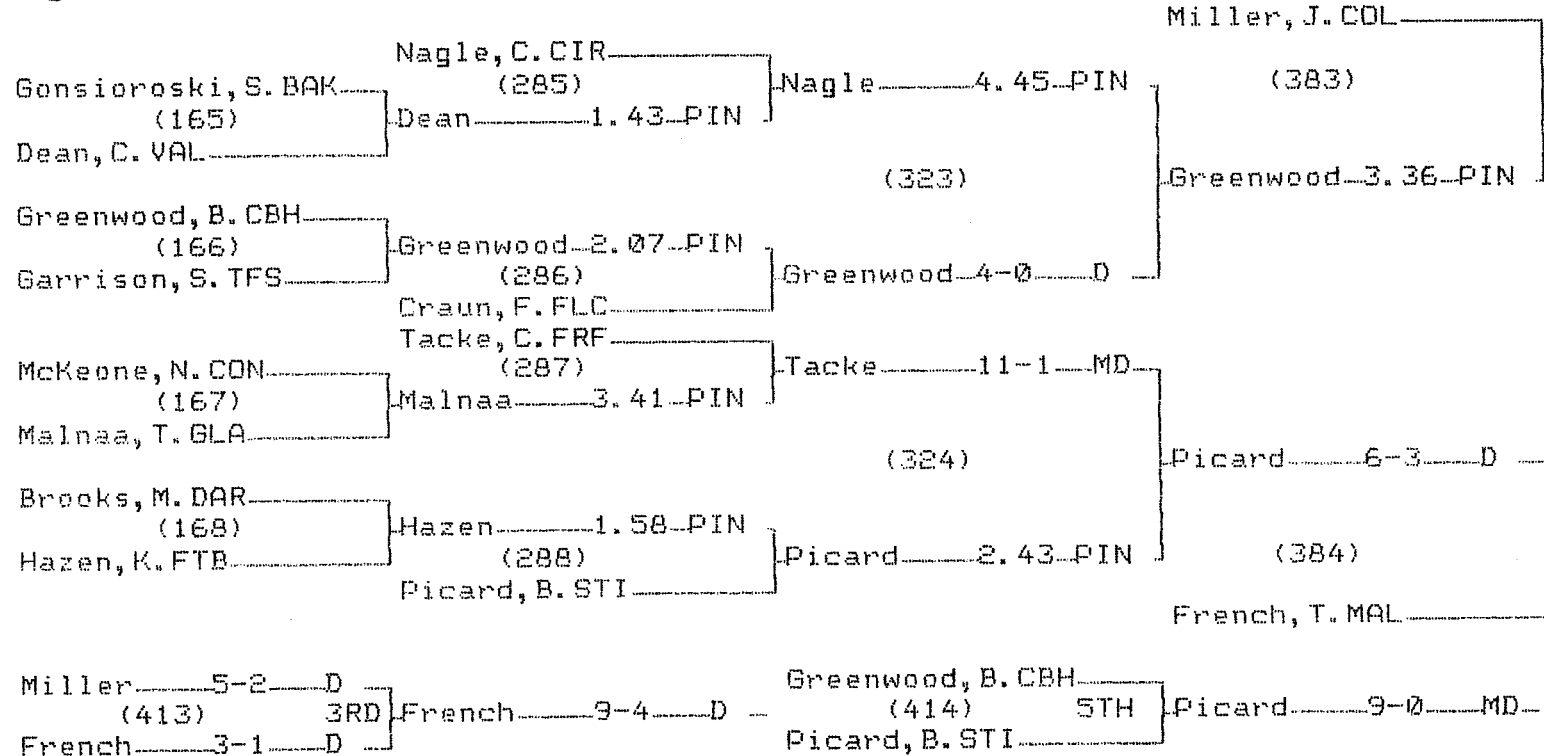

CONSOLATION BRACKET 171 LB