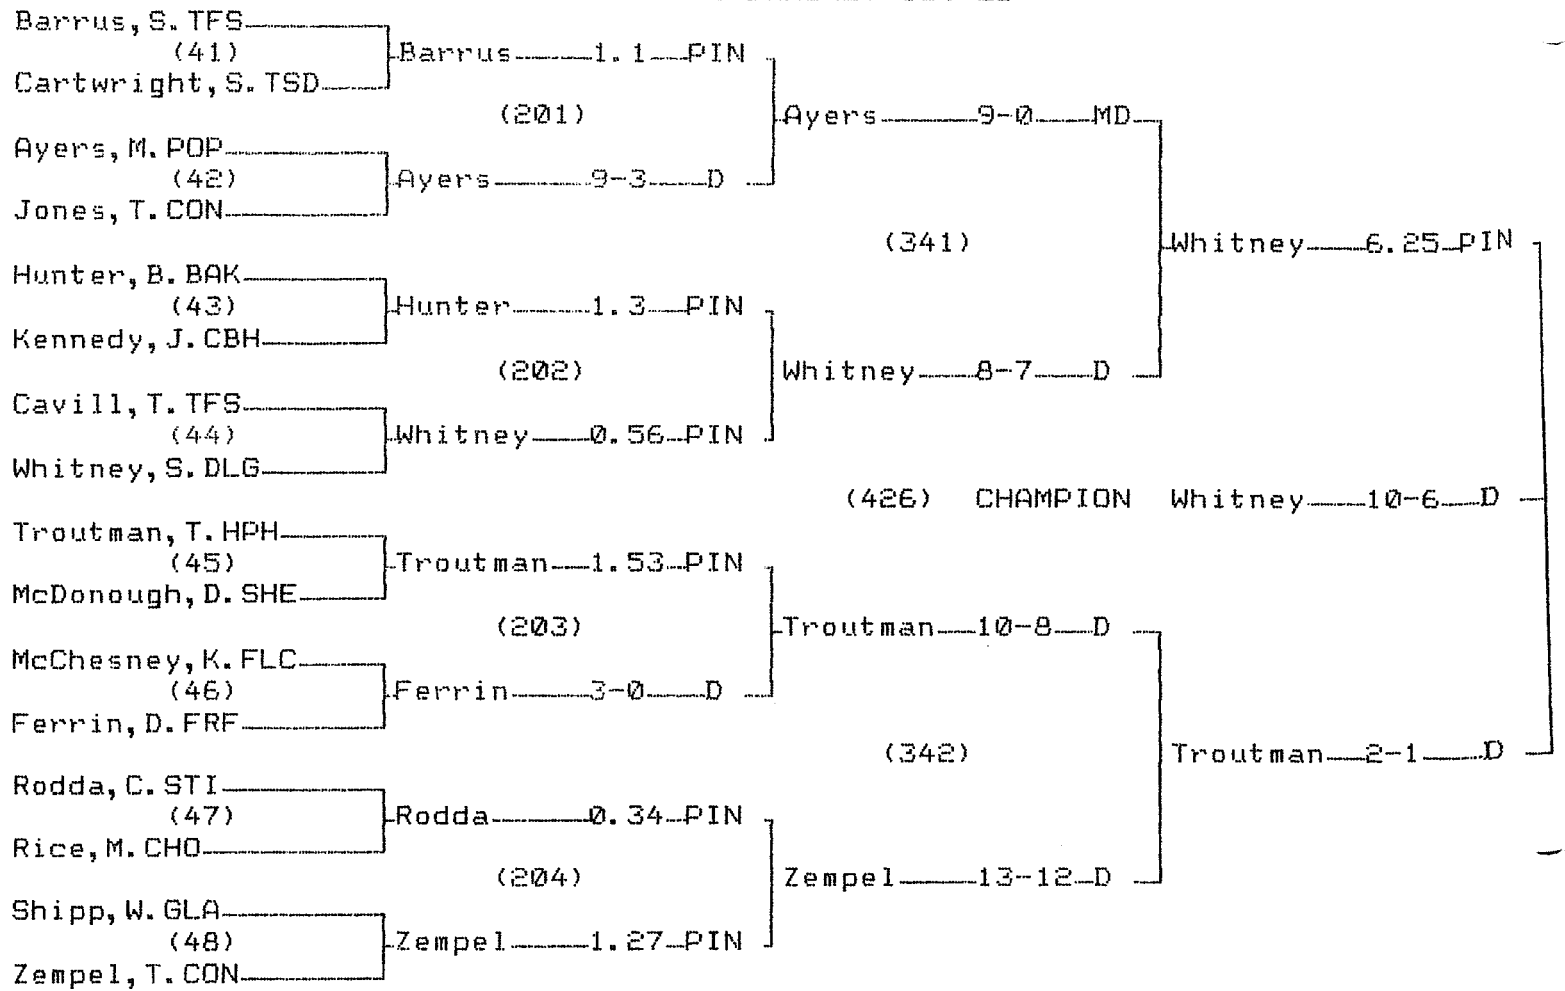

2005 "B-C" State Wrestling Tournament

CHAMPIONS BRACKET 130 LB