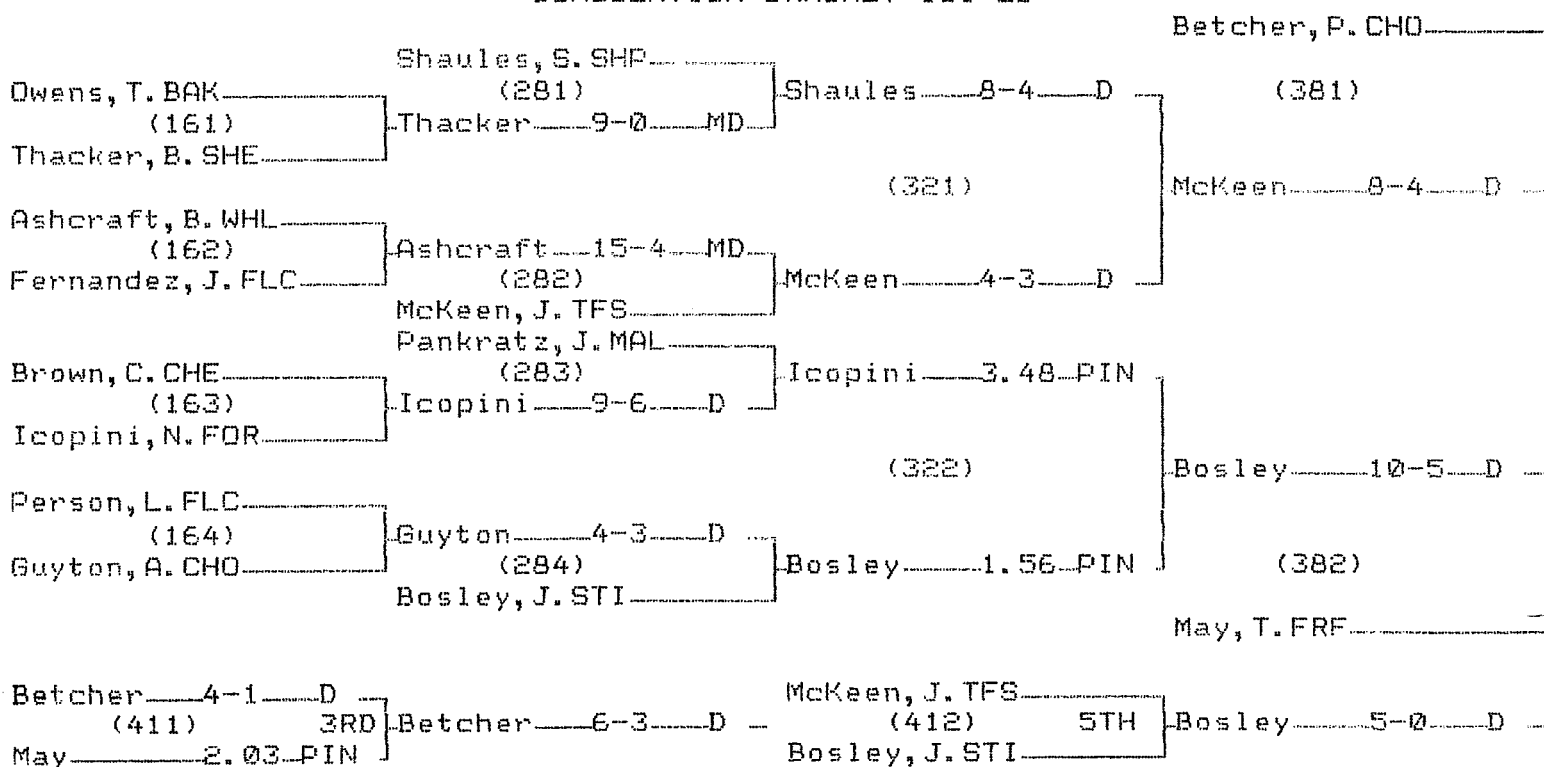

CHAMPIONS BRACKET 130 LB

CONSOLATION BRACKET 130 LB

2005 "B-C" State Wrestling Tournament

CHAMPIONS BRACKET 160 LB

CONSOLATION BRACKET 160 LB

CHAMPIONS BRACKET 152 LB

CONSOLATION BRACKET 152 LB

2005 "B-C" State Wrestling Tournament
 CHAMPIONS BRACKET 112 LB