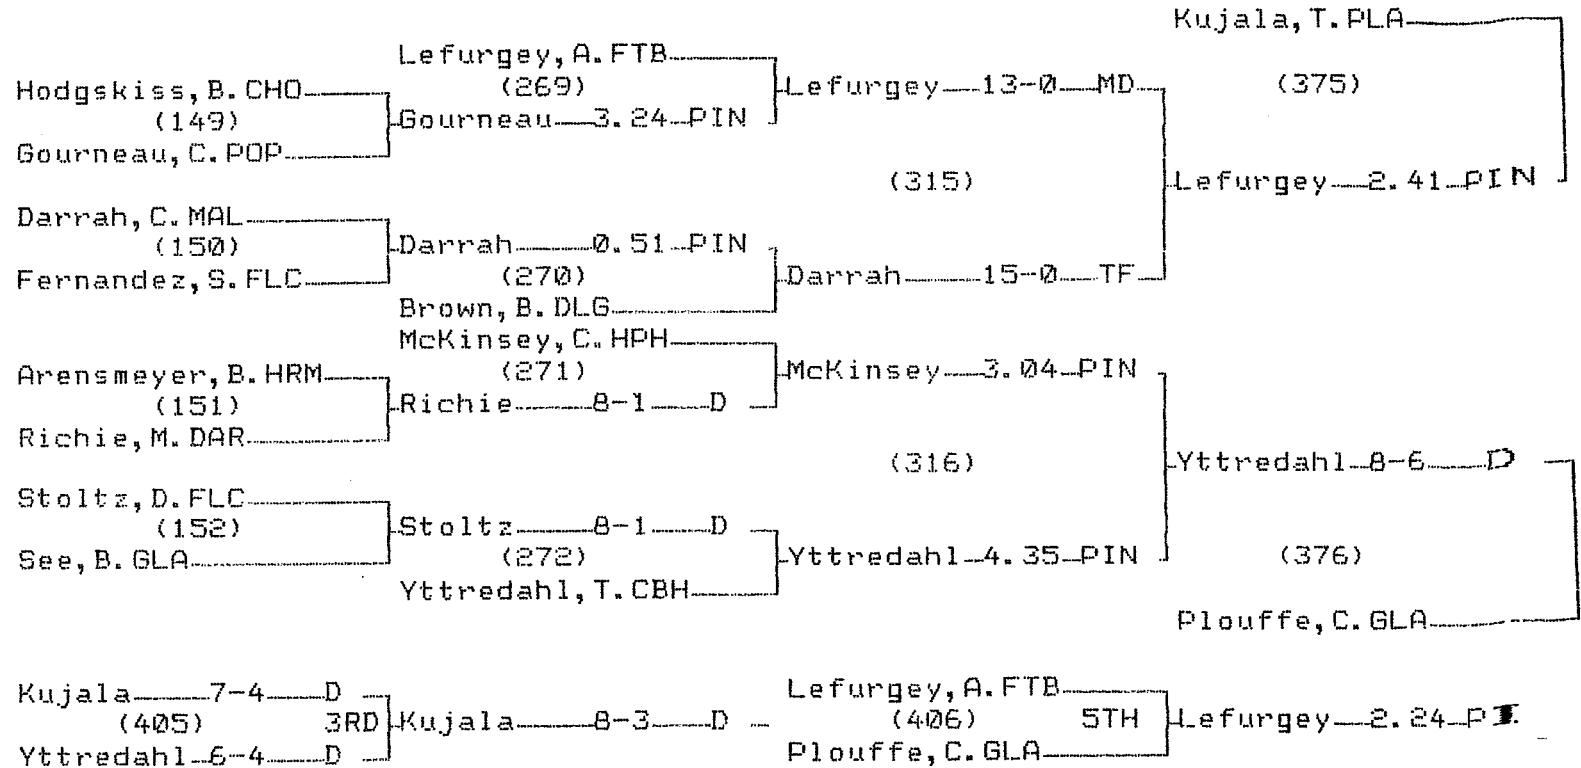

CONSOLATION BRACKET 112 LB

2005 "B-C" State Wrestling Tournament

CHAMPIONS BRACKET 119 LB

CONSOLATION BRACKET 119 LB

2005 "B-C" State Wrestling Tournament

CHAMPIONS BRACKET 140 LB

CONSOLATION BRACKET 140 LB