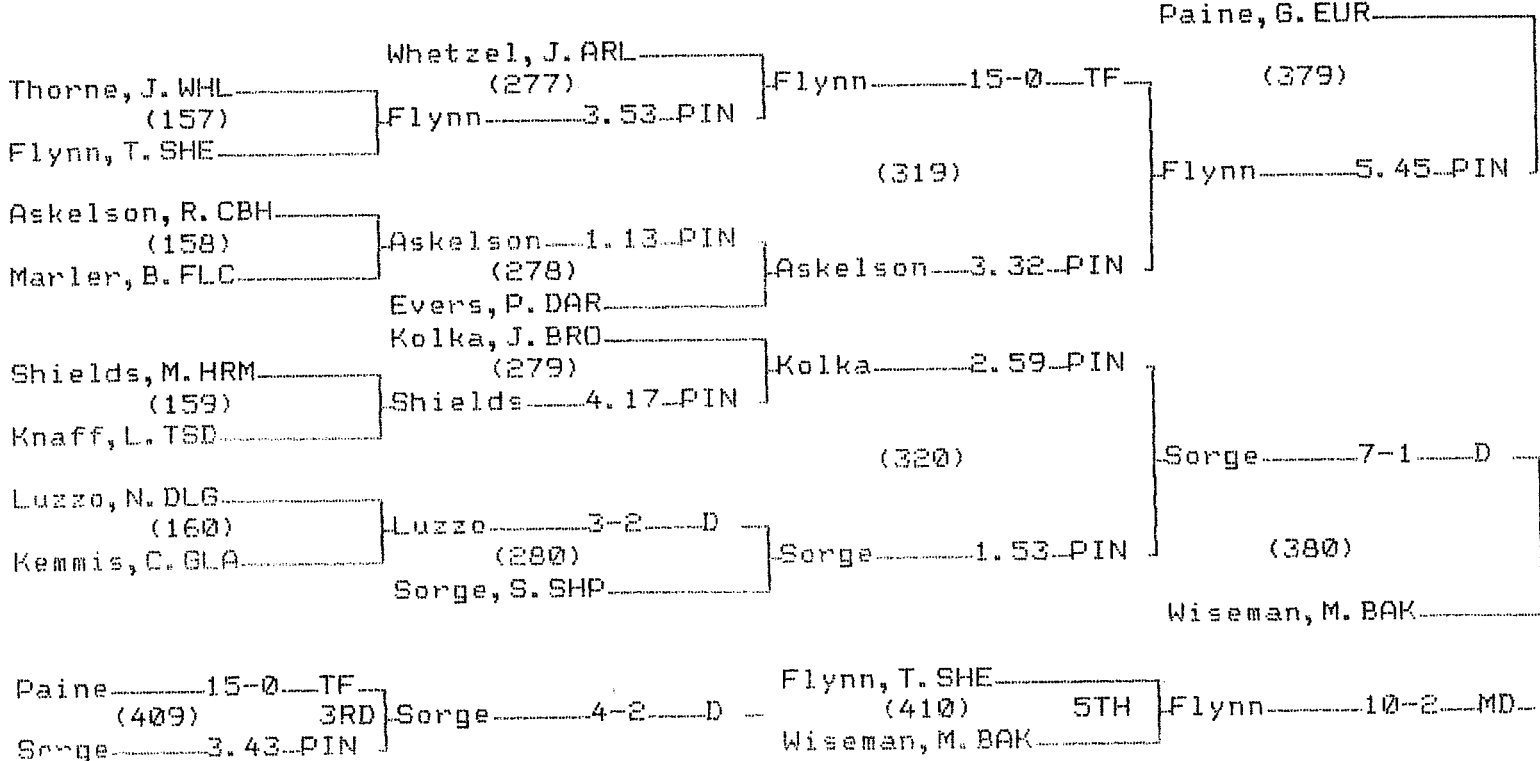

CHAMPIONS BRACKET 130 LB

CONSOLATION BRACKET 130 LB

2005 "B-C" State Wrestling Tournament

CHAMPIONS BRACKET 160 LB

CONSOLATION BRACKET 160 LB

CHAMPIONS BRACKET 152 LB

CONSOLATION BRACKET 152 LB

2005 "B-C" State Wrestling Tournament
 CHAMPIONS BRACKET 112 LB