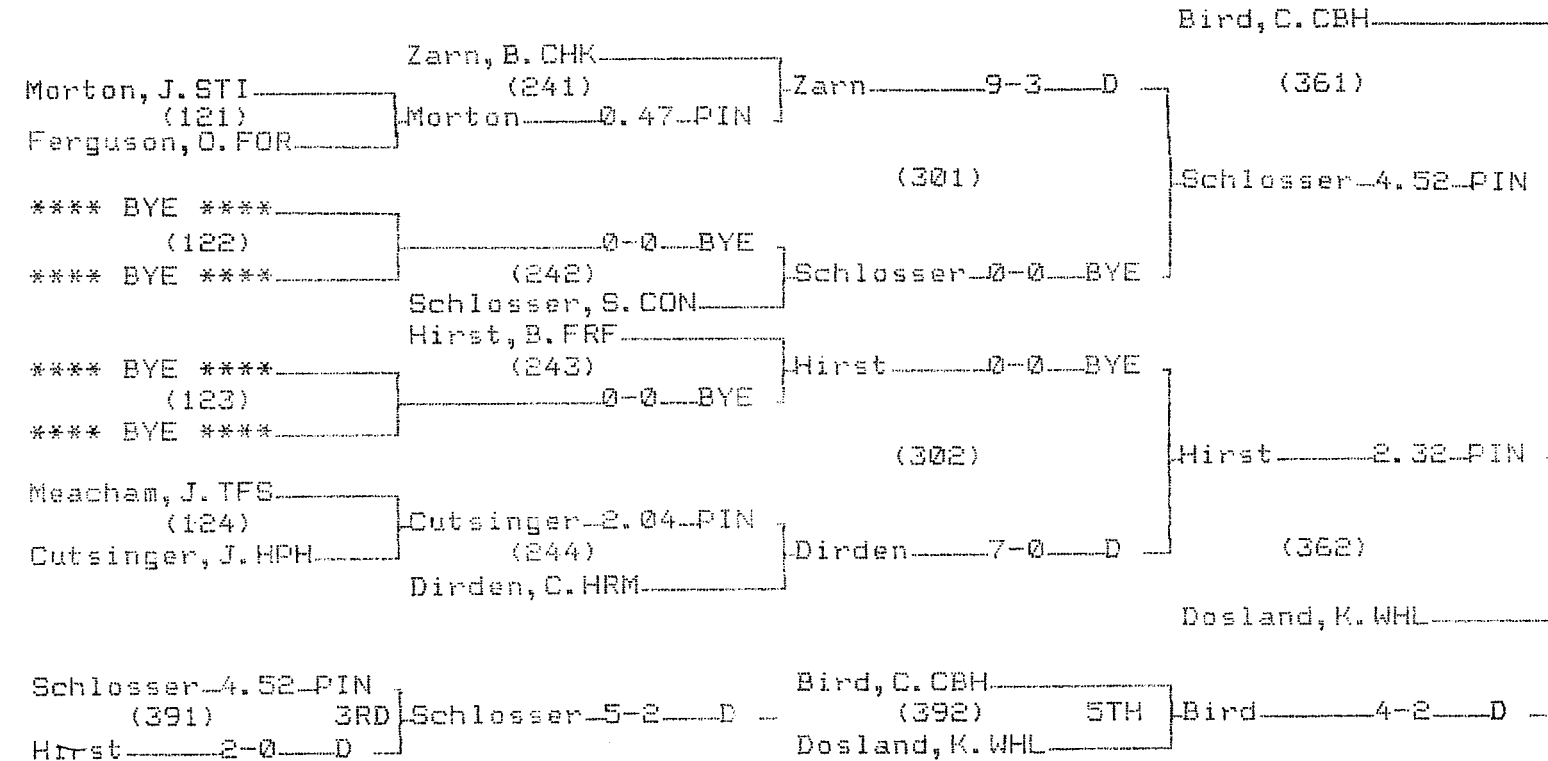

2005 "B-C" State Wrestling Tournament

CHAMPIONS BRACKET 98 LB

CONSOLATION BRACKET 98 LB

2005 "B-C" State Wrestling Tournament
 CHAMPIONS BRACKET 105 LB

CONSOLATION BRACKET 105 LB

2005 "B-C" State Wrestling Tournament