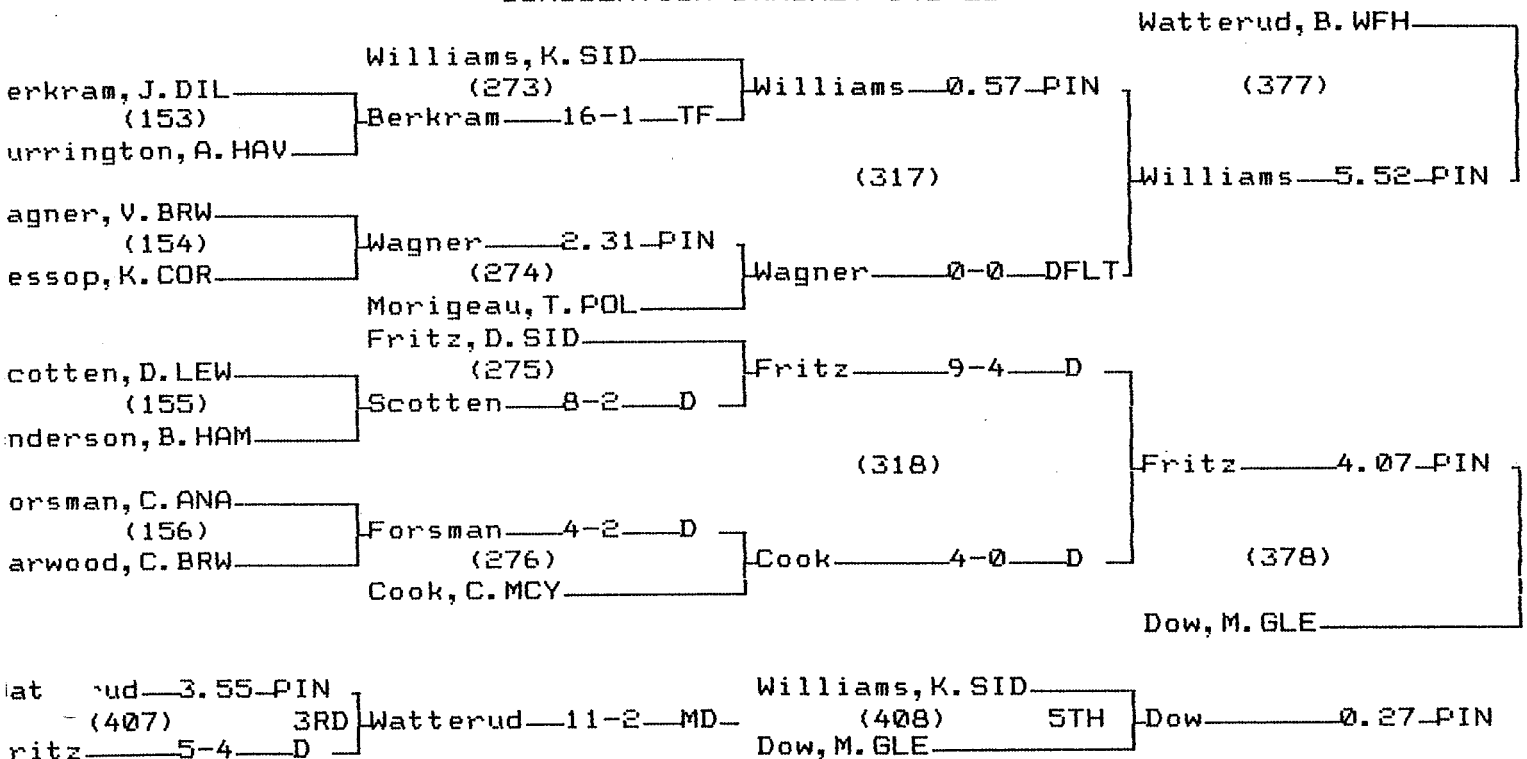

CHAMPIONS BRACKET 140 LB

CONSOLATION BRACKET 140 LB

2005 CLASS A STATE WRESTLING TOURNAMENT

CHAMPIONS BRACKET 145 LB

CONSOLATION BRACKET 145 LB

2005 CLASS A STATE WRESTLING TOURNAMENT
CHAMPIONS BRACKET 171 LB