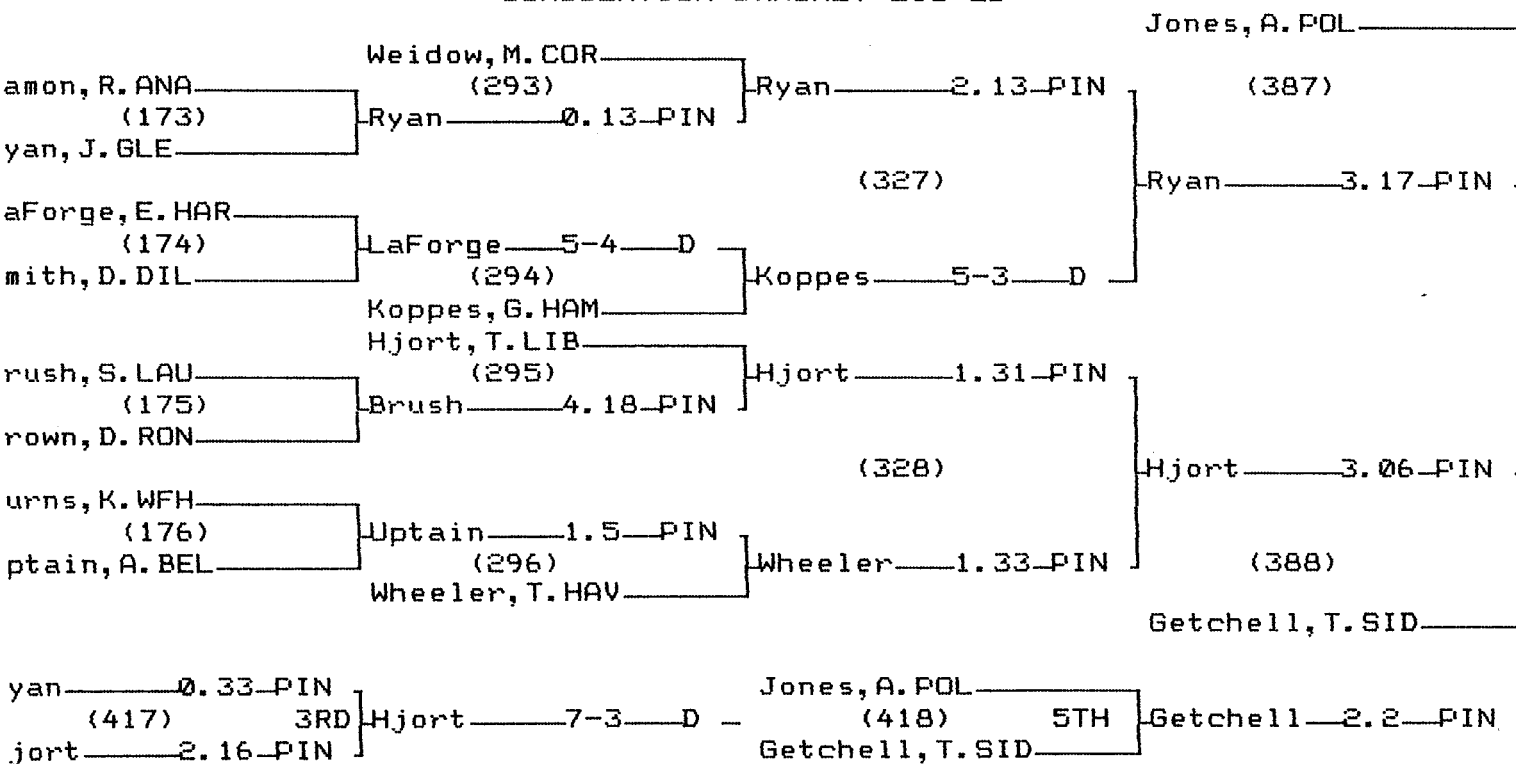

2005 CLASS A STATE WRESTLING TOURNAMENT

CHAMPIONS BRACKET 152 LB

CONSOLATION BRACKET 152 LB

2005 CLASS A STATE WRESTLING TOURNAMENT

CHAMPIONS BRACKET 215 LB

CONSOLATION BRACKET 215 LB

2005 CLASS A STATE WRESTLING TOURNAMENT