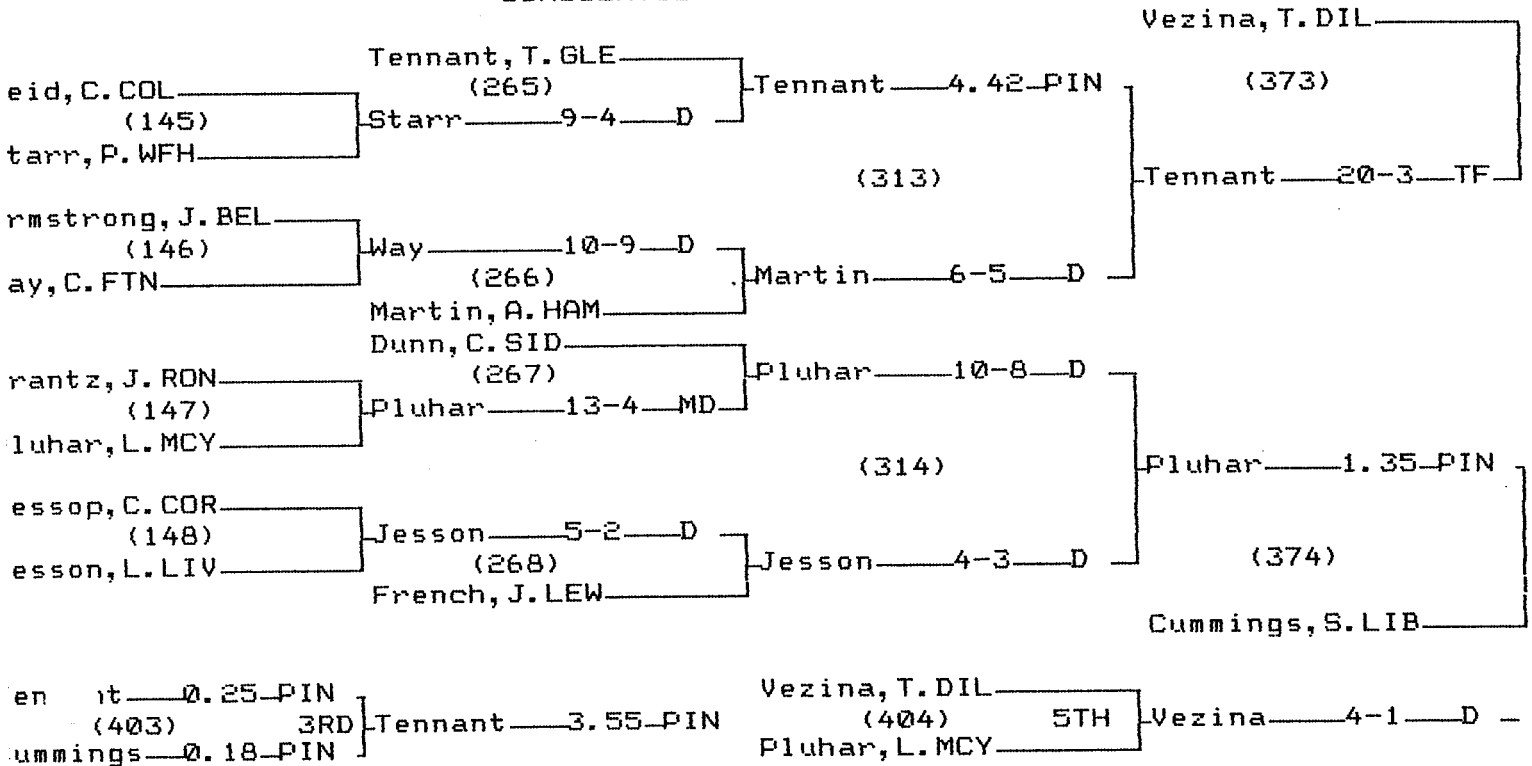

2005 CLASS A STATE WRESTLING TOURNAMENT
 CHAMPIONS BRACKET 119 LB

CONSOLATION BRACKET 119 LB

2005 CLASS A STATE WRESTLING TOURNAMENT

CHAMPIONS BRACKET 135 LB

CONSOLATION BRACKET 135 LB

2005 CLASS A STATE WRESTLING TOURNAMENT