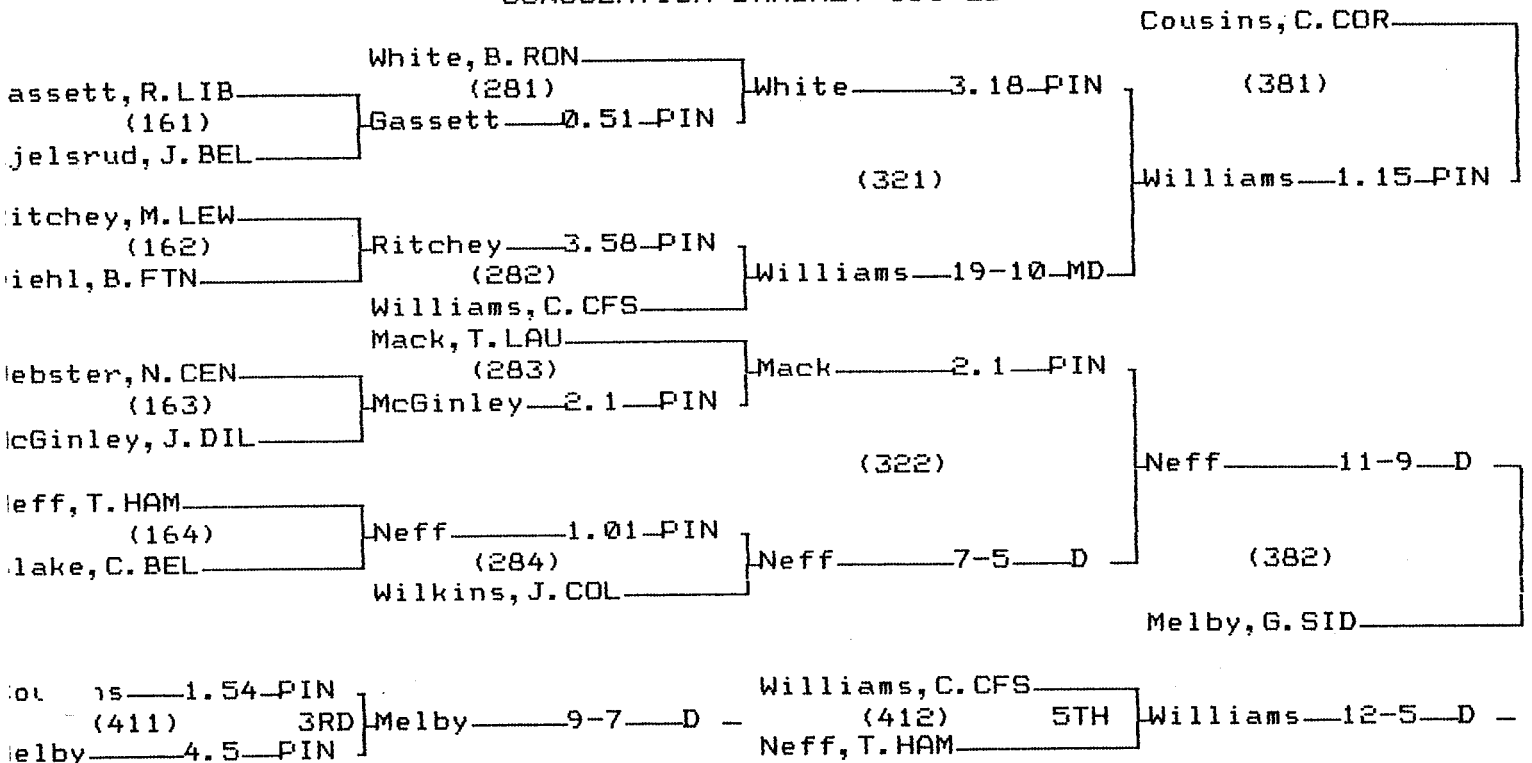

CONSOLATION BRACKET 130 LB

2005 CLASS A STATE WRESTLING TOURNAMENT

CHAMPIONS BRACKET 160 LB

CONSOLATION BRACKET 160 LB

2005 CLASS A STATE WRESTLING TOURNAMENT
CHAMPIONS BRACKET 112 LB

CONSOLATION BRACKET 112 LB