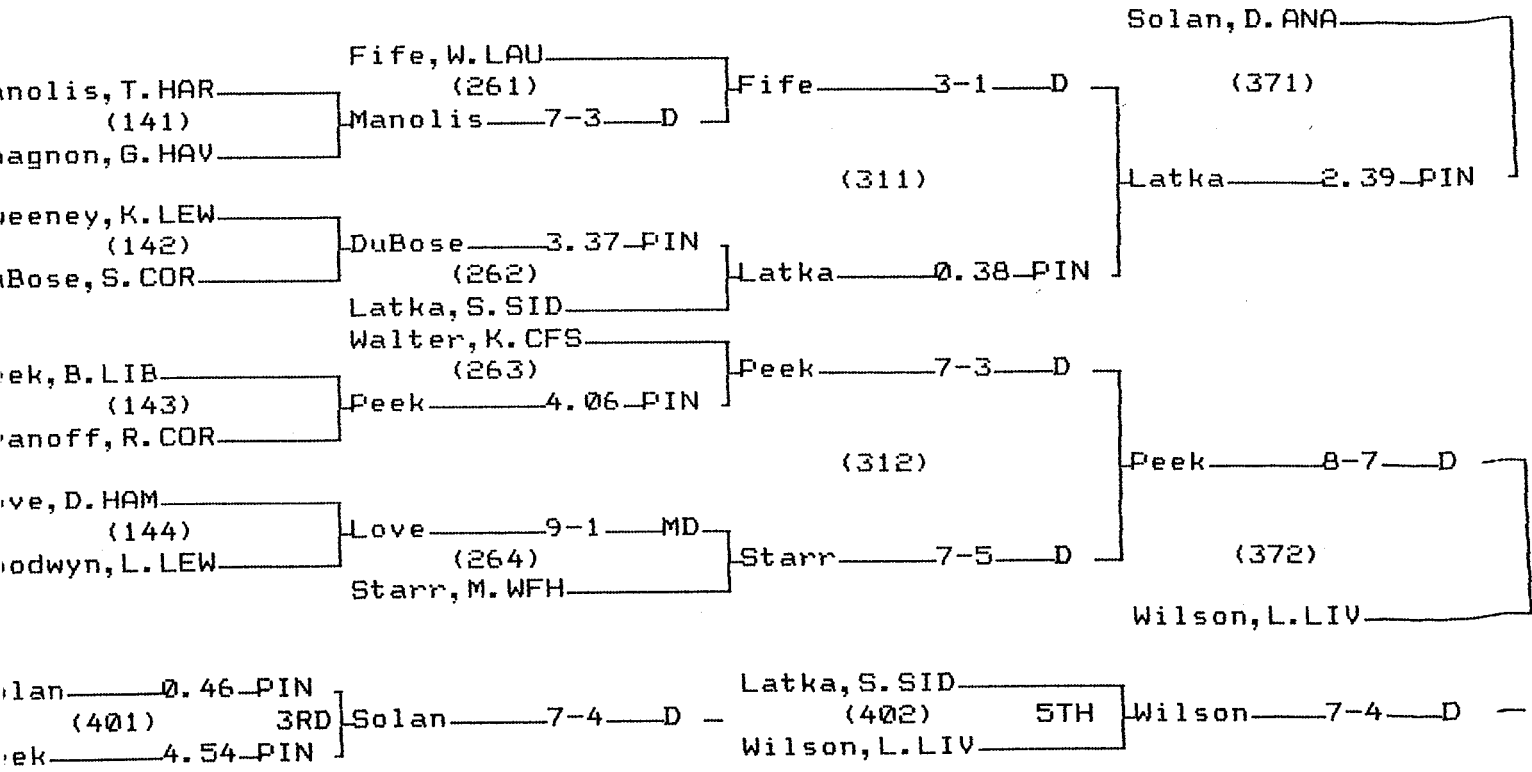

CONSOLATION BRACKET 130 LB