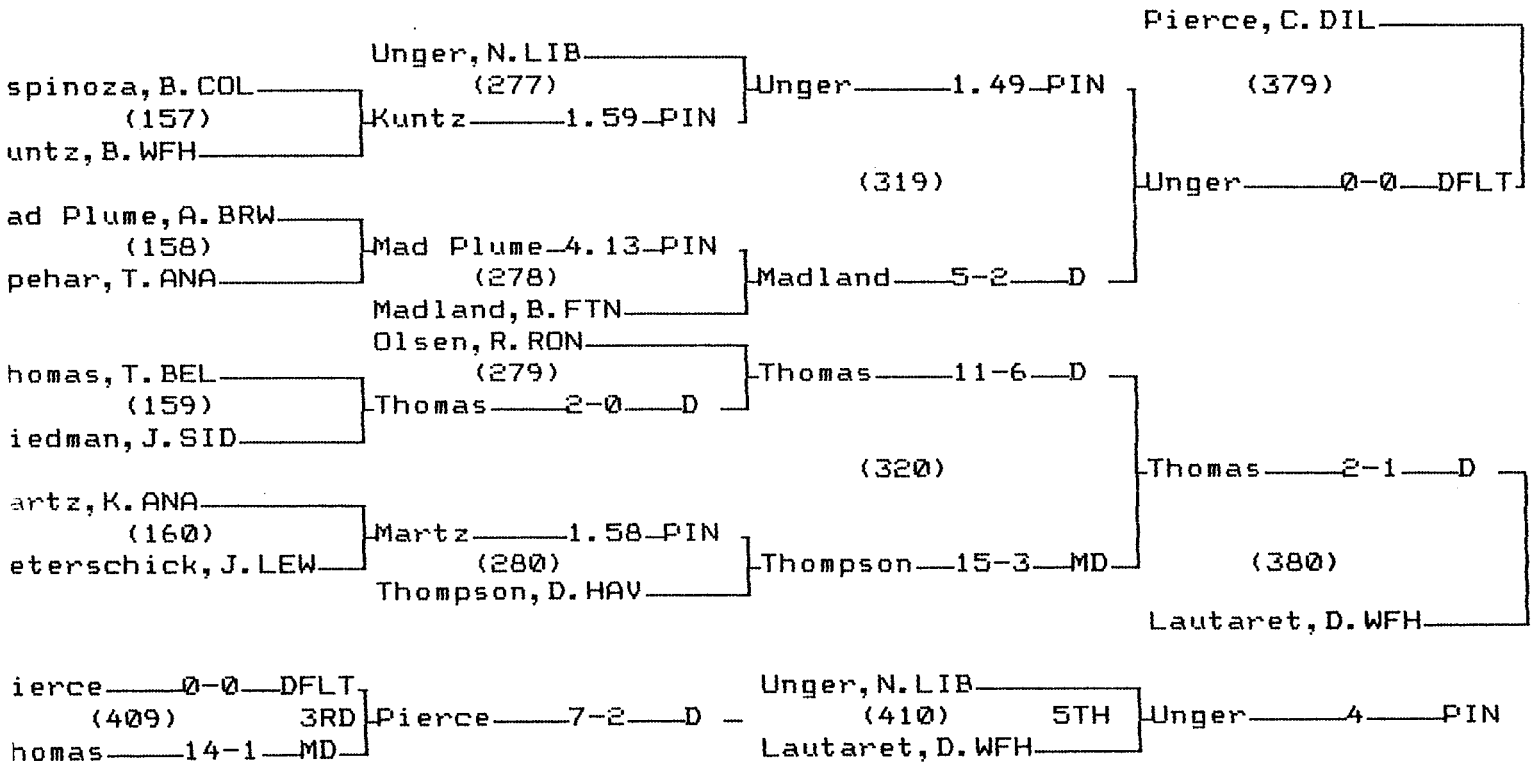

CONSOLATION BRACKET 152 LB