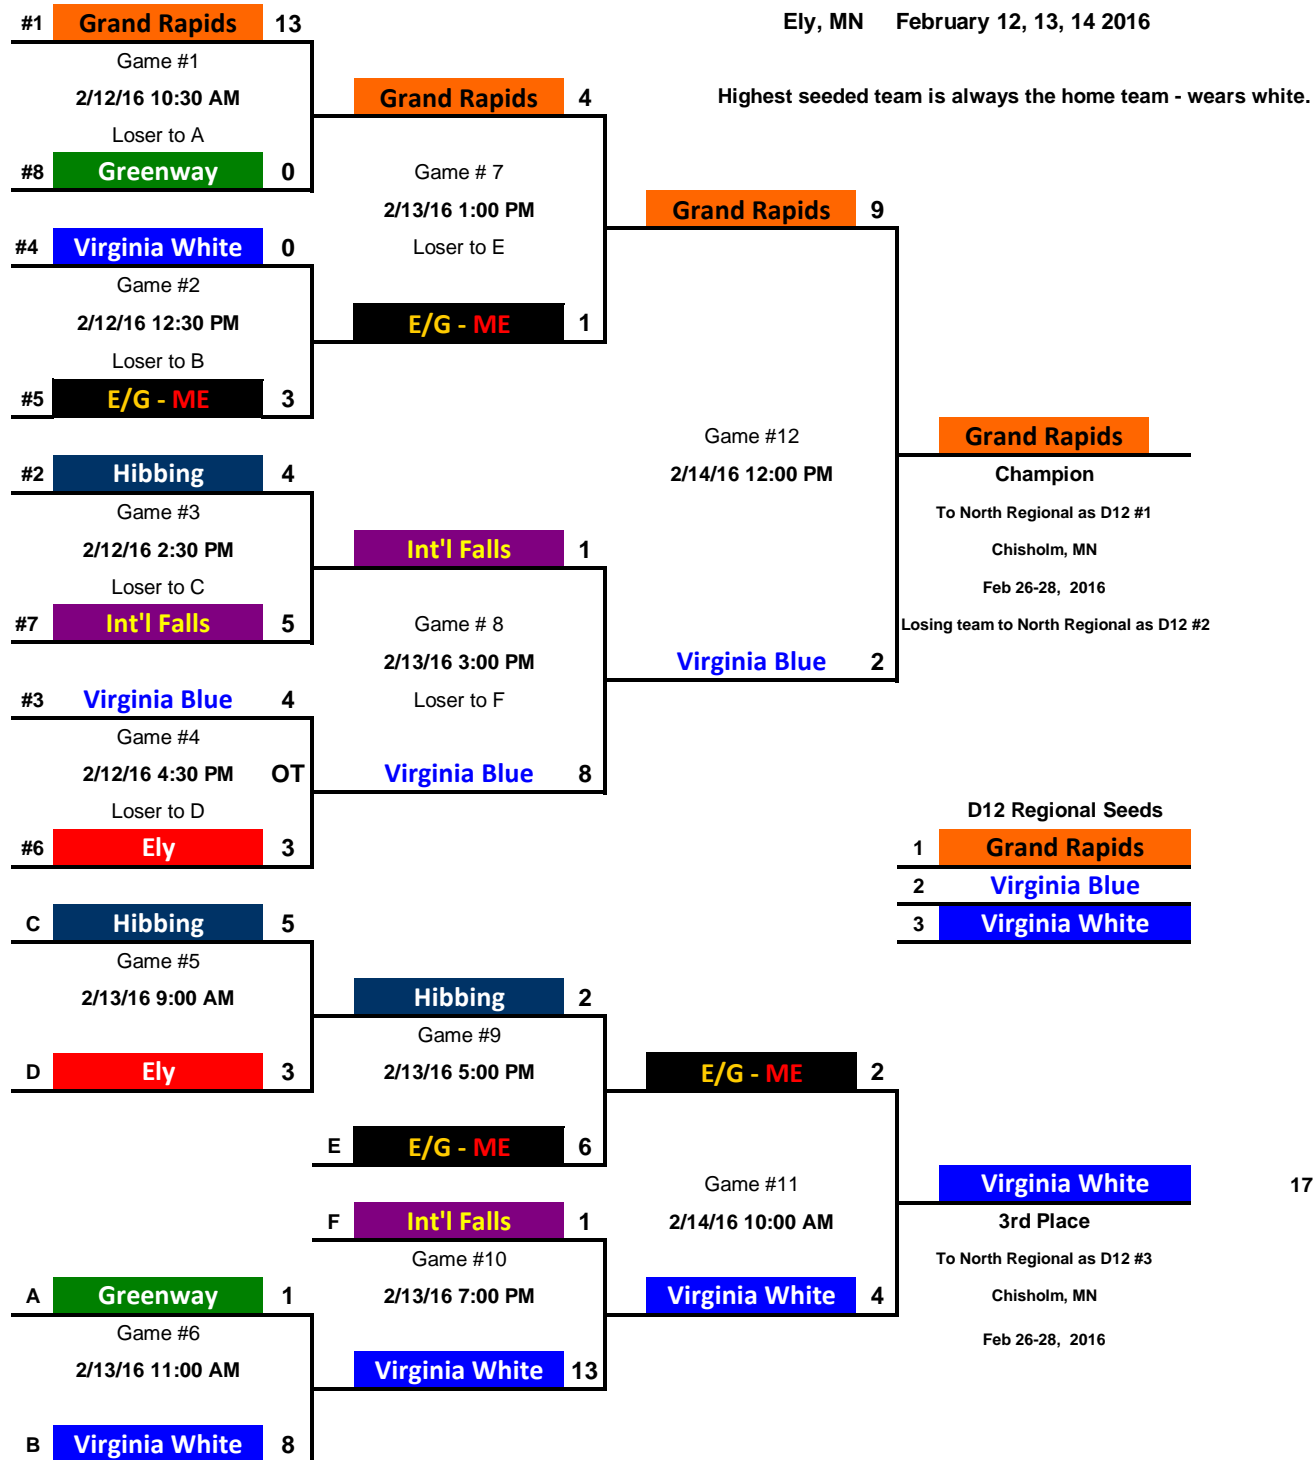

2016 District 12 Peewee B Tournament

Ely, MN February 12, 13, 14 2016

Tournament Director:

Name: Misty Merhar

Email: merhar46@gmail.com

Phone: (218)349-3745

SEED:	Team:
#1	Grand Rapids
#2	Hibbing
#3	Virginia Blue
#4	Virginia White
#5	E/G - ME
#6	Ely
#7	Int'l Falls
#8	Greenway

Game #	Game Time	H	V
1	2/12/16 10:30 AM	13	0
2	2/12/16 12:30 PM	0	3
3	2/12/16 2:30 PM		
4	2/12/16 4:30 PM		
5	2/13/16 9:00 AM		
6	2/13/16 11:00 AM		
7	2/13/16 1:00 PM		
8	2/13/16 3:00 PM		
9	2/13/16 5:00 PM		
10	2/13/16 7:00 PM		
11	2/14/16 10:00 AM		
12	2/14/16 12:00 PM		

17 Minute periods; 2 minute minor penalties

OT Overtime will be in the following format:

(1) 2 min rest. 10 min 5 on 5 sudden death
Resurface

(2) 10 min 5 on 5 sudden death
2 min rest. 10 min 5 on 5 sudden death
Resurface

Repeat from 2 until winner declared