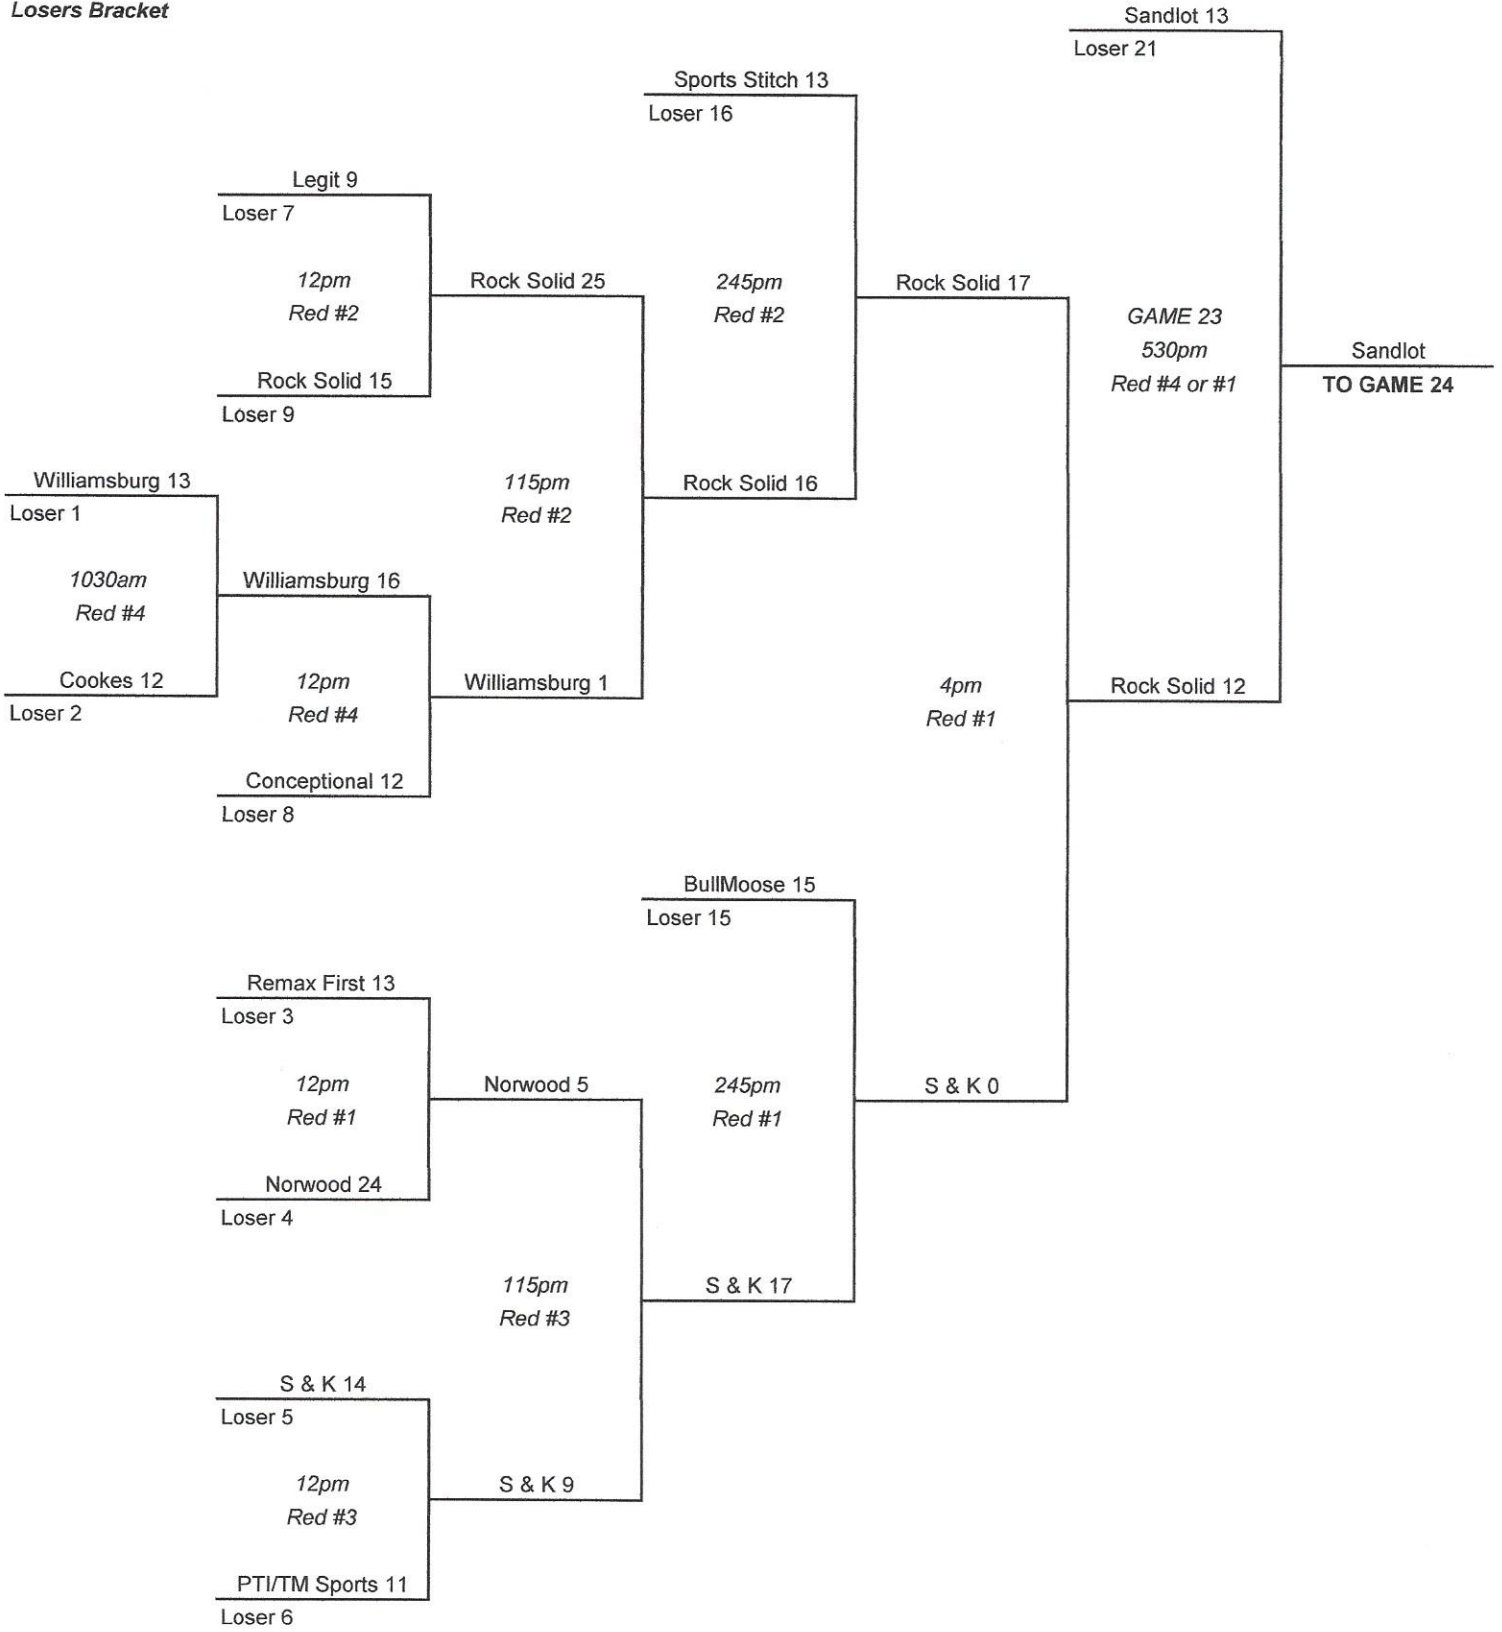

SoftballNation's Gold/Silver State Championships

August 9 & 10, 2014 - Princess Anne Athletic Complex

Silver Division Home Run Rule - 1 hour 25 minute time limit on all games

Winners Bracket

Losers Bracket

Teams taking Double Forfeits
 Mojo Softball
 Chicken LiL Welding
 Docks of the Bay
 NC Merchants
 RSC