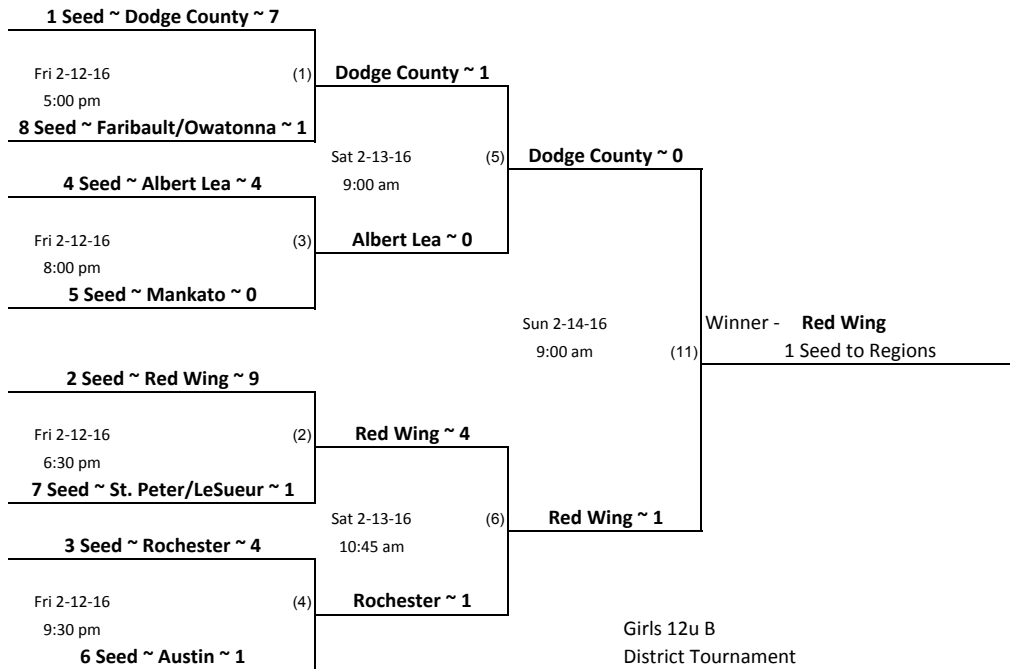

# Minnesota Hockey District 9 12UB League Play-offs

Games played in Waseca at Waseca Ice Arena  
*The Highest Seed in Each Game is the Home Team*

Girls 12u B  
 District Tournament  
 Location: Waseca Ice Arena  
 Director: Julie Miller  
[juliannamiller90@yahoo.com](mailto:juliannamiller90@yahoo.com)  
 952-240-8704

## Playback Bracket