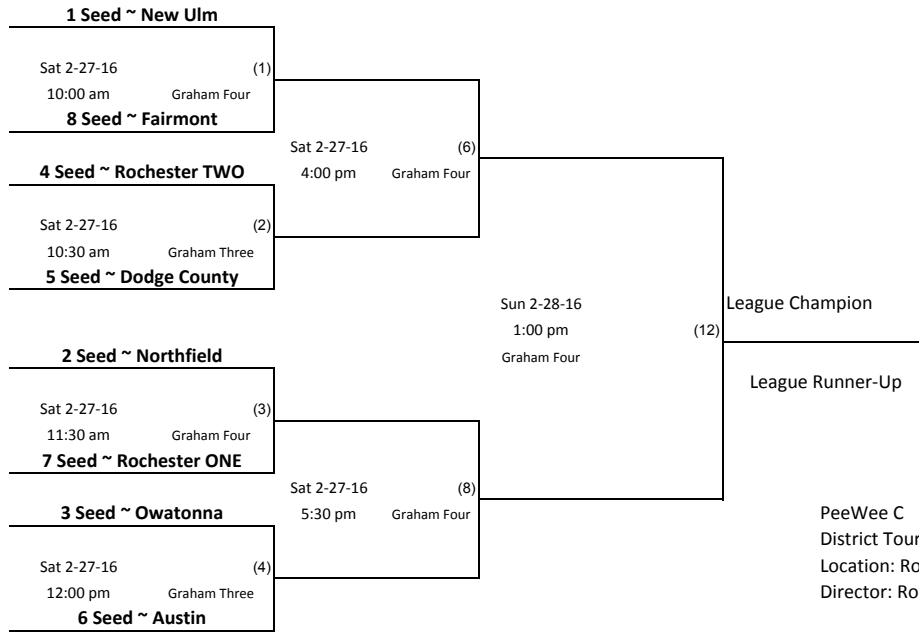

Minnesota Hockey District 9 PeeWee C League Championship

Games played in Rochester at Graham Arena
The Highest Seed in Each Game is the Home Team

Consolation Bracket