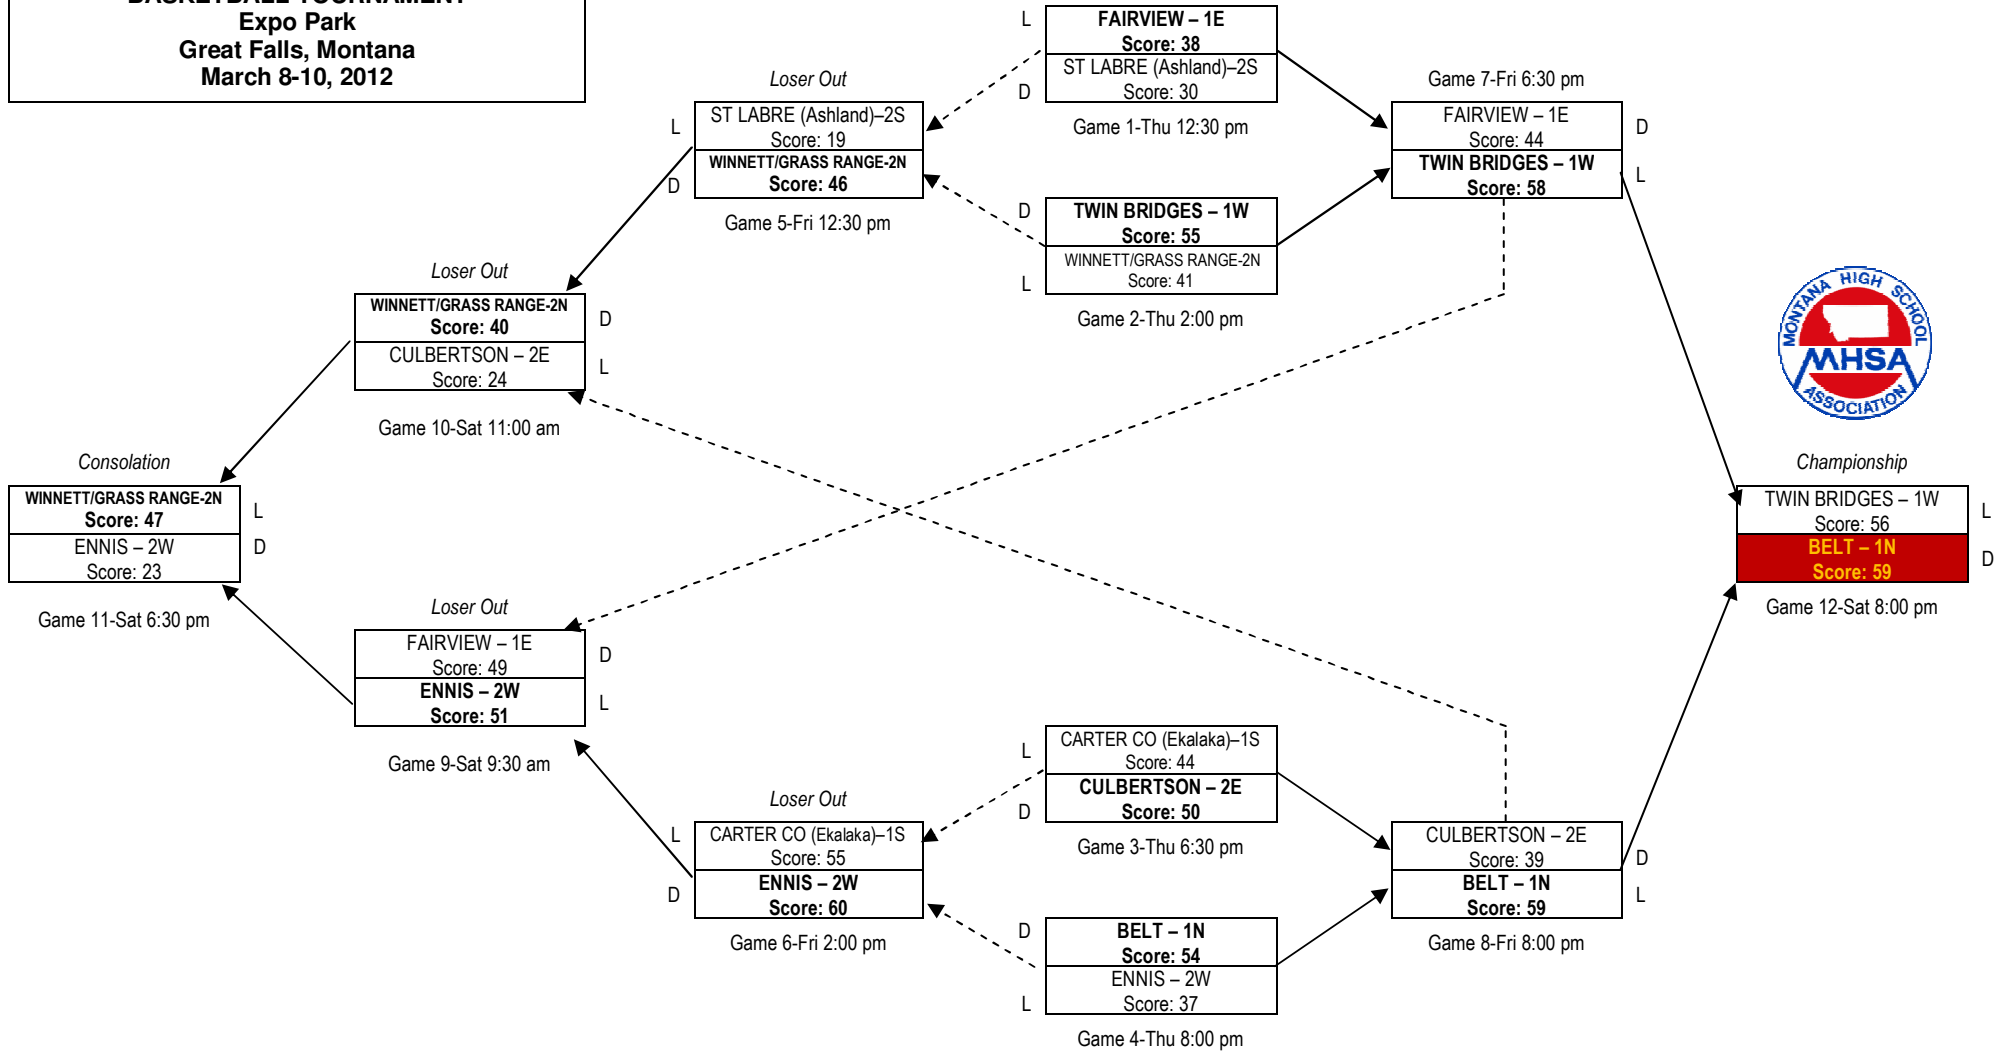

**Montana High School Association
2012 STATE CLASS C GIRLS'
BASKETBALL TOURNAMENT**
Expo Park
Great Falls, Montana
March 8-10, 2012

Winners →
Losers - - - - ->

L = Light Uniform
D = Dark Uniform