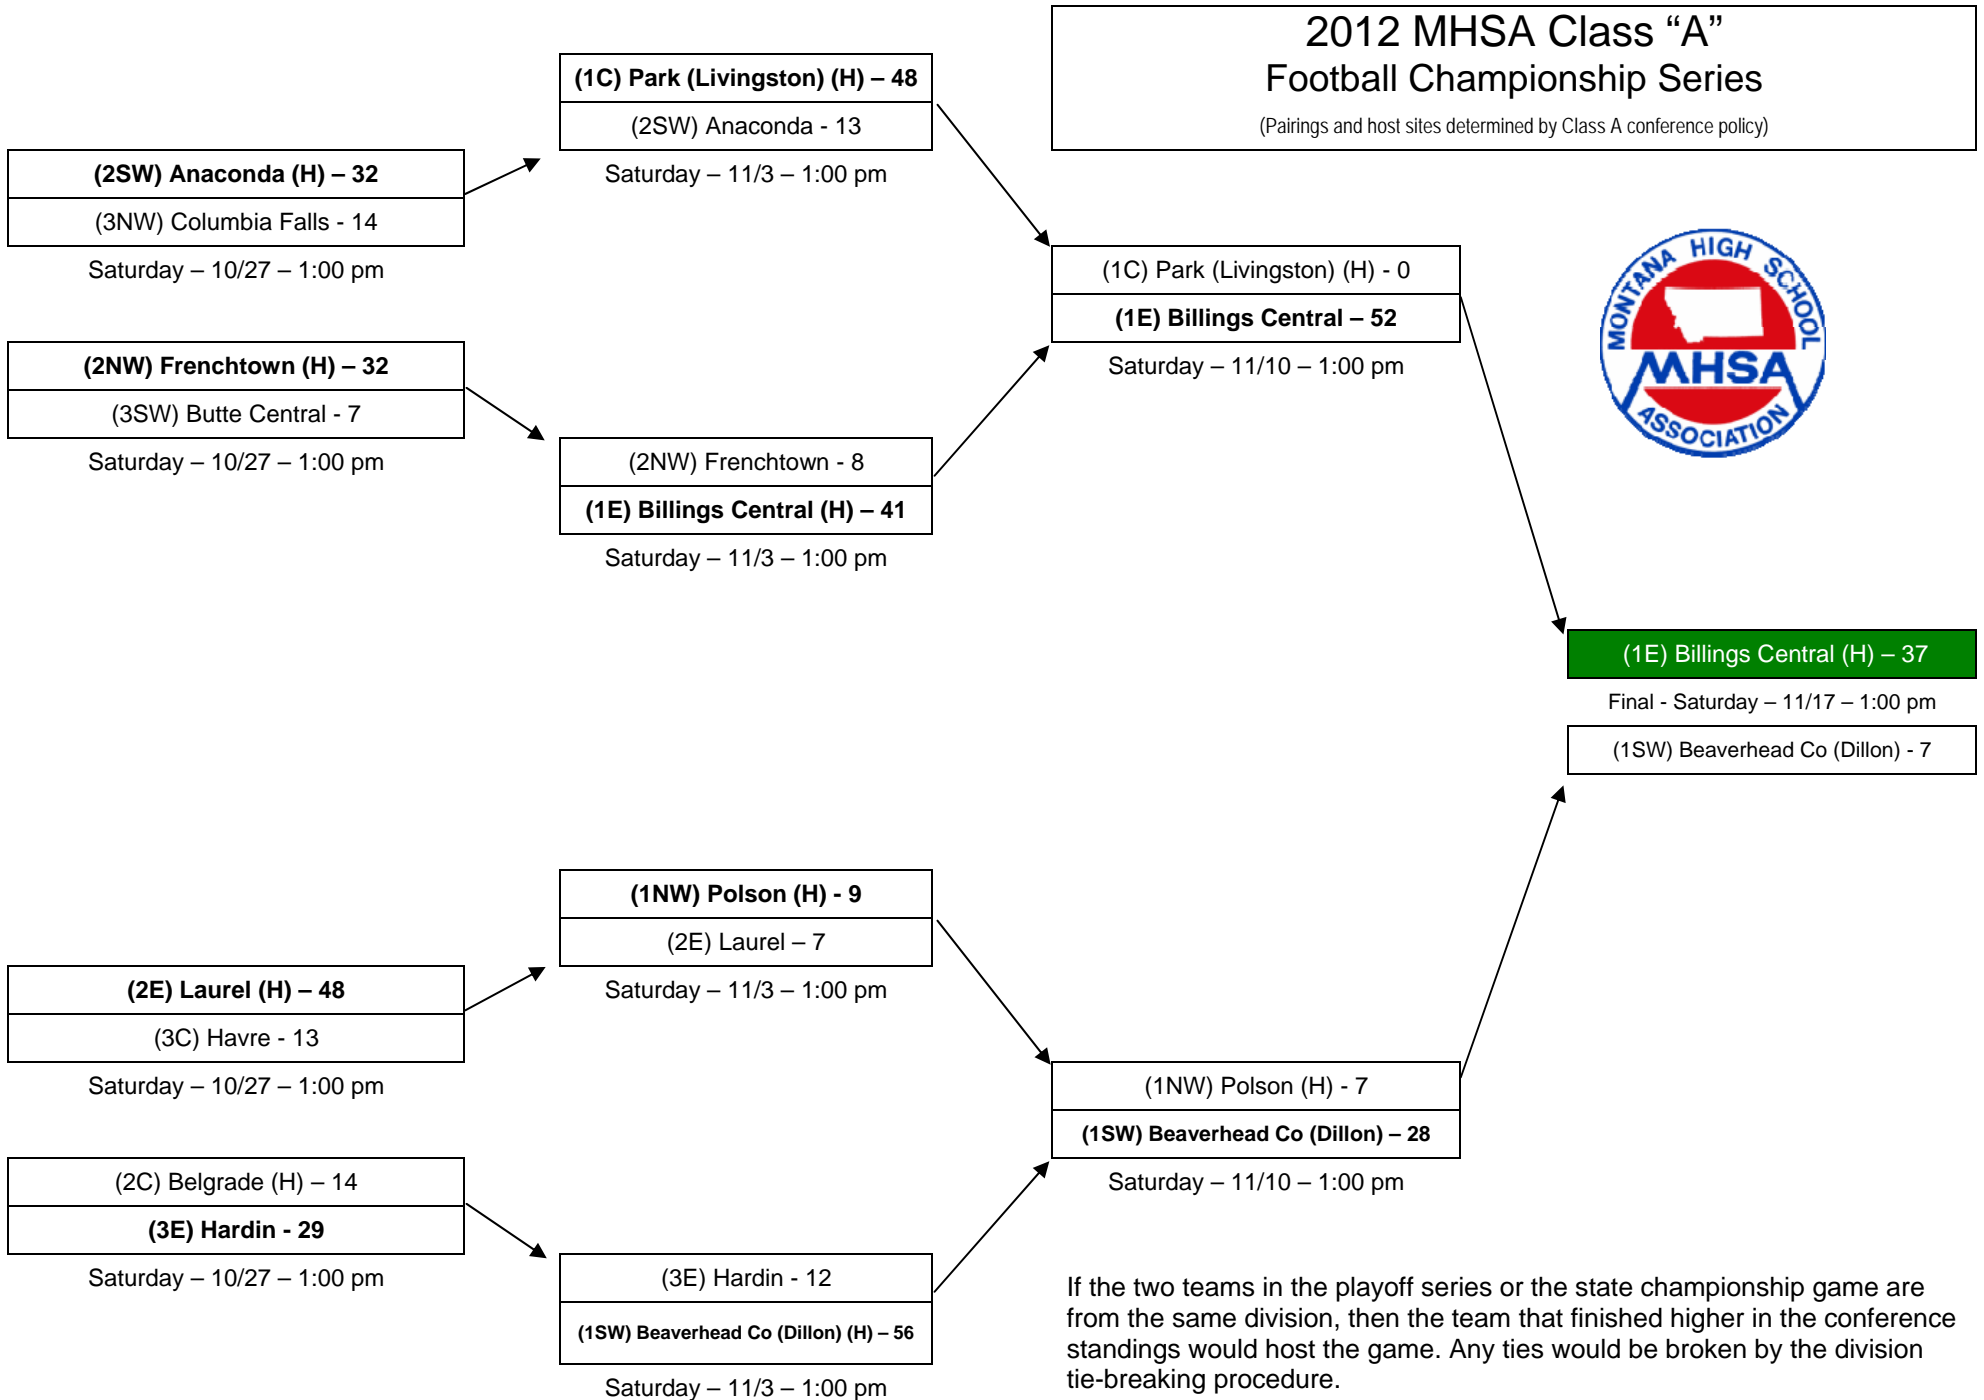

# 2012 MHSA Class "A" Football Championship Series

(Pairings and host sites determined by Class A conference policy)

If the two teams in the playoff series or the state championship game are from the same division, then the team that finished higher in the conference standings would host the game. Any ties would be broken by the division tie-breaking procedure.