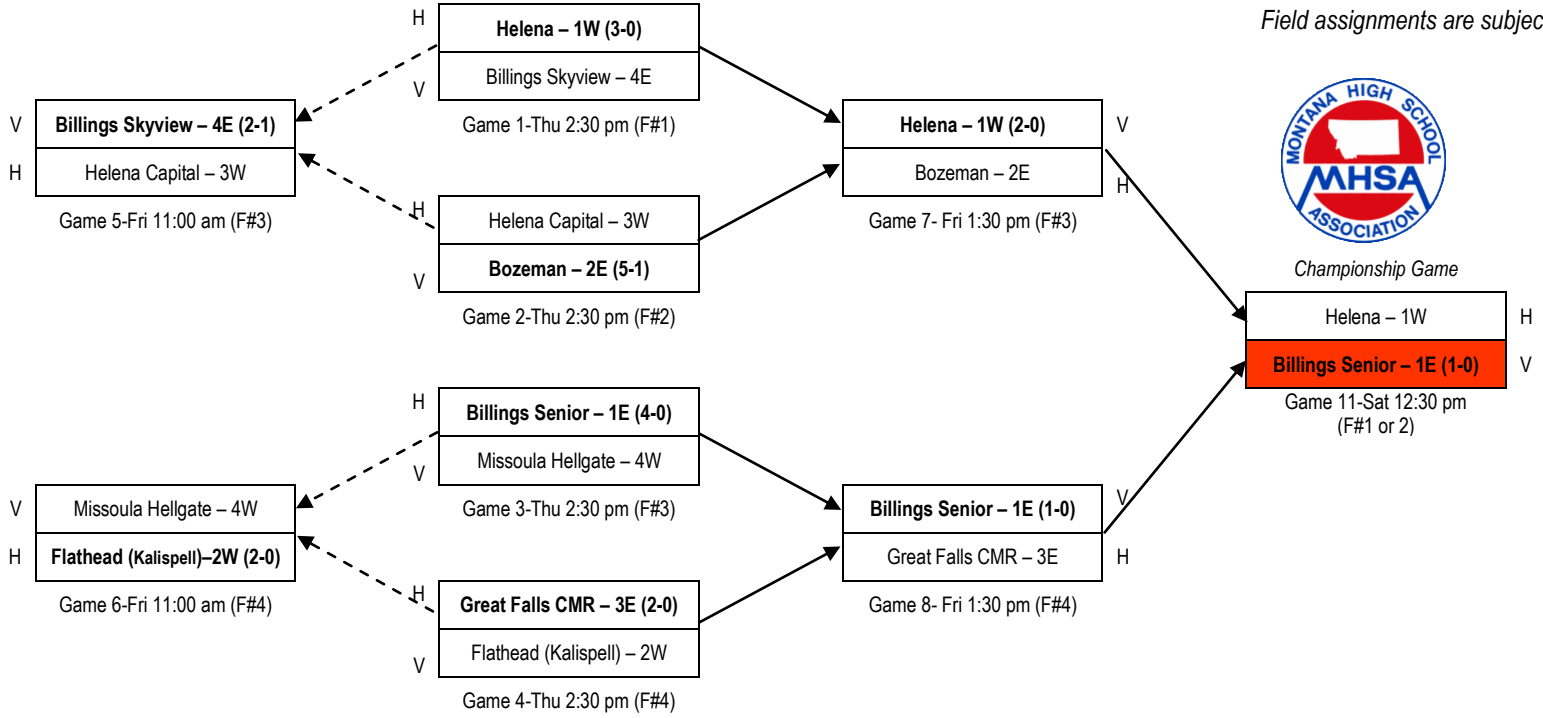

Field assignments are subject to change.

**Montana High School Association
 2013 STATE CLASS AA SOCCER TOURNAMENT
 Siebel Fields (Airport Complex) – Helena, MT
 October 31 – November 2, 2013**

GIRLS' BRACKET

H = Home Team (White Uniform)
 V = Visiting Team (Dark Uniform)

Winner —————>
 Loser - - - - ->

3rd-4th Place Game

Loser – Game 7

Loser – Game 8

H **Bozeman - 2E (2-1)**

V Great Falls CMR - 3E

Game 9-Sat 10:00 am (F#3)

5th-6th Place Game

Winner – Game 5

Winner – Game 6

H Billings Skyview - 4E

V **Flathead (Kalispell) - 2W (2-1 SHOTS)**

Game 10-Sat 10:00 am (F#4)