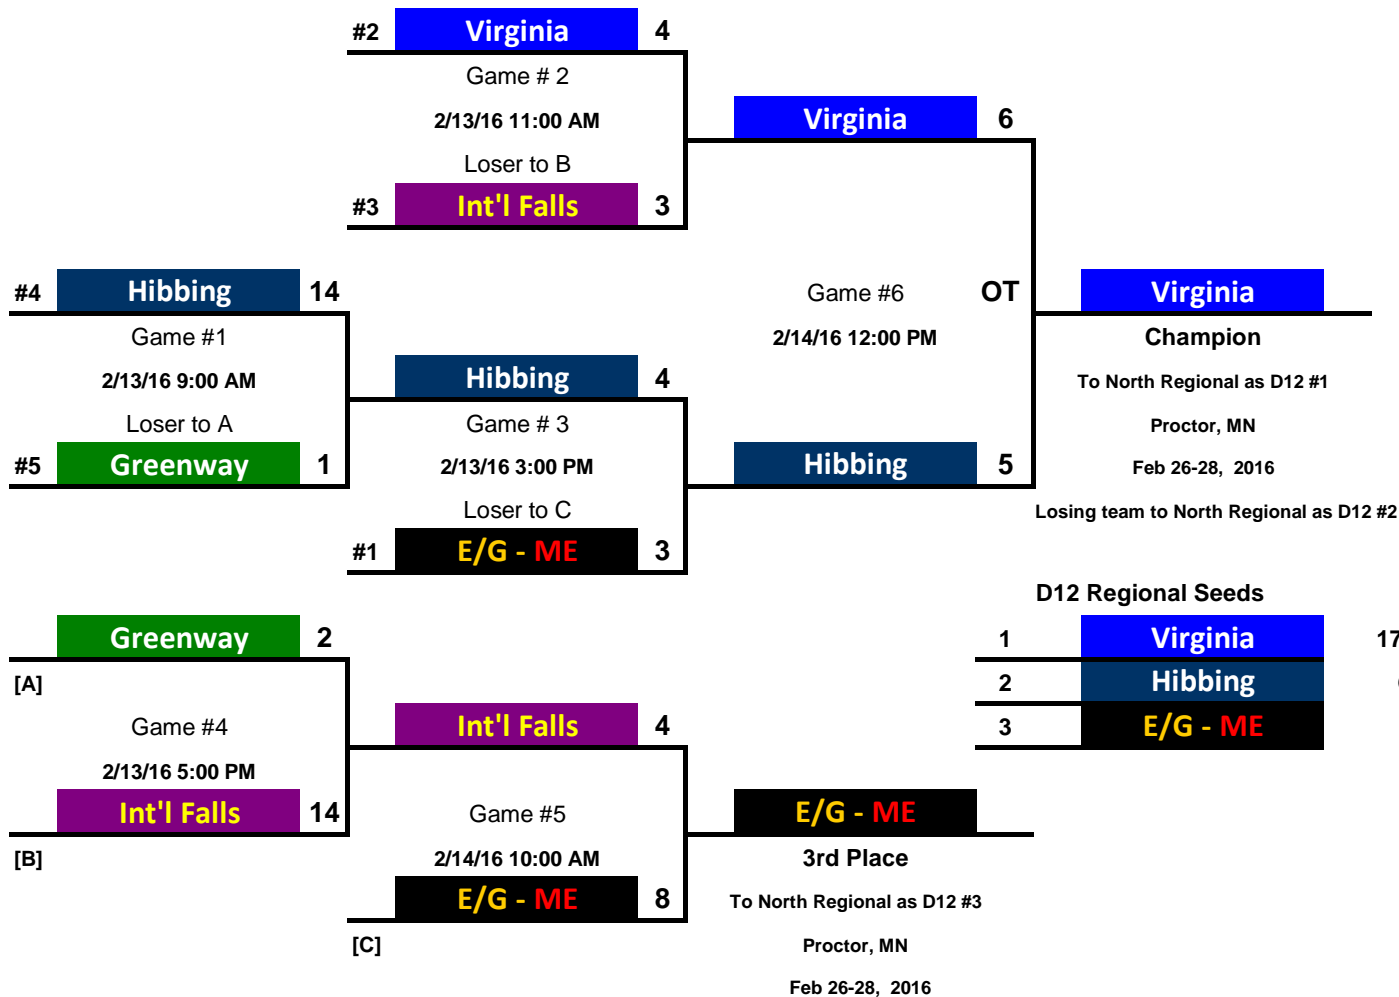

2016 District 12 Pee wee A Tournament

International Falls, MN

February 13, 14 2016

Highest seeded team is always the home team - wears white.

SEED:	Team:	#	Game Time:
#1	E/G - ME	1	2/13/16 9:00 AM
#2	Virginia	2	2/13/16 11:00 AM
#3	Int'l Falls	3	2/13/16 3:00 PM
#4	Hibbing	4	2/13/16 5:00 PM
#5	Greenway	5	2/14/16 10:00 AM
		6	2/14/16 12:00 PM

Tournament Director:
Name: Sally McRoberts
Email: sallymcroberts@citlink.net
Phone: 218-240-4884

D12 Regional Seeds

1	Virginia
2	Hibbing
3	E/G - ME

17 Minute periods; 2 minute minor penalties

- OT** Overtime will be in the following format:
- 2 min rest. 10 min 5 on 5 sudden death
Resurface
 - 10 min 5 on 5 sudden death
2 min rest. 10 min 5 on 5 sudden death
Resurface
Repeat from 2 until winner declared